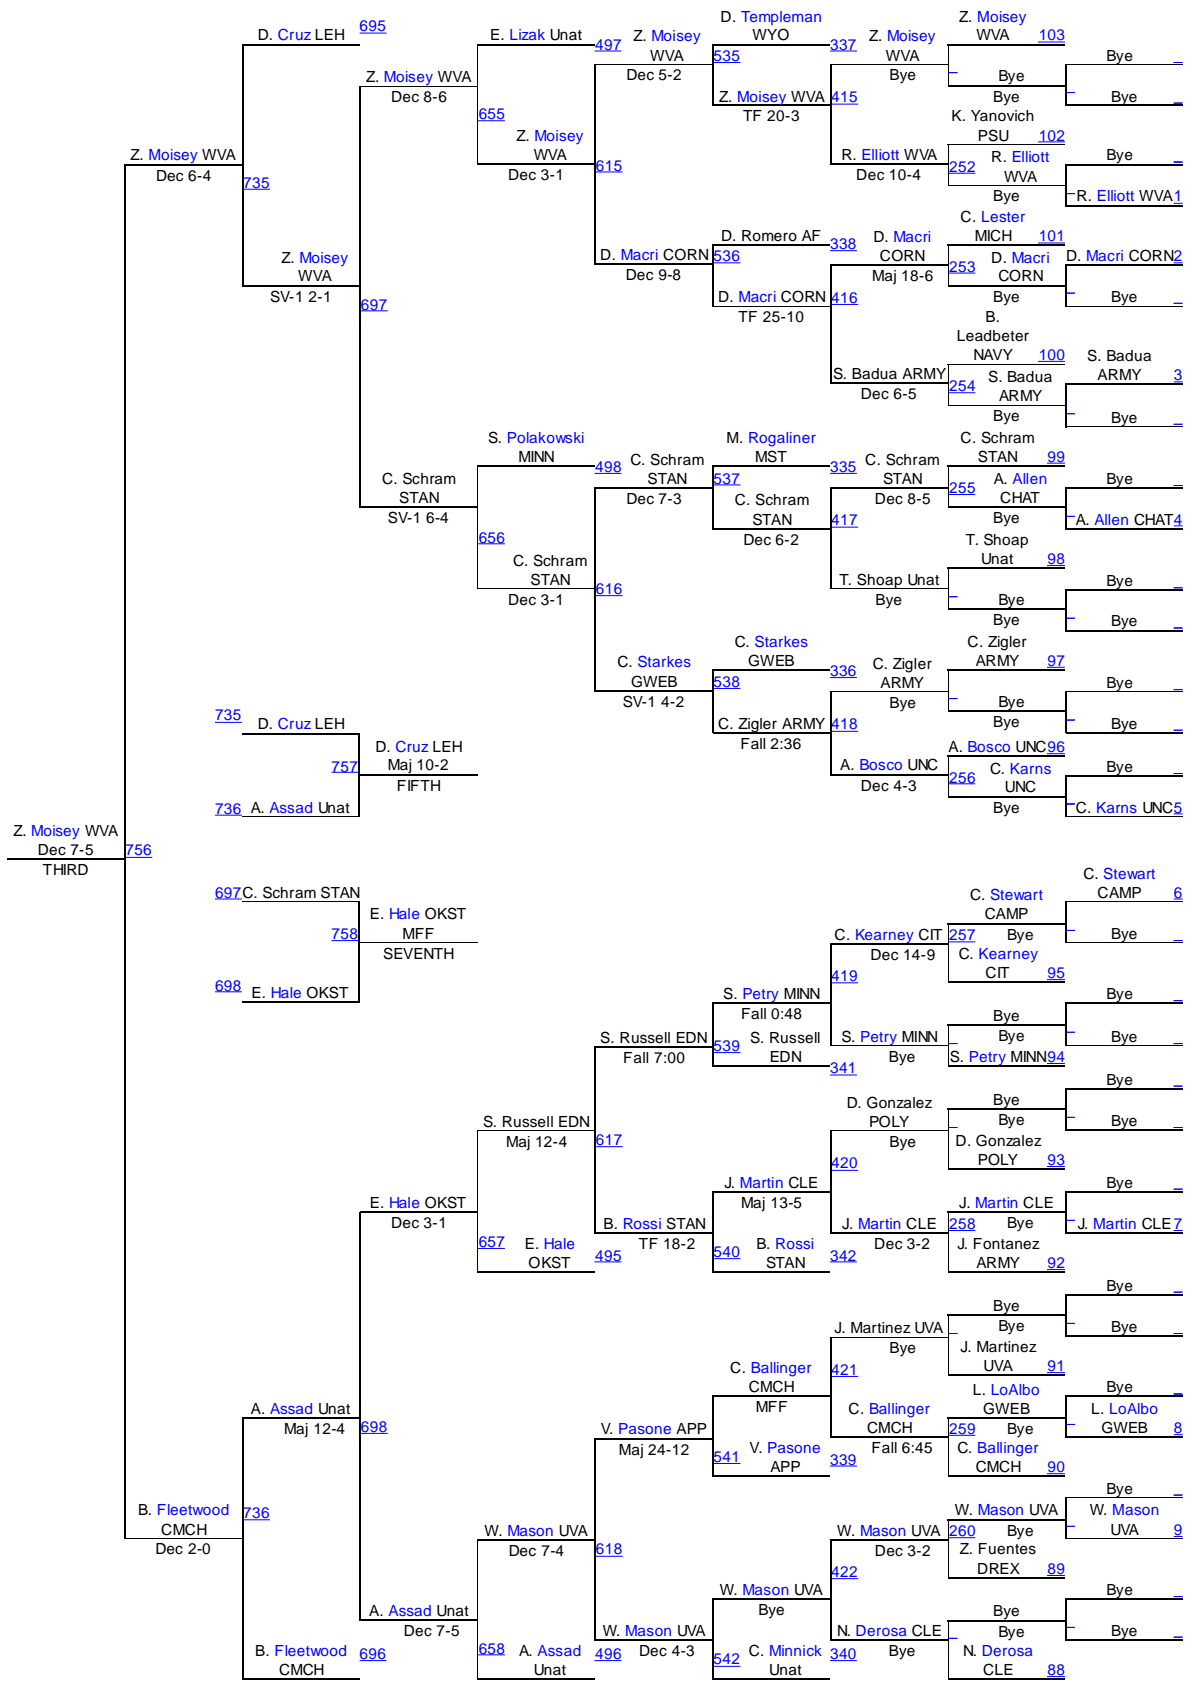

Team Scores on 01/02/2016 08:11 p.m.

1. Penn State	PSU	183.0
2. Oklahoma State	OKST	158.0
3. Lehigh	LEH	104.5
4. Cornell	CORN	98.5
5. North Carolina	UNC	97.5
6. Minnesota	MINN	79.5
7. West Virginia	WVA	76.5
8. Central Michigan	CMCH	65.5
9. Stanford	STAN	59.5
10. Penn	PENN	56.5
11. Virginia	UVA	53.5
12. Duke	DUKE	43.5
13. Appalachian State	APP	40.5
14. Campbell	CAMP	38.5
15. Edinboro	EDN	37.5
16. Air Force	AF	37.0
17. Navy	NAVY	35.5
18. Army	ARMY	32.5
19. Drexel	DREX	32.0
20. Chattanooga	CHAT	31.5
21. Wyoming	WYO	29.5
22. Gardner Webb	GWEB	28.5
23. Northern Colorado	NCO	26.5
24. Michigan State	MST	24.5
25. Cleveland State	CLE	20.0
26. The Citadel	CIT	19.0
27. Cal Poly	POLY	16.0
28. Michigan	MICH	8.0
29. Navy Prep	NP	0.0
30. North Carolina State	NCST	0.0
31. Utah Valley	UVU	0.0

Southern Scuffle

NCAA 125

NCAA 125

Southern Scuffle

NCAA 133

NCAA 133

Southern Scuffle

NCAA 141

NCAA 141

Southern Scuffle

NCAA 149

Defense Soap
Defend what you have built.

NCAA 149

Southern Scuffle

NCAA 157

Southern Scuffle

NCAA 165

NCAA 165

Southern Scuffle

NCAA 174

NCAA 174

Southern Scuffle

NCAA 184

NCAA 184