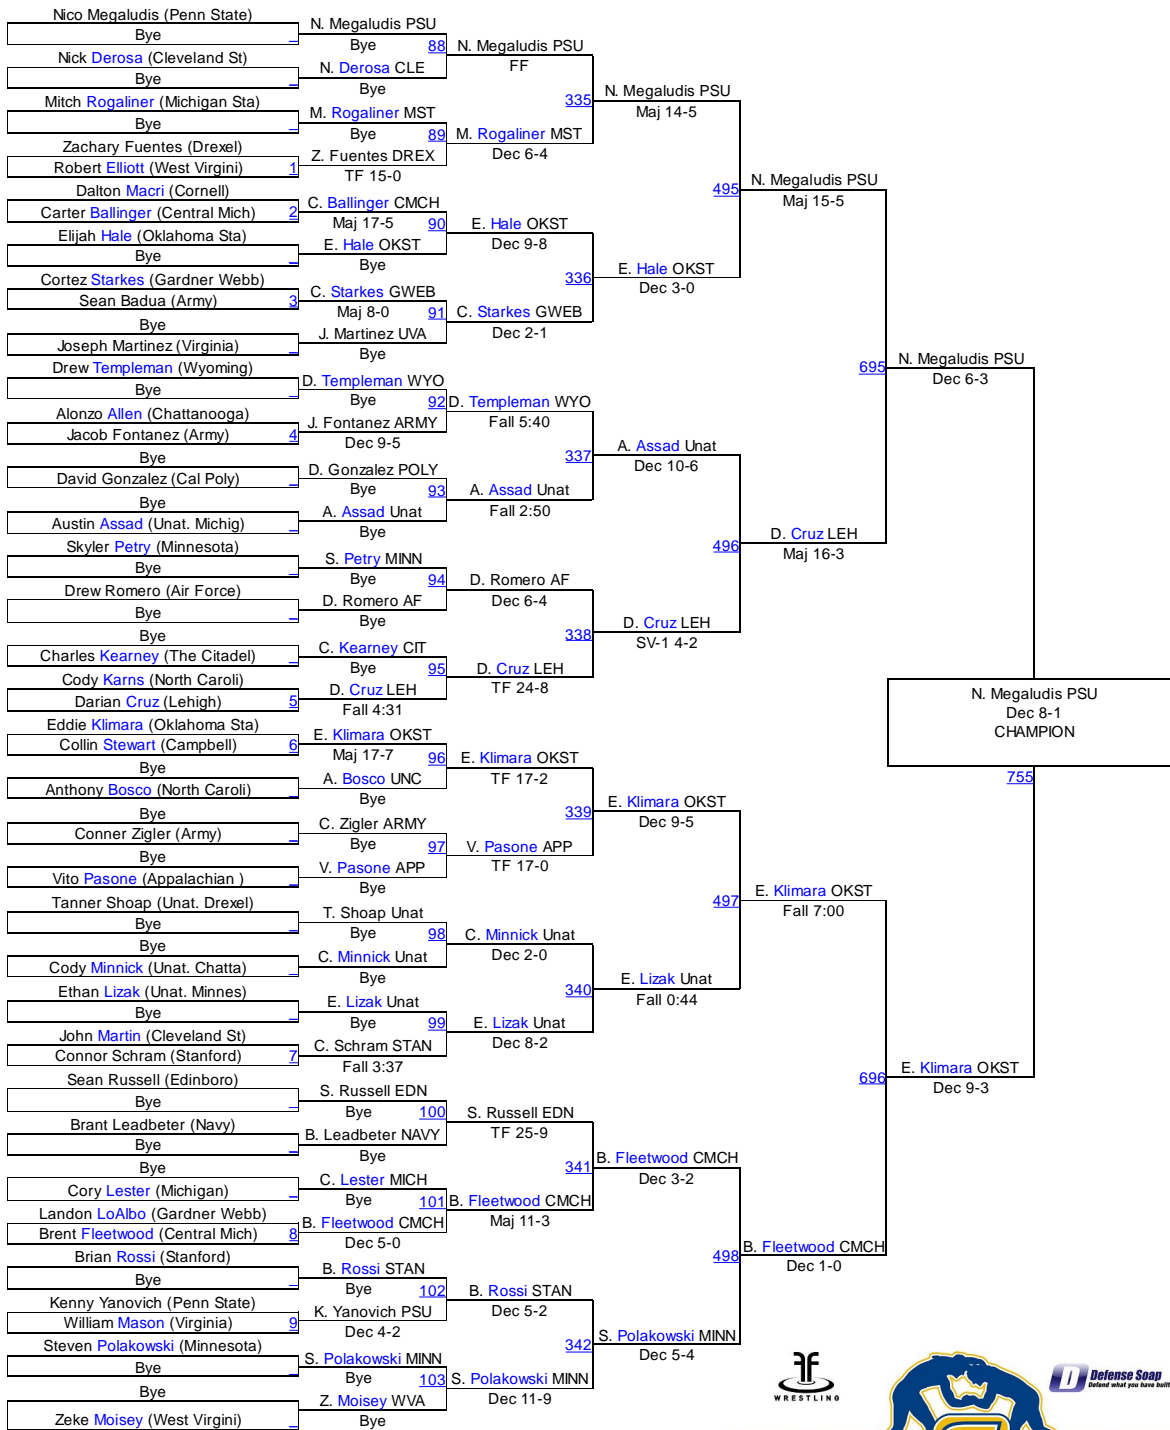

Team Scores on 01/02/2016 08:11 p.m.

1. Penn State	PSU	183.0
2. Oklahoma State	OKST	158.0
3. Lehigh	LEH	104.5
4. Cornell	CORN	98.5
5. North Carolina	UNC	97.5
6. Minnesota	MINN	79.5
7. West Virginia	WVA	76.5
8. Central Michigan	CMCH	65.5
9. Stanford	STAN	59.5
10. Penn	PENN	56.5
11. Virginia	UVA	53.5
12. Duke	DUKE	43.5
13. Appalachian State	APP	40.5
14. Campbell	CAMP	38.5
15. Edinboro	EDN	37.5
16. Air Force	AF	37.0
17. Navy	NAVY	35.5
18. Army	ARMY	32.5
19. Drexel	DREX	32.0
20. Chattanooga	CHAT	31.5
21. Wyoming	WYO	29.5
22. Gardner Webb	GWEB	28.5
23. Northern Colorado	NCO	26.5
24. Michigan State	MST	24.5
25. Cleveland State	CLE	20.0
26. The Citadel	CIT	19.0
27. Cal Poly	POLY	16.0
28. Michigan	MICH	8.0
29. Navy Prep	NP	0.0
30. North Carolina State	NCST	0.0
31. Utah Valley	UVU	0.0

Southern Scuffle

NCAA 125

NCAA 125

Southern Scuffle

NCAA 133

NCAA 133

Southern Scuffle

NCAA 141

NCAA 141

Southern Scuffle

NCAA 149

Defense Soap
Defend what you have built.

NCAA 149

Southern Scuffle

NCAA 157

Southern Scuffle

NCAA 165

NCAA 165

Southern Scuffle

NCAA 174

NCAA 174

Southern Scuffle

NCAA 184

NCAA 184