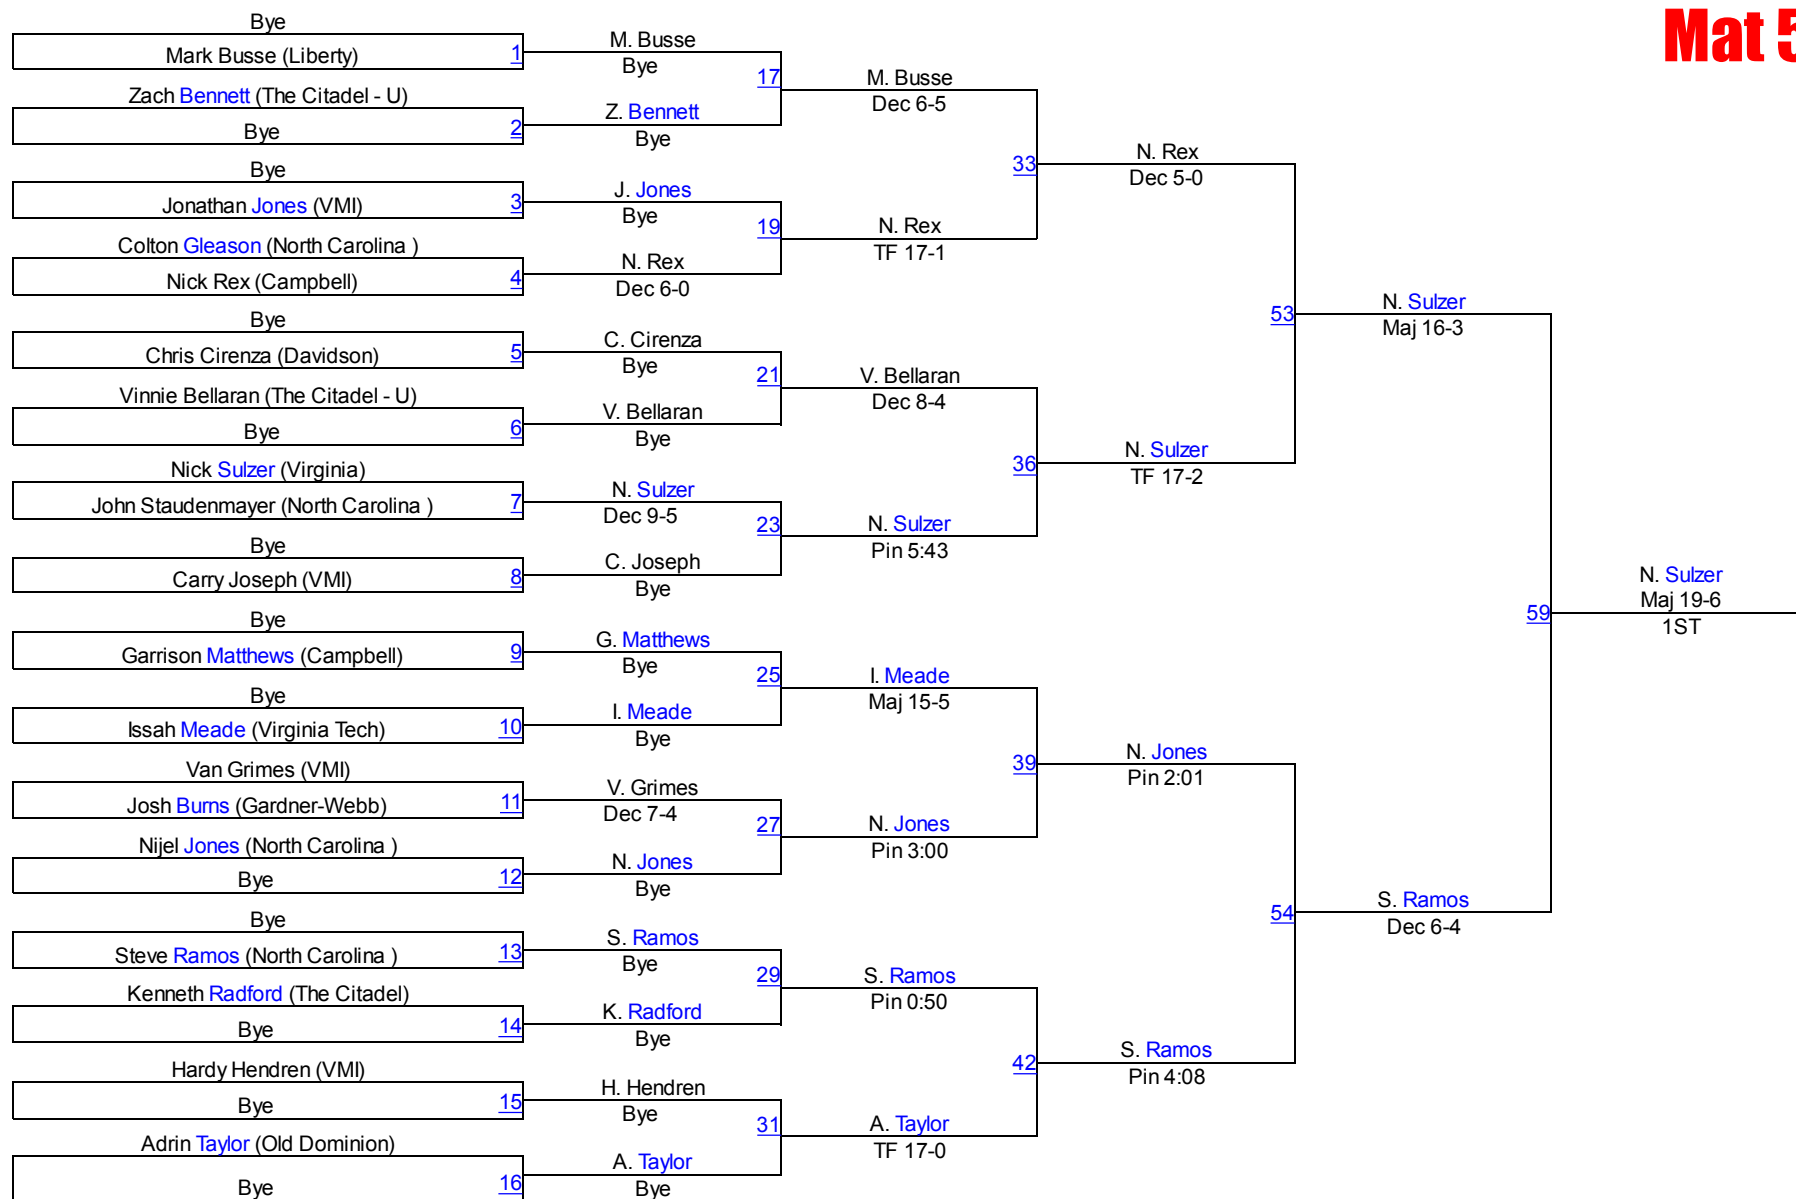

Wolfpack Open

NC State Open 165 Mat 5