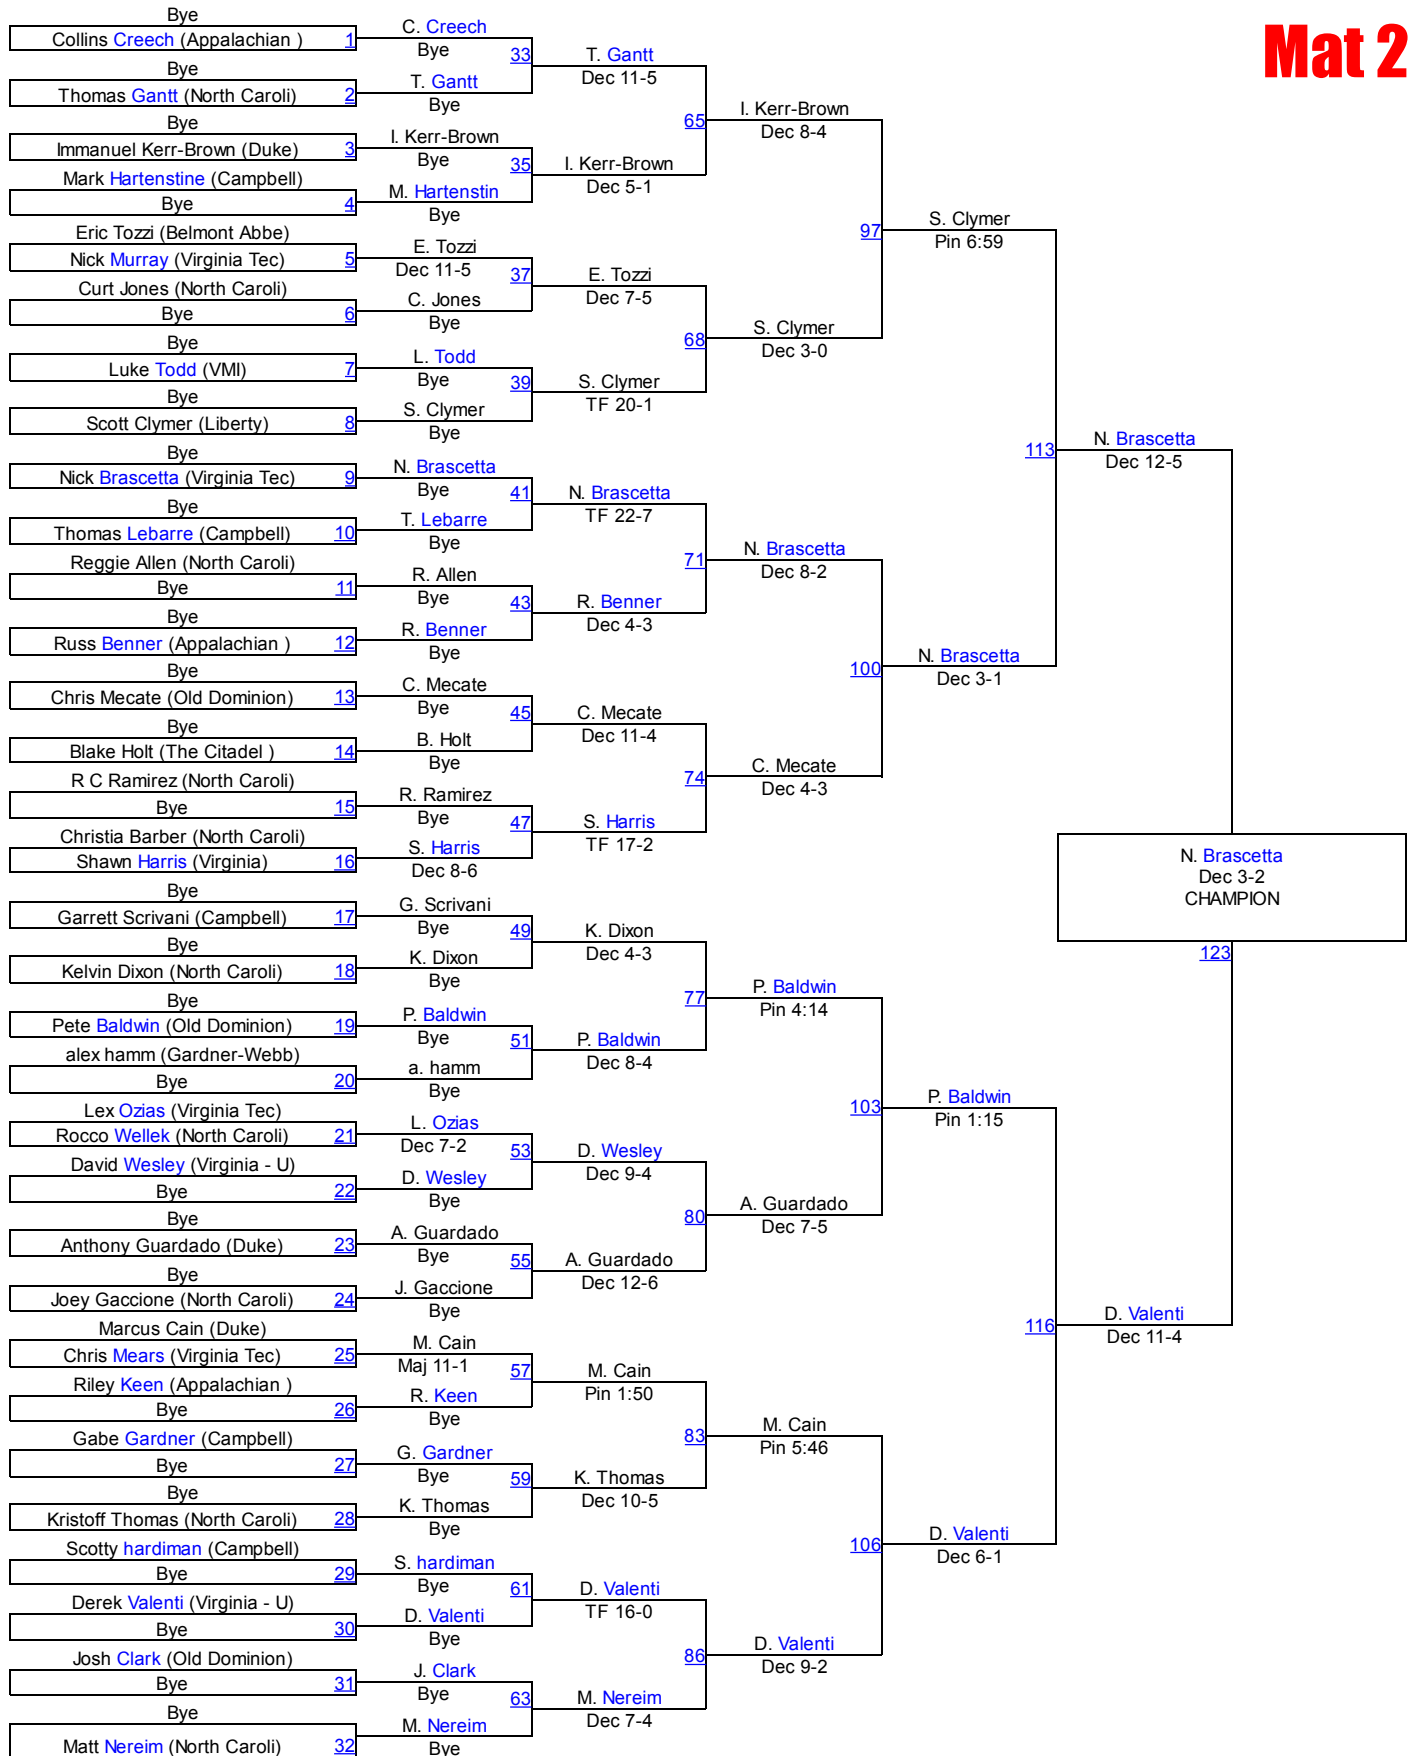

Wolfpack Open

NC State Open 149 Mat 2