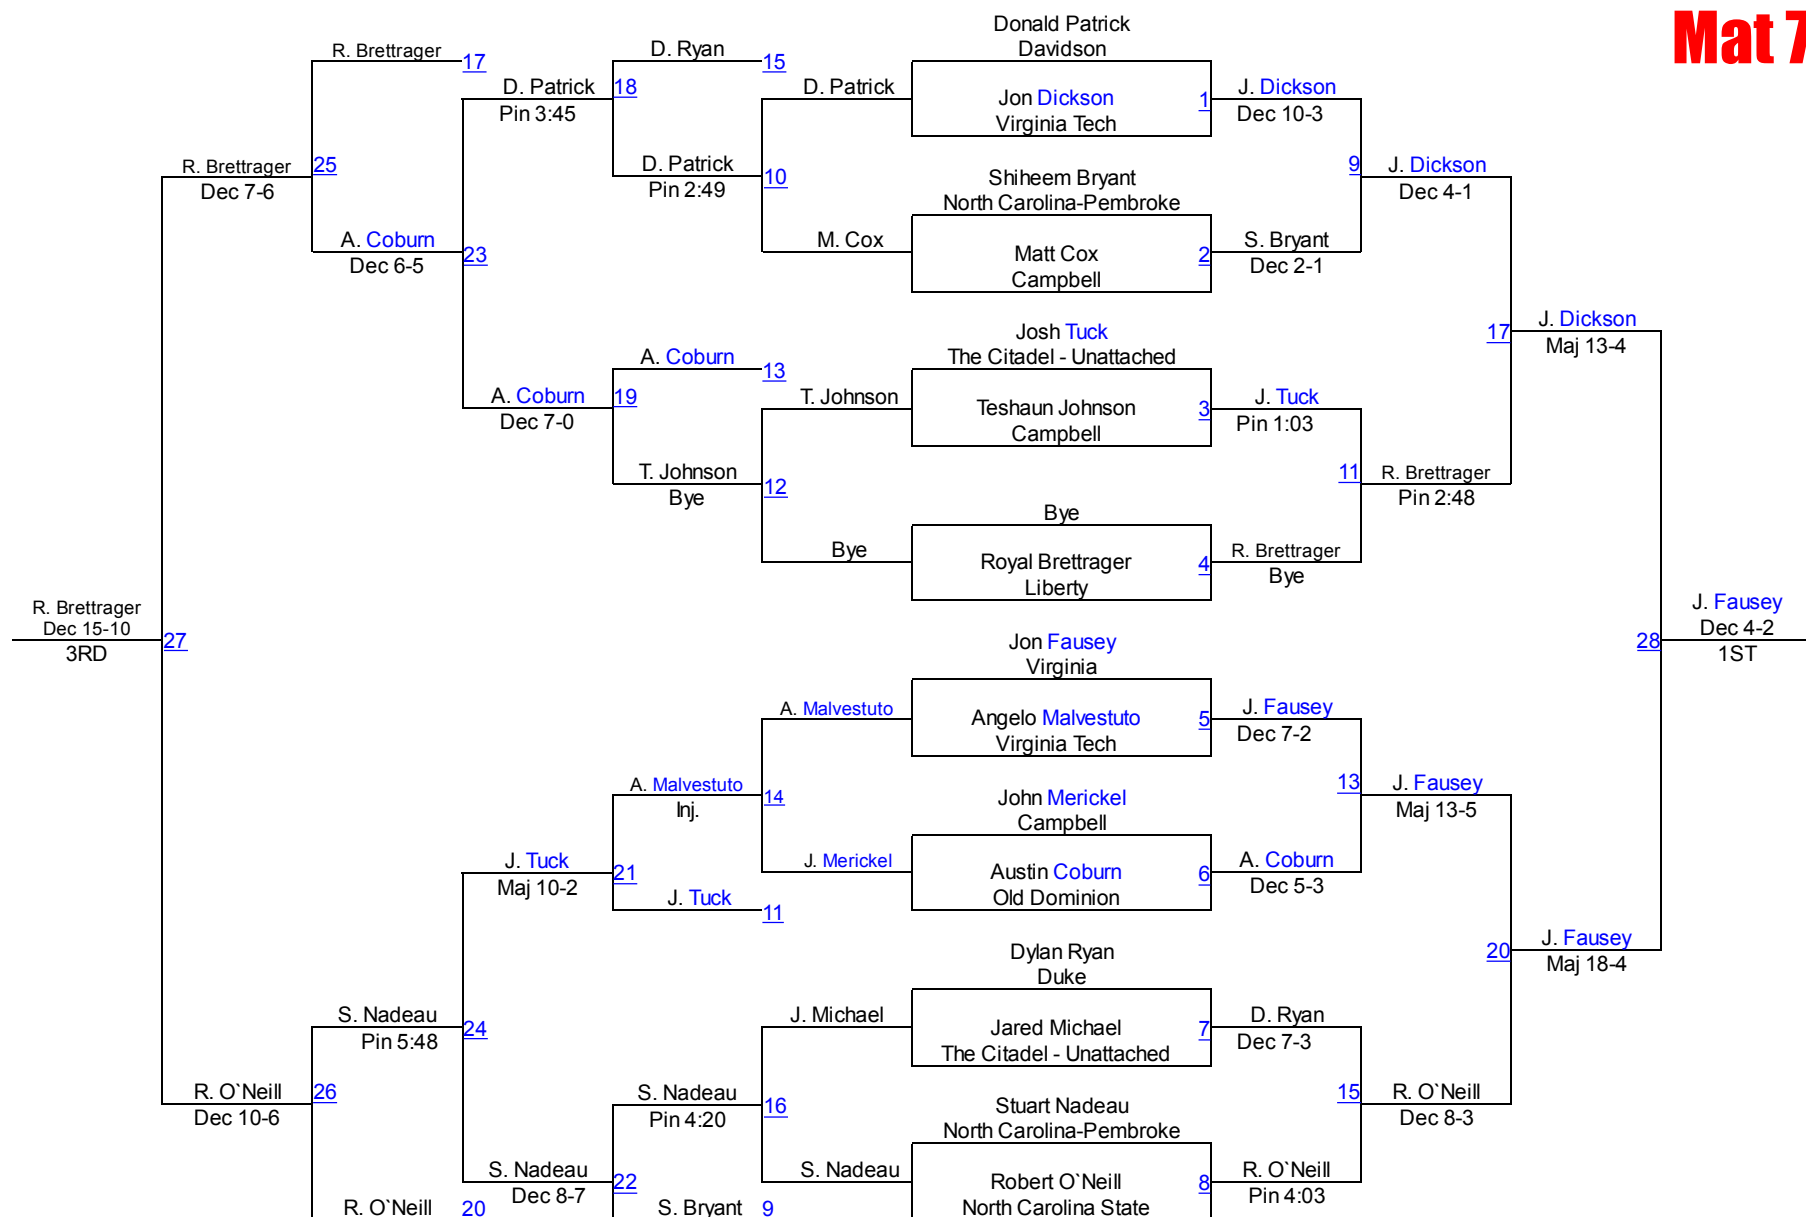

Wolfpack Open

NC State Open 184 Mat 7