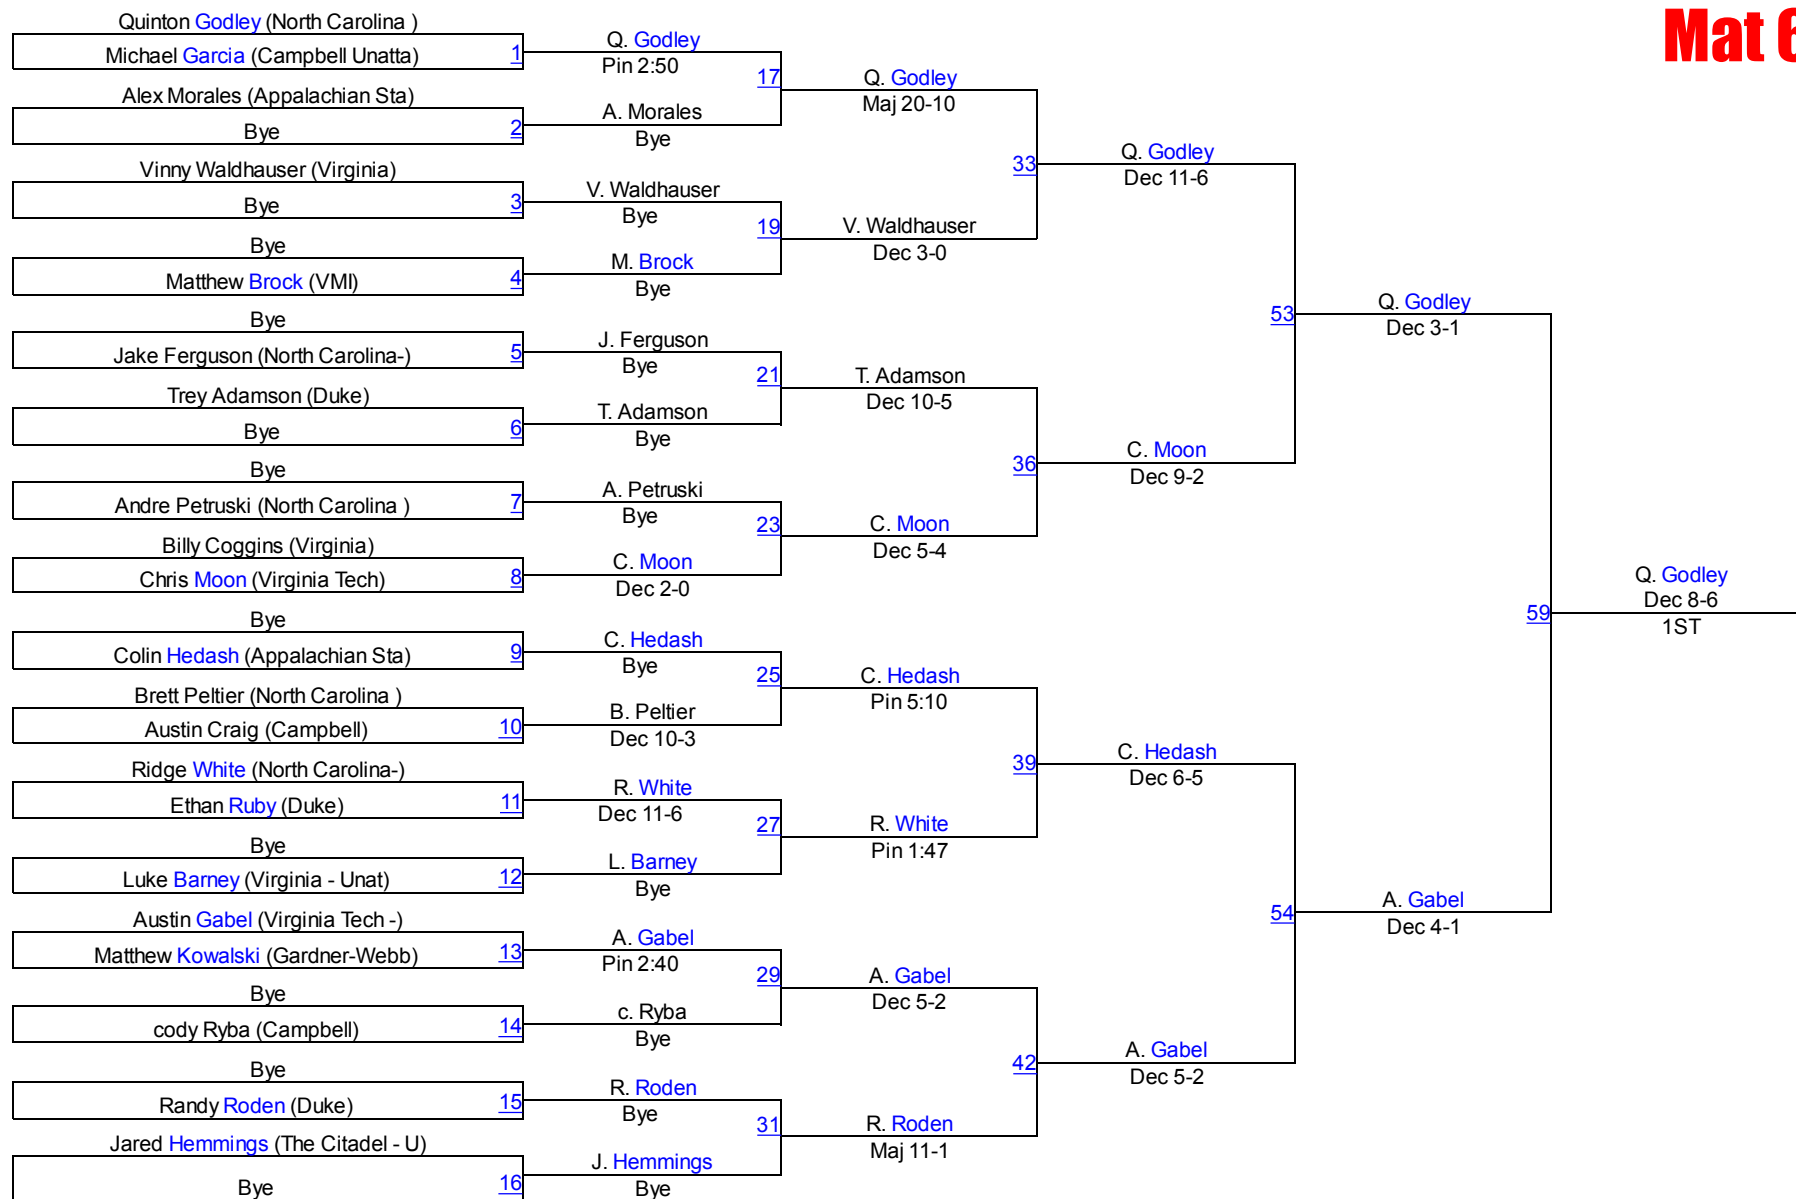

Wolfpack Open

NC State Open 174 Mat 6