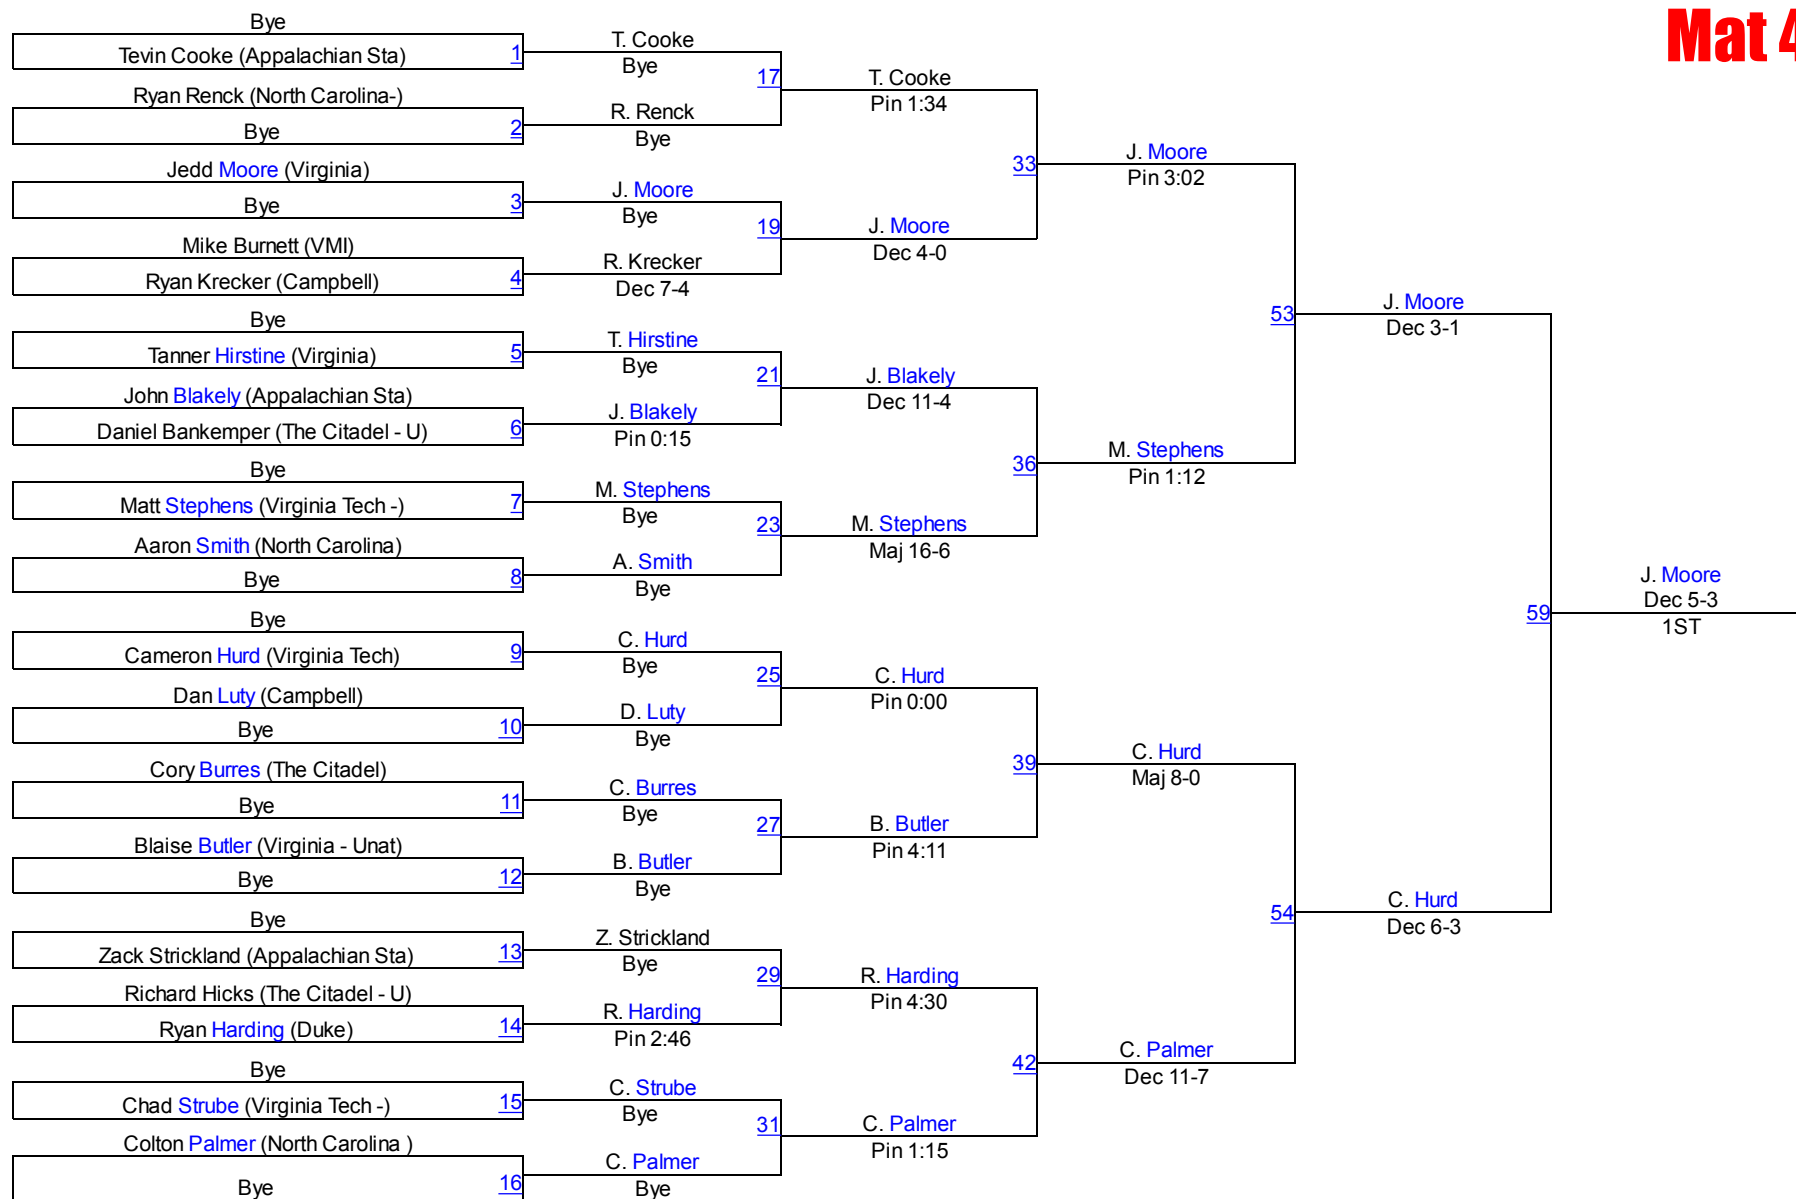

Wolfpack Open

NC State Open 157 Mat 4