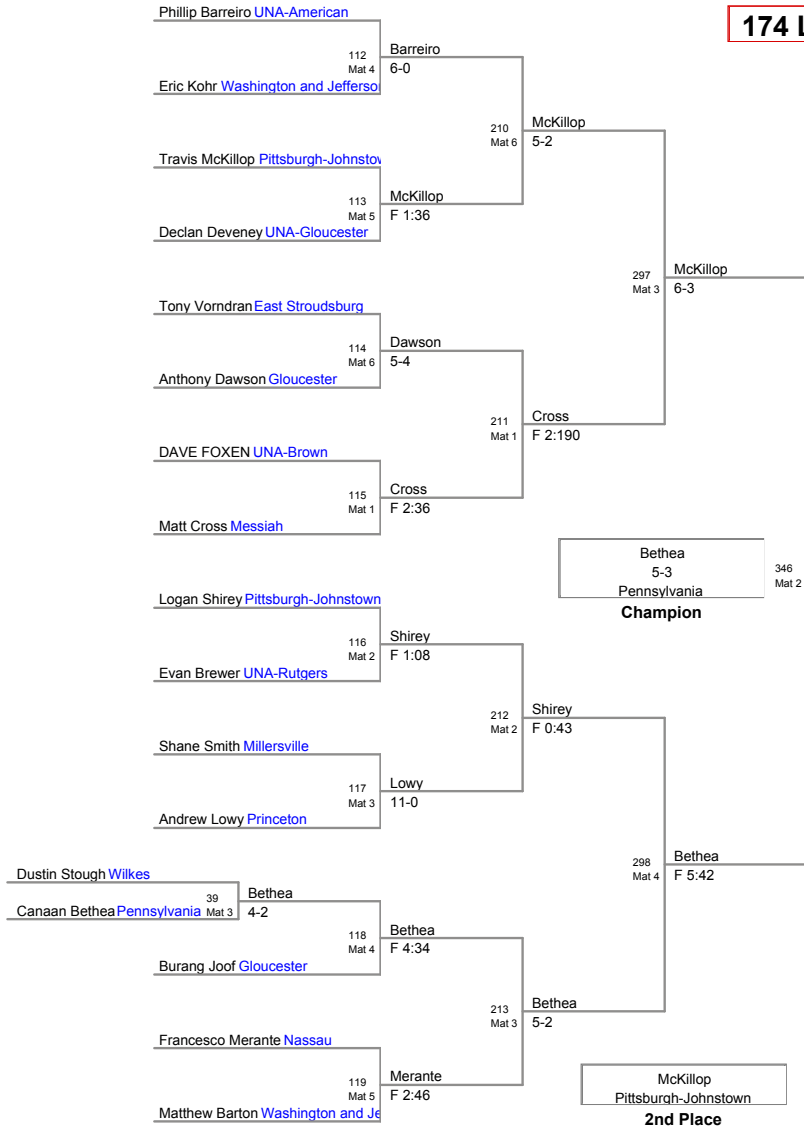

2011 Wilkes Open
College

149 Lbs

2011 Wilkes Open
College

165 Lbs

2011 Wilkes Open
College

174 Lbs

2011 Wilkes Open
College

184 Lbs