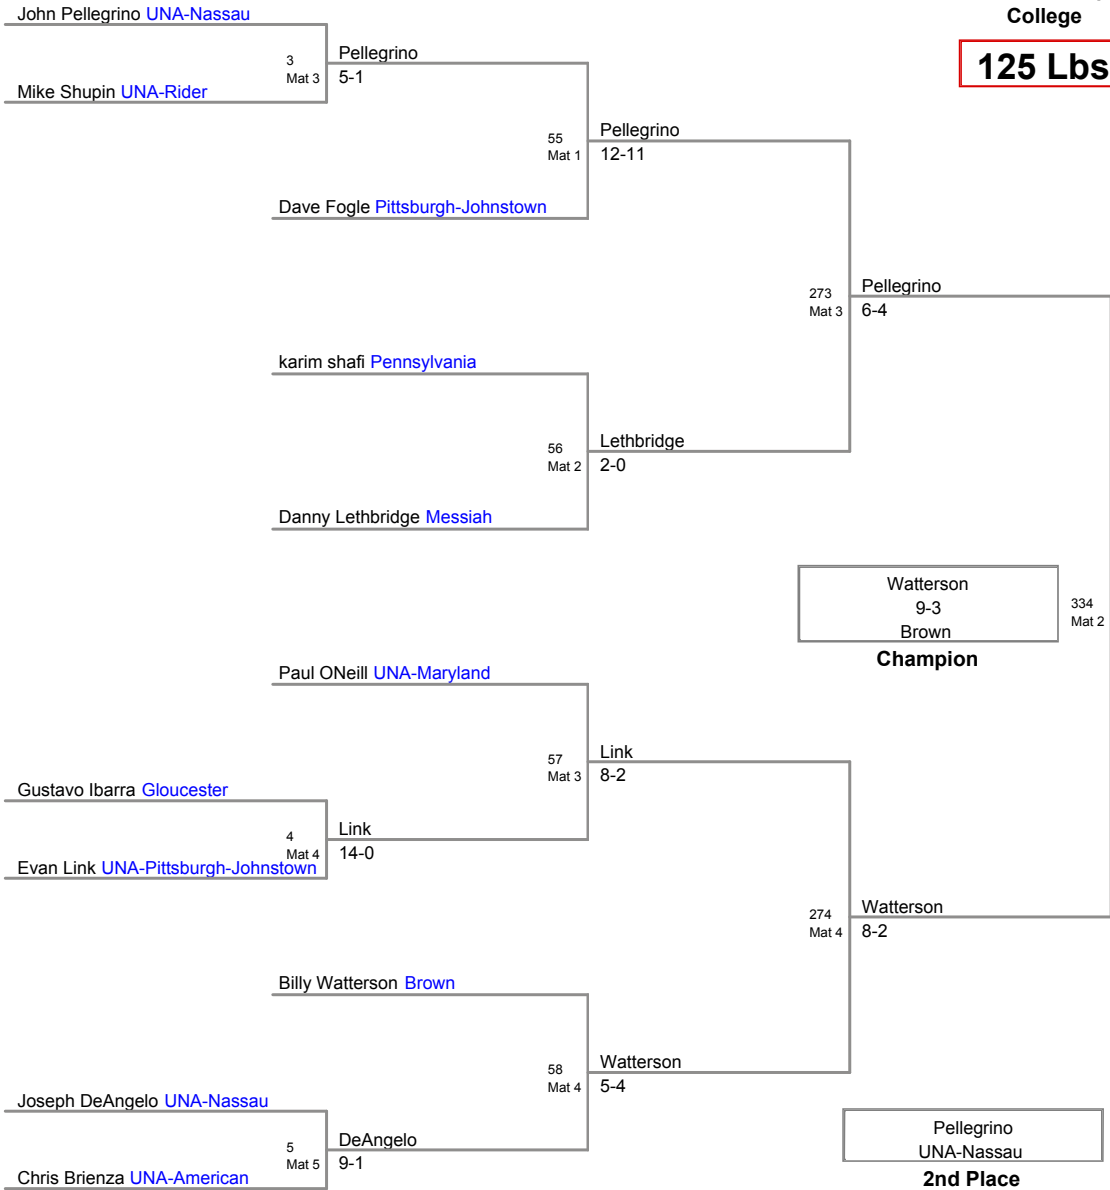

2011 Wilkes Open
College

125 Lbs