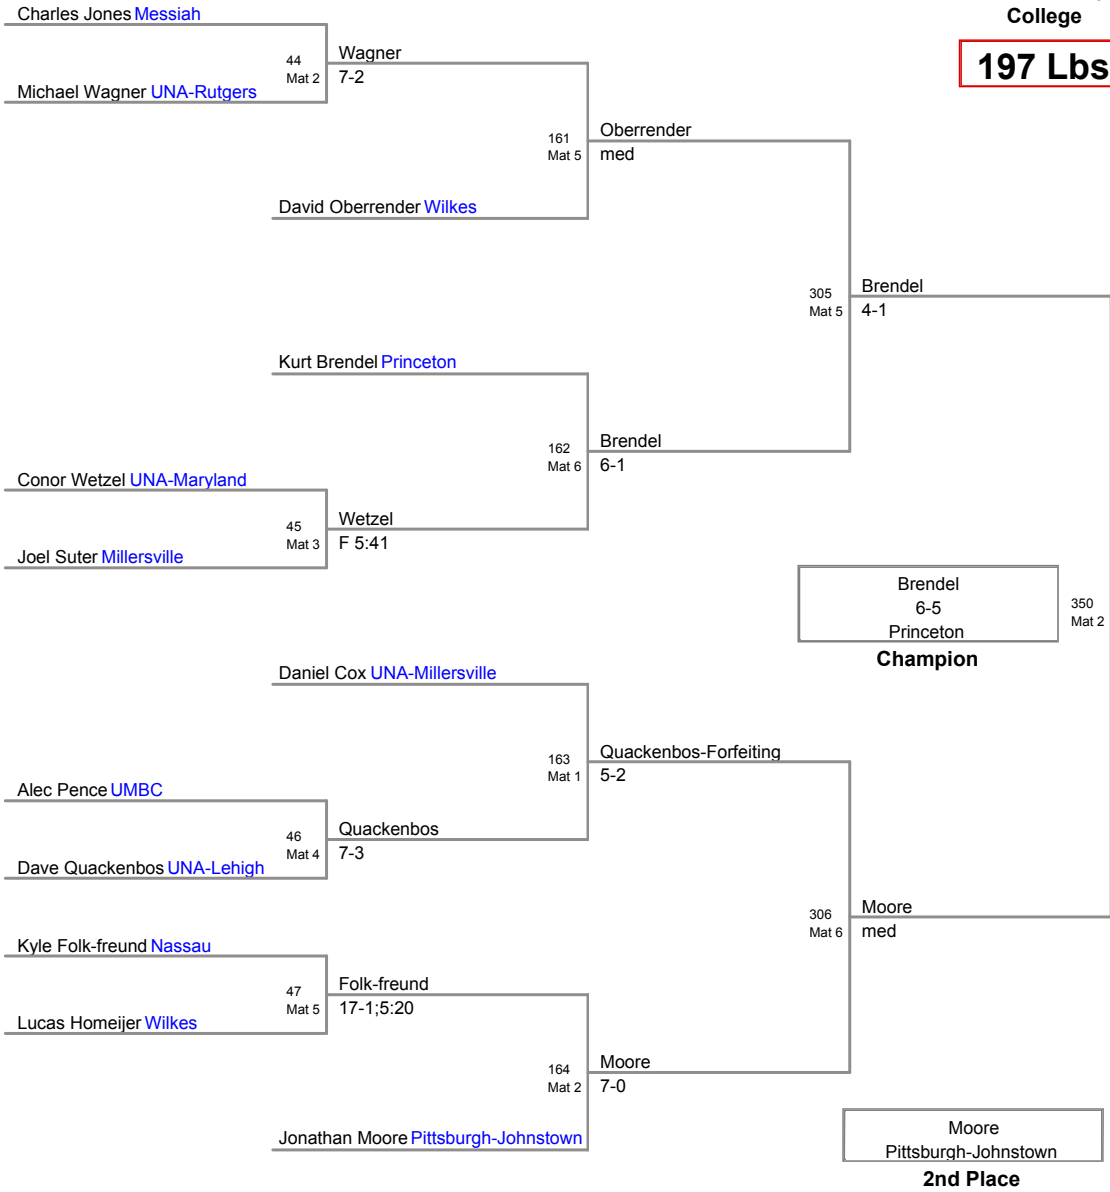

2011 Wilkes Open
College

197 Lbs