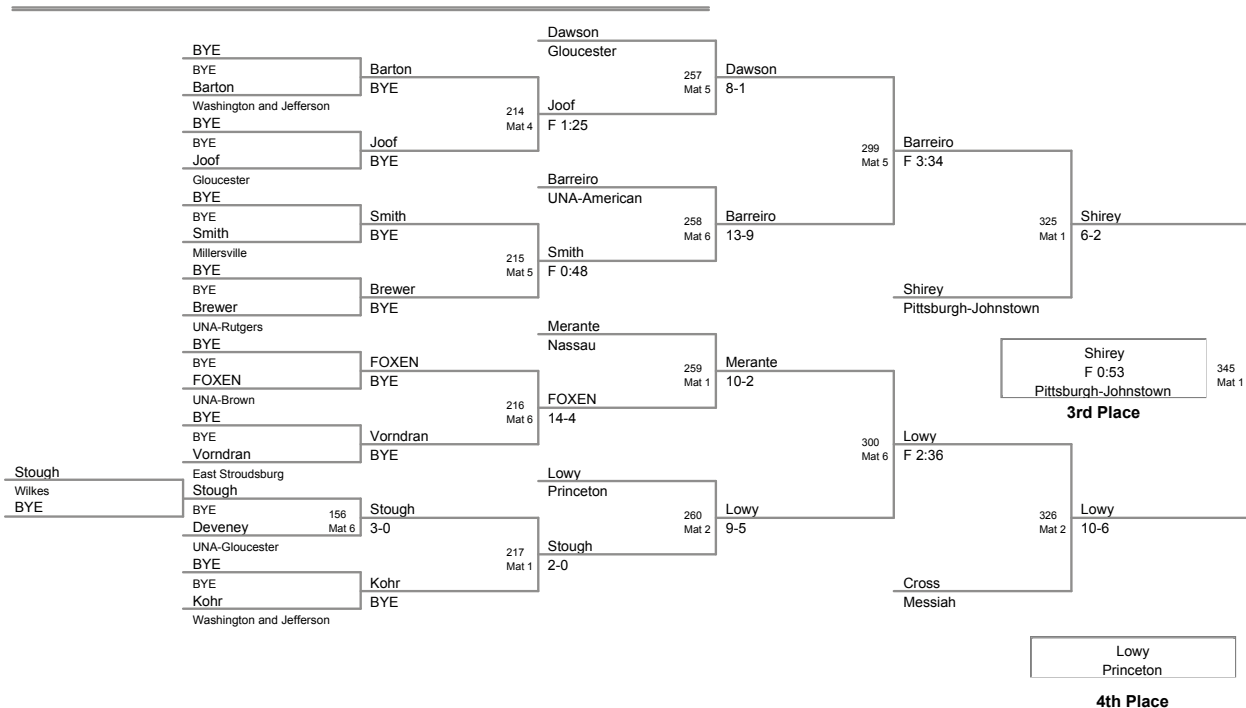

2011 Wilkes Open
College

149 Lbs

2011 Wilkes Open
College

165 Lbs

2011 Wilkes Open
College

174 Lbs

2011 Wilkes Open
College

184 Lbs