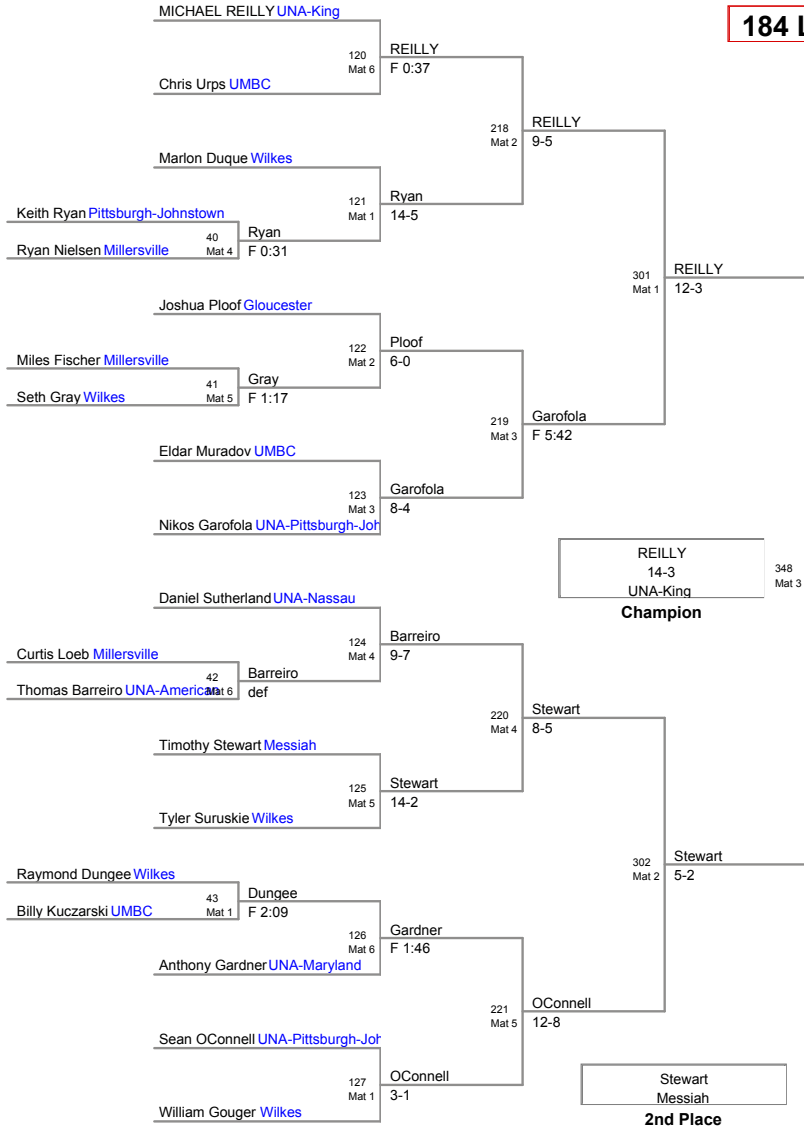

2011 Wilkes Open
College

149 Lbs

2011 Wilkes Open
College

165 Lbs

2011 Wilkes Open
College

174 Lbs

2011 Wilkes Open
College

184 Lbs