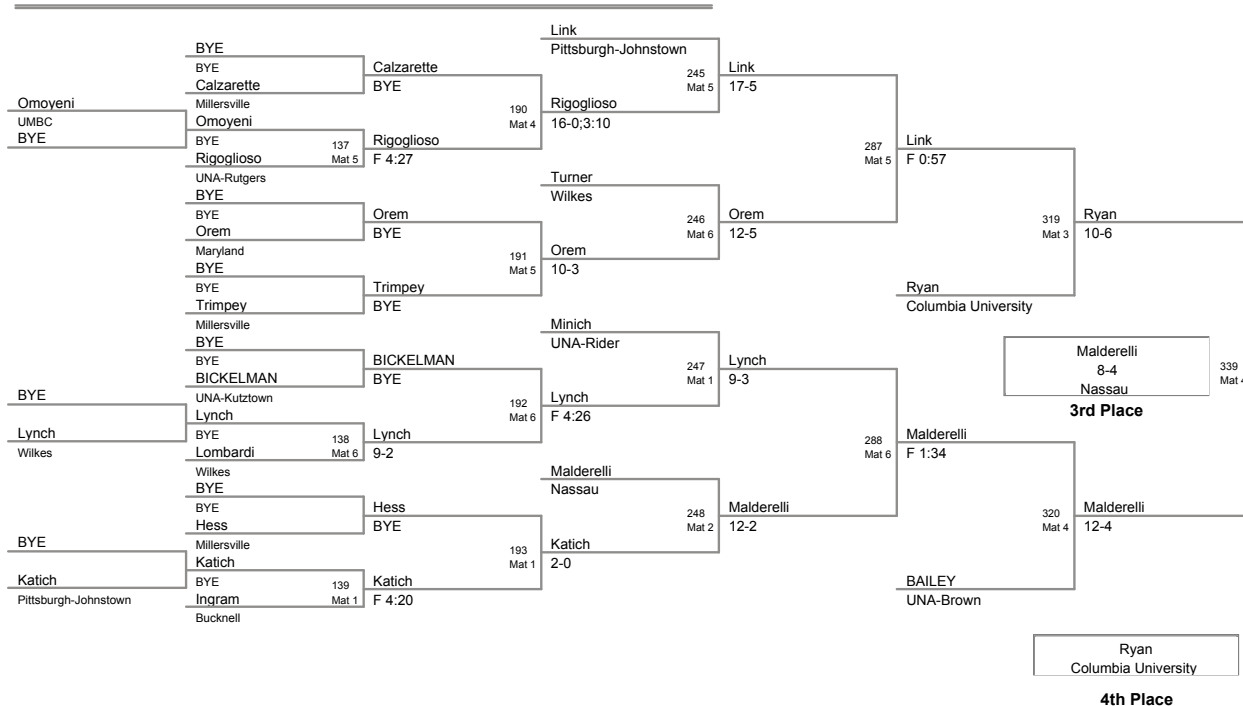

2011 Wilkes Open
College

149 Lbs