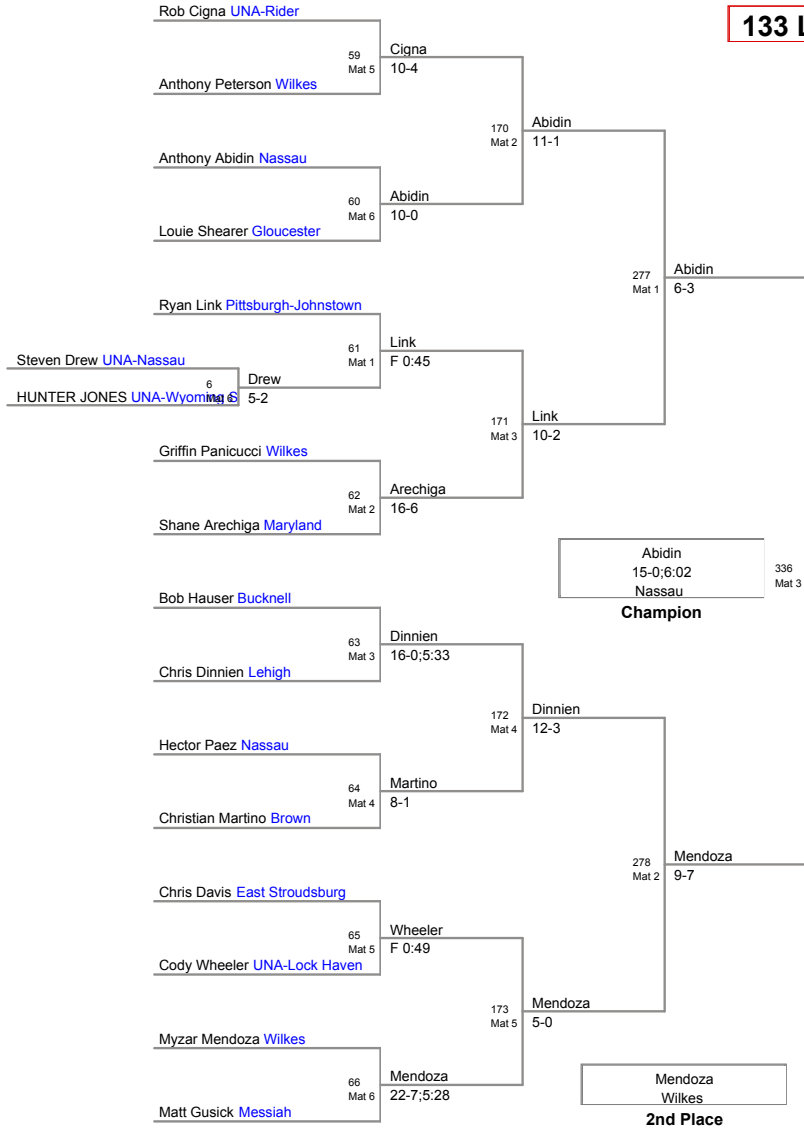

285 Lbs:

1st: William Smith Rutgers
2nd: Greg Velasco Rider
3rd: Jack Delia Lehigh
4th: Yaseen Mudassar Nassau

2011 Wilkes Open
College

125 Lbs

2011 Wilkes Open
College

133 Lbs

2011 Wilkes Open
College

141 Lbs