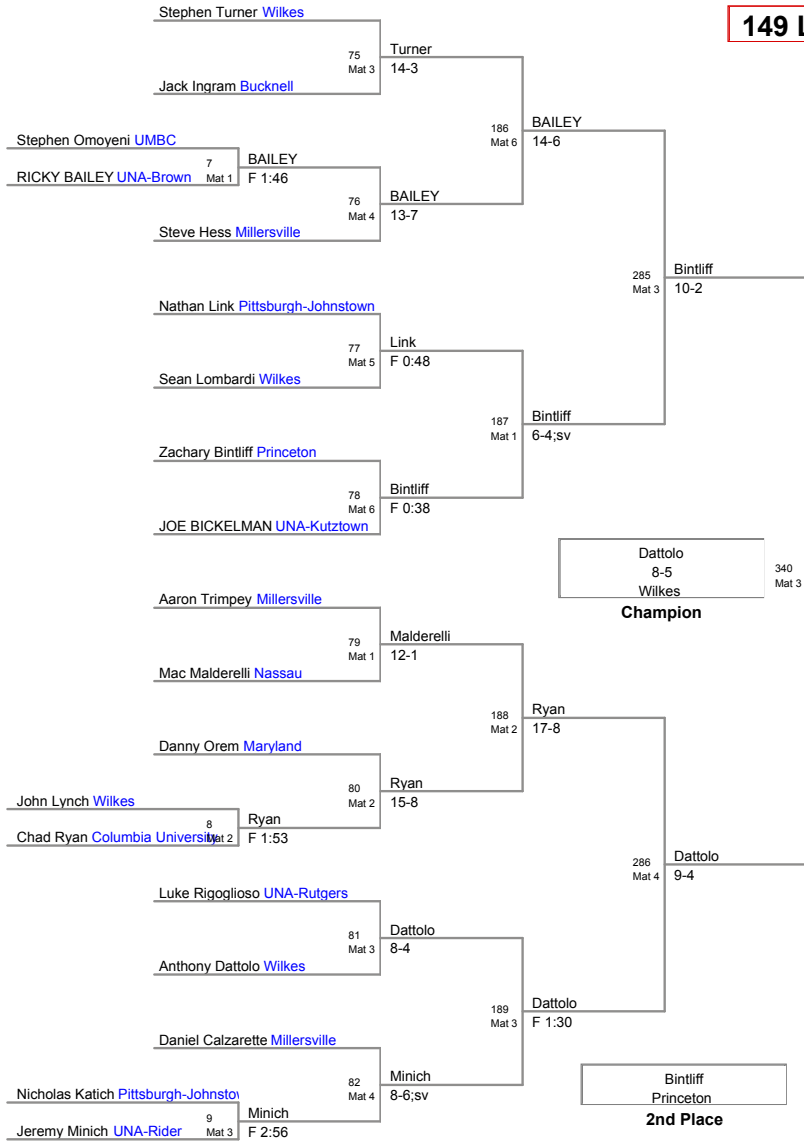

2011 Wilkes Open
College

149 Lbs