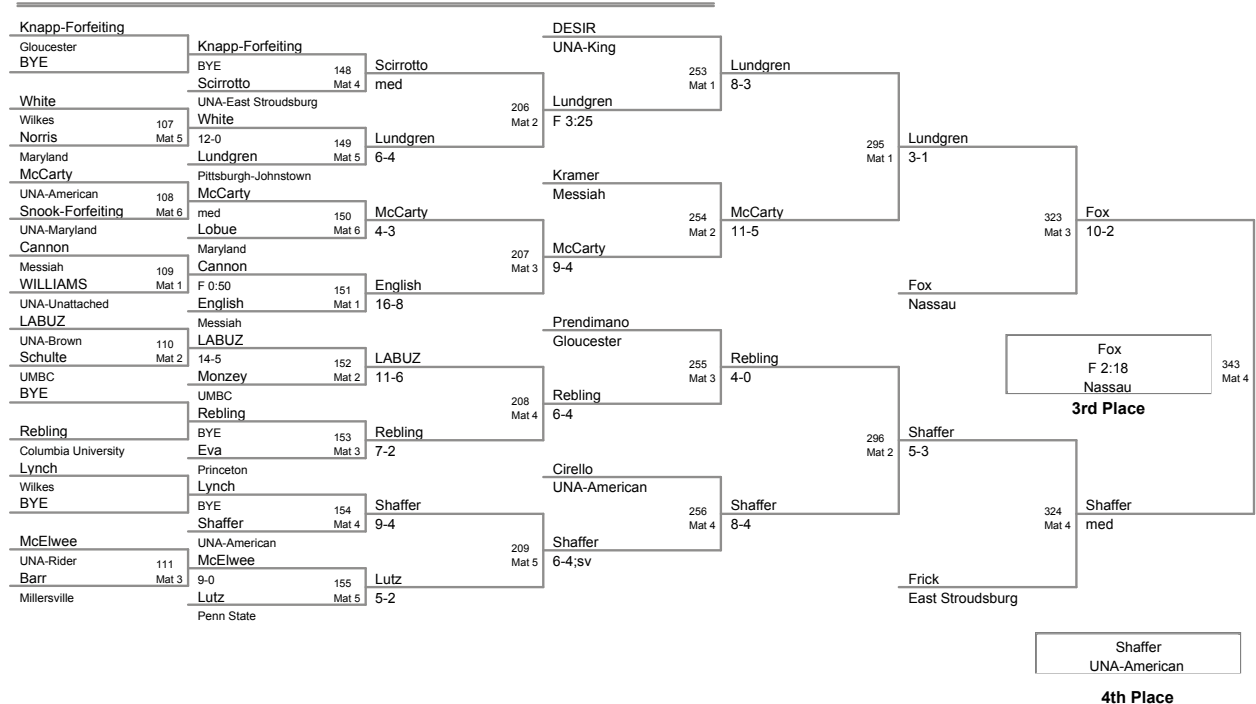

2011 Wilkes Open
College

149 Lbs

2011 Wilkes Open
College

165 Lbs

2011 Wilkes Open
College

174 Lbs

2011 Wilkes Open
College

184 Lbs