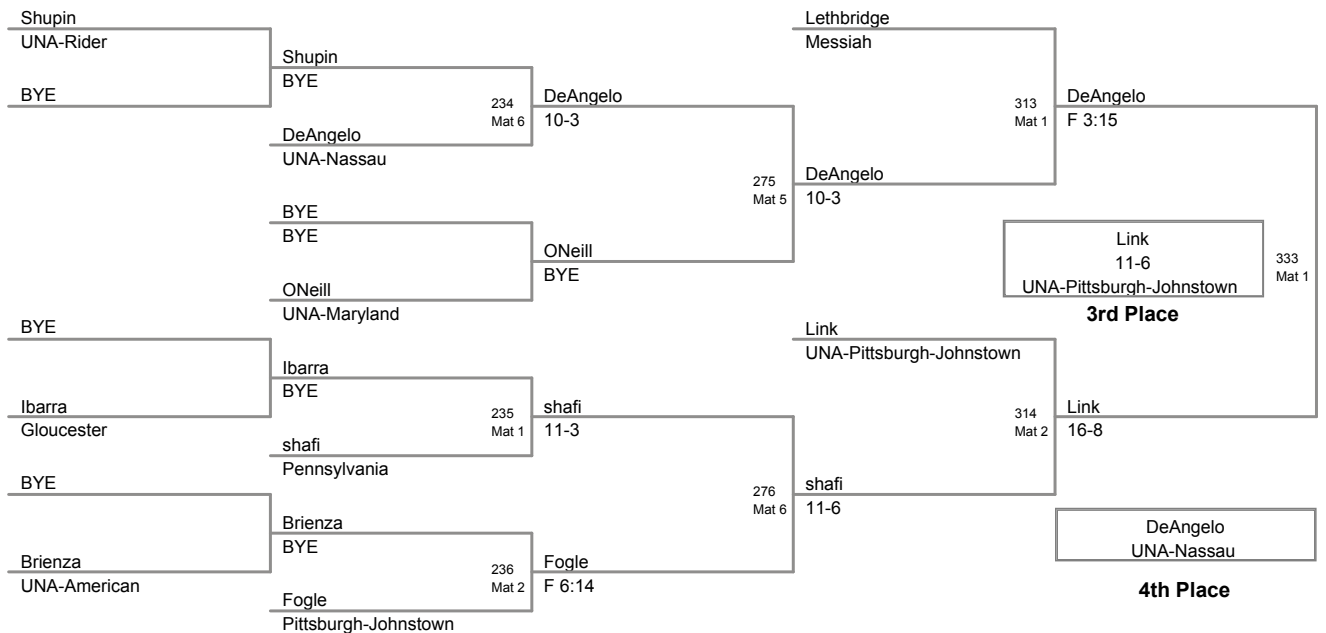

2011 Wilkes Open
College

125 Lbs