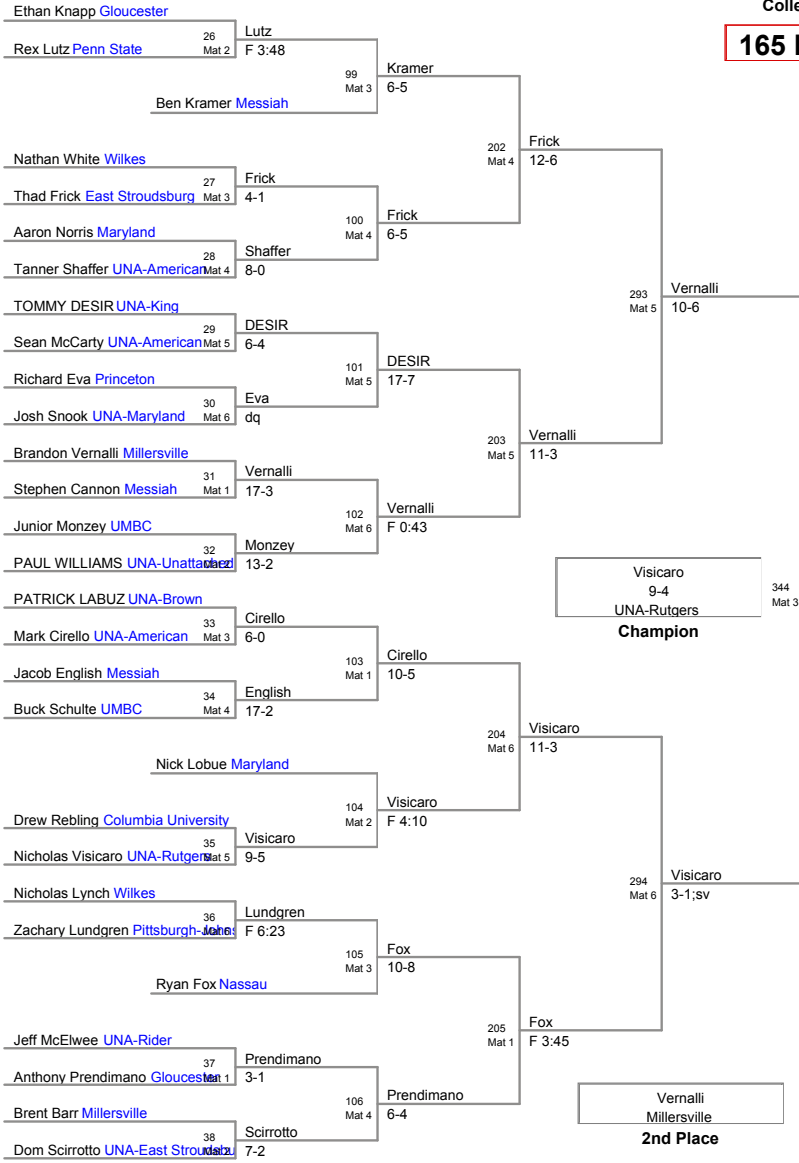

2011 Wilkes Open
College

149 Lbs

2011 Wilkes Open
College

165 Lbs

2011 Wilkes Open
College

174 Lbs

2011 Wilkes Open
College

184 Lbs