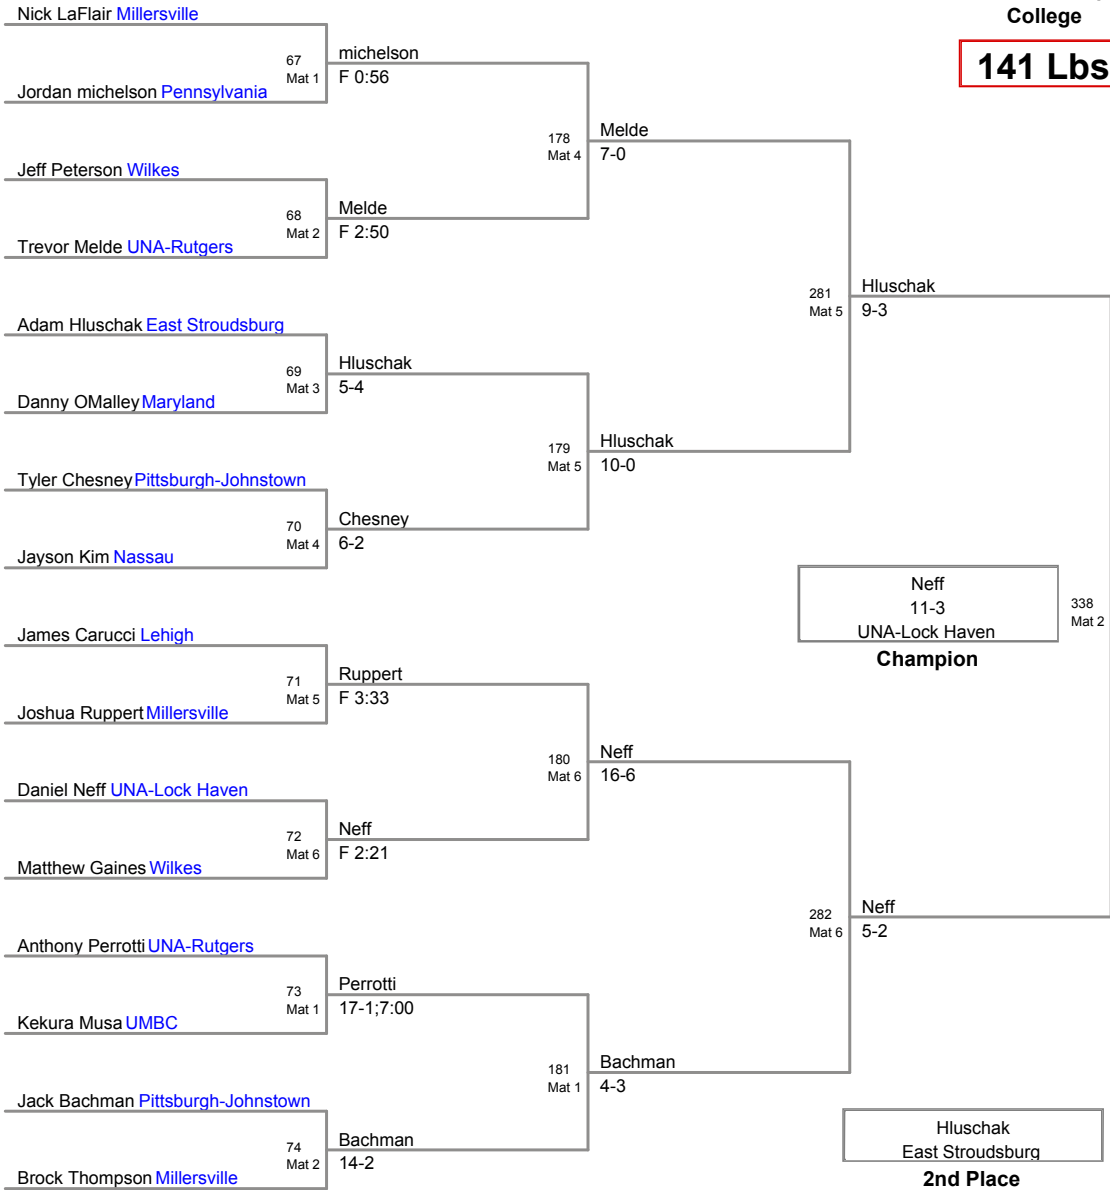

285 Lbs:

1st: William Smith Rutgers
2nd: Greg Velasco Rider
3rd: Jack Delia Lehigh
4th: Yaseen Mudassar Nassau

2011 Wilkes Open
College

125 Lbs

2011 Wilkes Open
College

133 Lbs

2011 Wilkes Open
College

141 Lbs