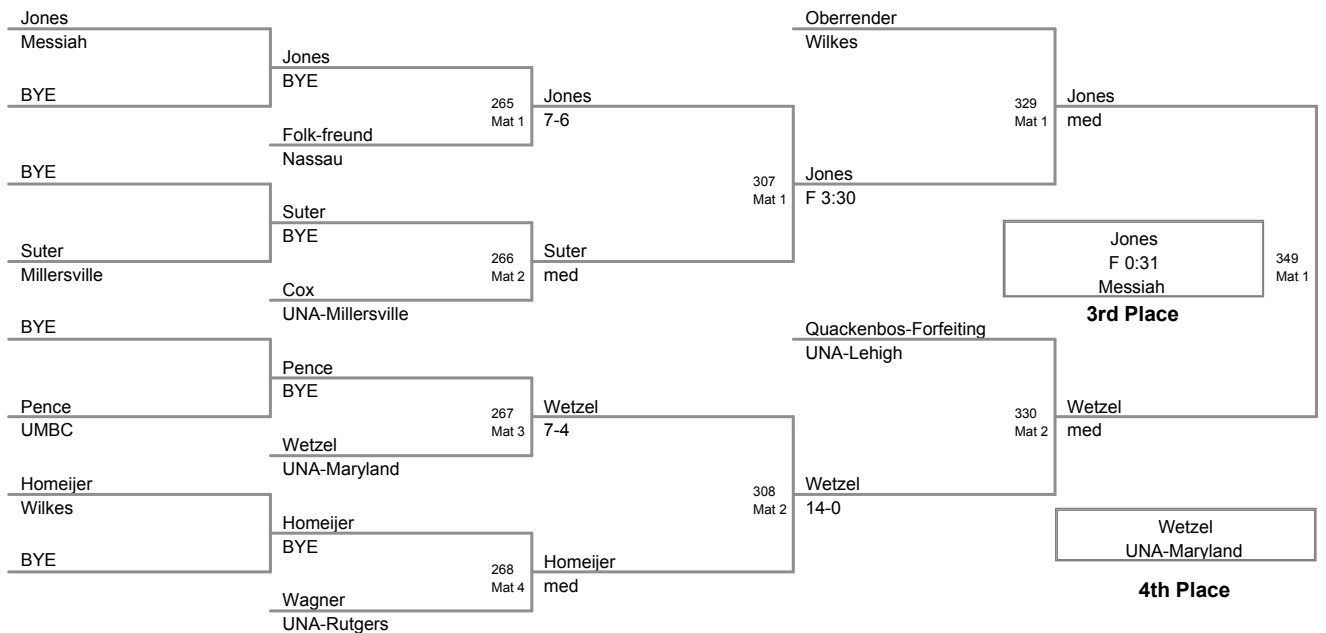

2011 Wilkes Open
College

197 Lbs