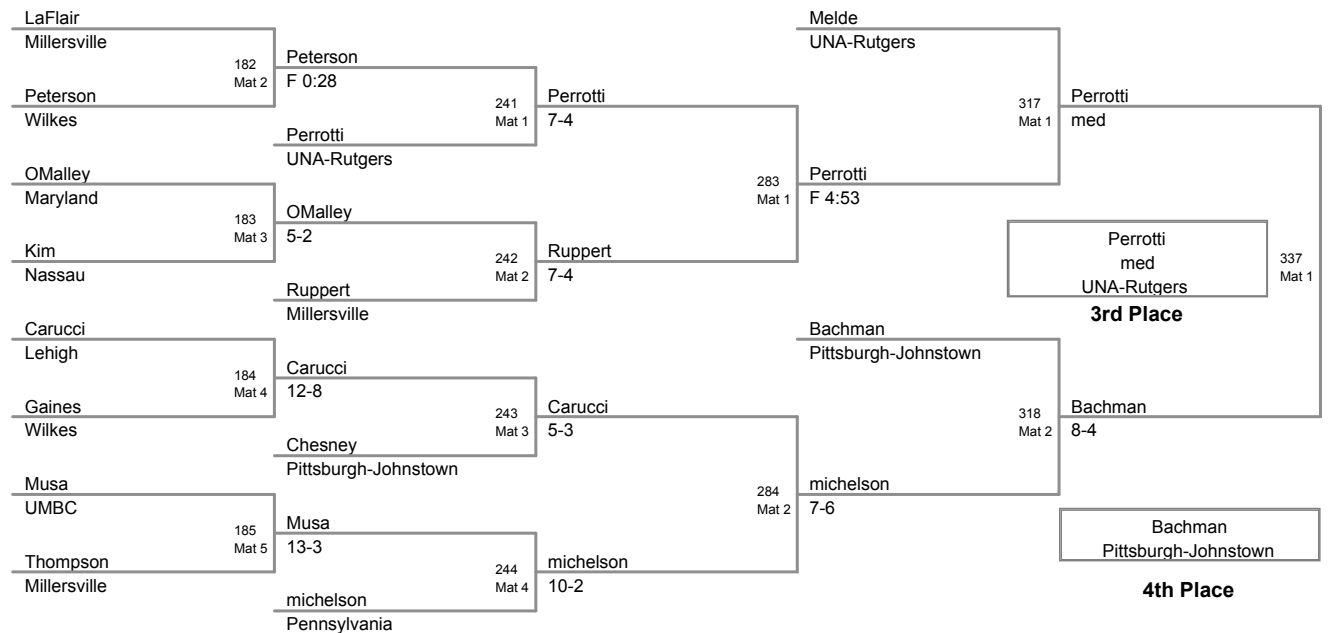

285 Lbs:

1st: William Smith Rutgers
2nd: Greg Velasco Rider
3rd: Jack Delia Lehigh
4th: Yaseen Mudassar Nassau

2011 Wilkes Open
College

125 Lbs

2011 Wilkes Open
College

133 Lbs

2011 Wilkes Open
College

141 Lbs