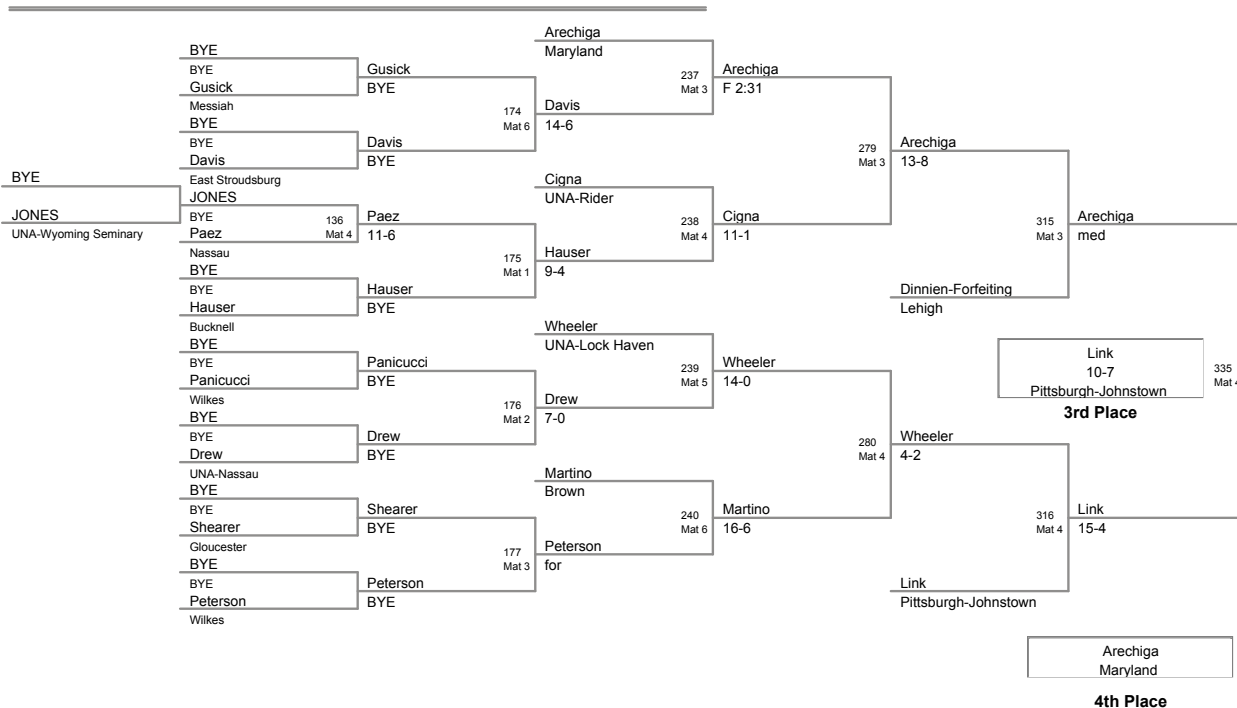

285 Lbs:

1st: William Smith Rutgers
2nd: Greg Velasco Rider
3rd: Jack Delia Lehigh
4th: Yaseen Mudassar Nassau

2011 Wilkes Open
College

125 Lbs

2011 Wilkes Open
College

133 Lbs

2011 Wilkes Open
College

141 Lbs