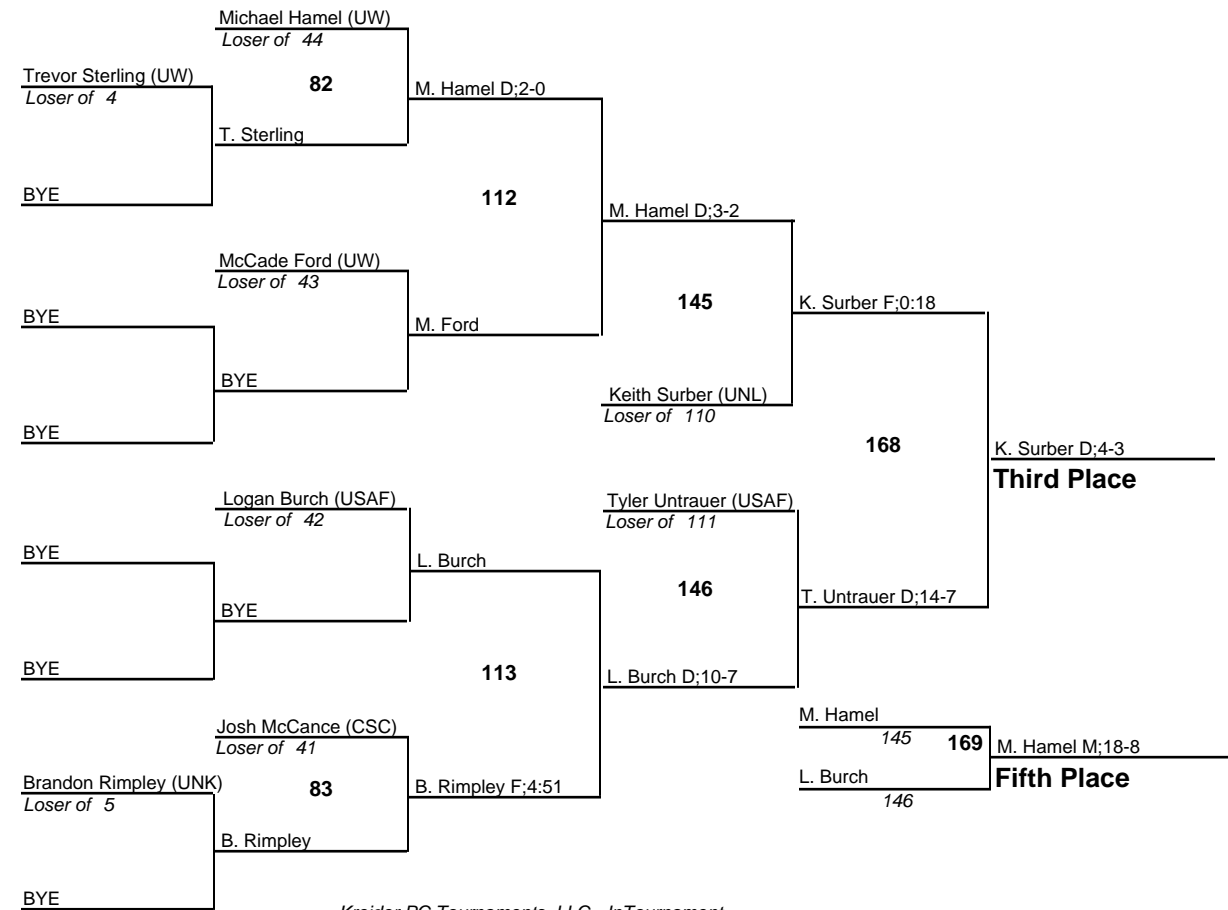

UNK Holiday Inn Open - Elite

141