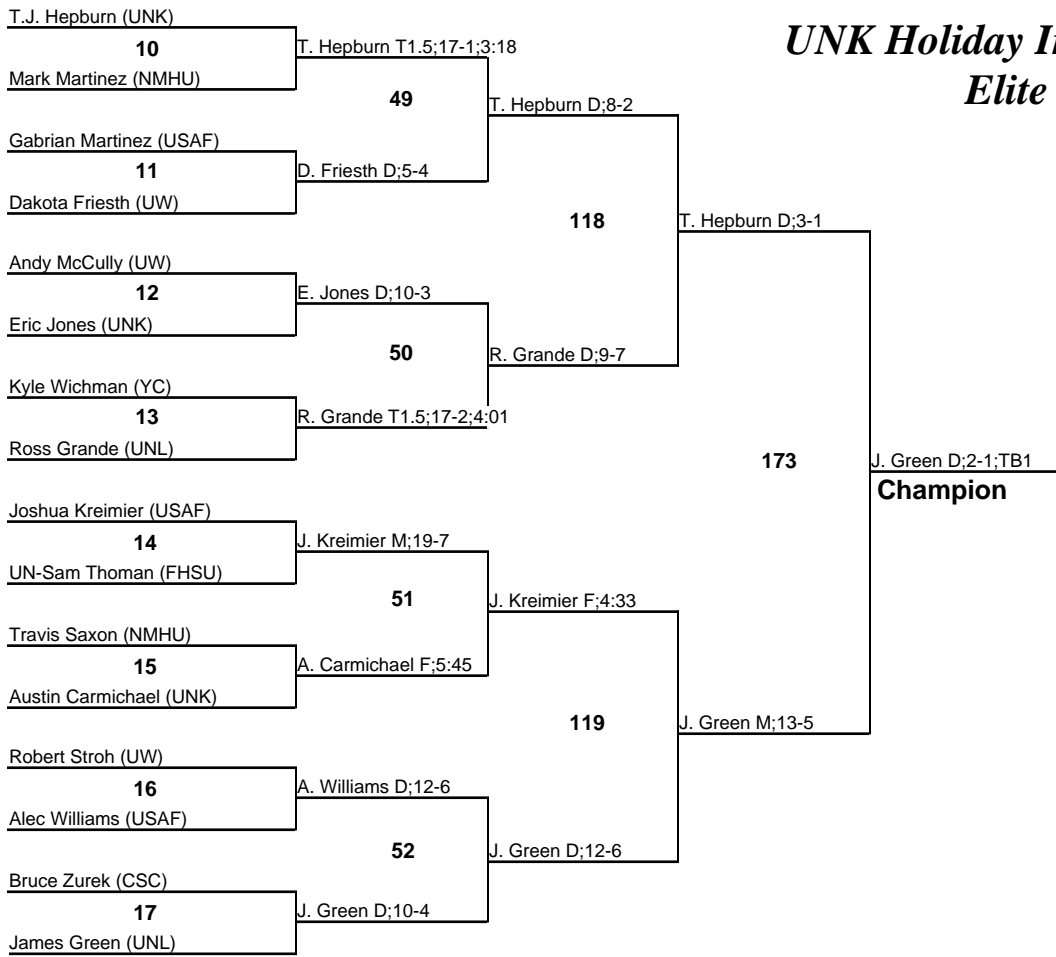

UNK Holiday Inn Open - Elite

157