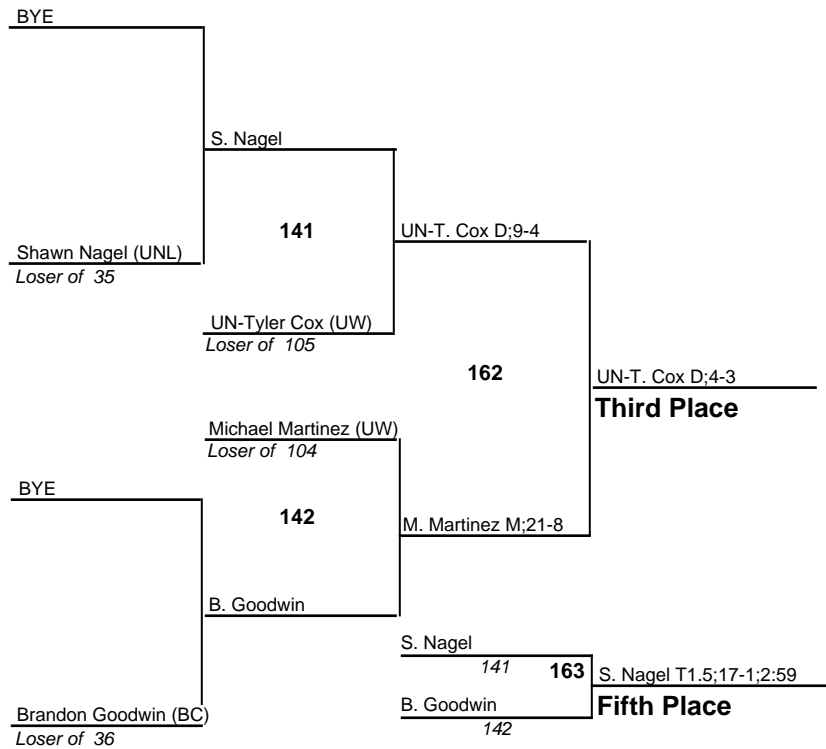

# UNK Holiday Inn Open - Elite

125