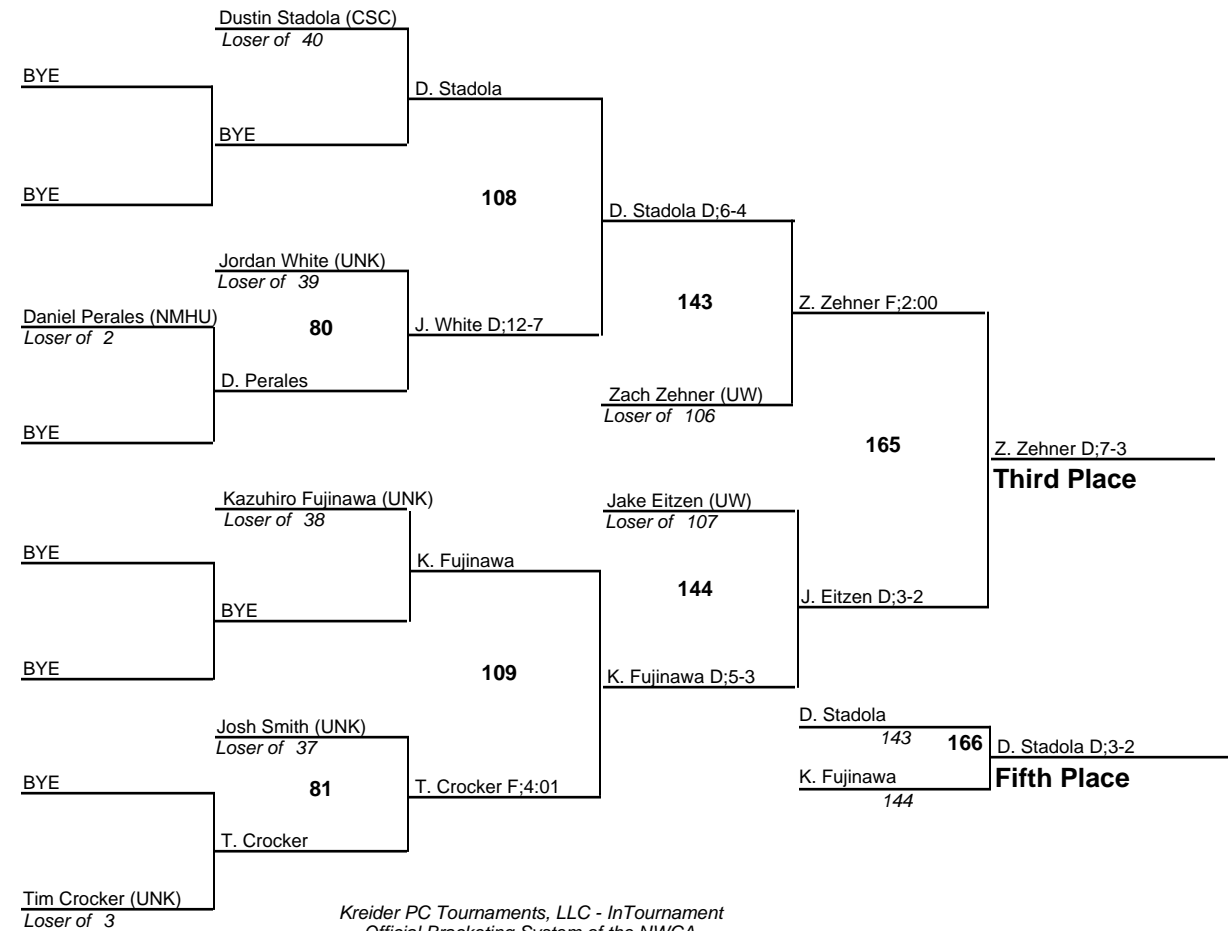

UNK Holiday Inn Open - Elite

133