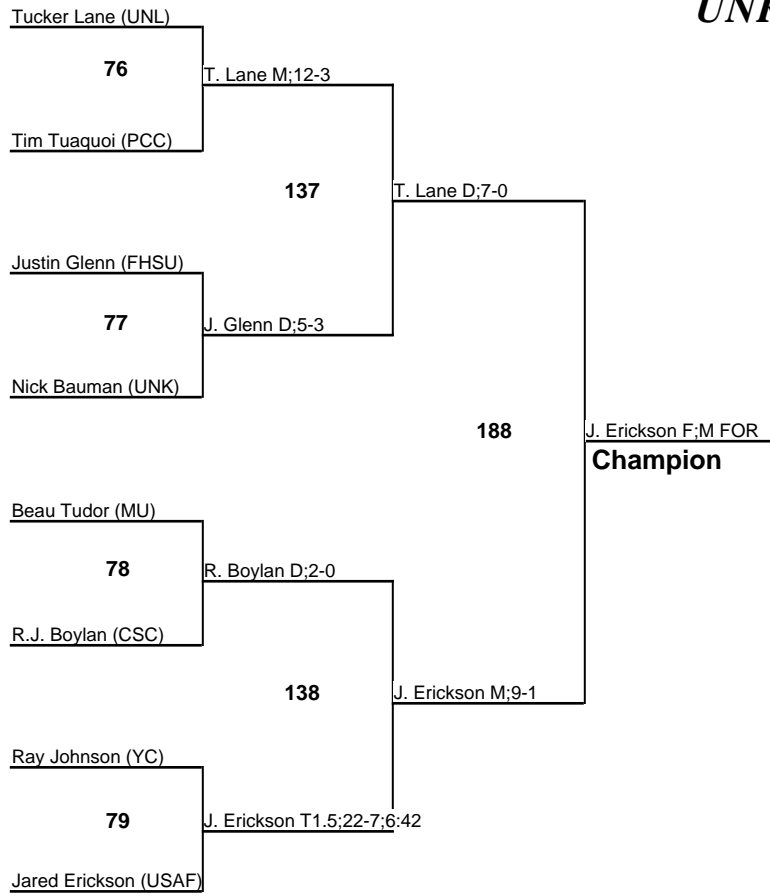

UNK Holiday Inn Open - Elite

285