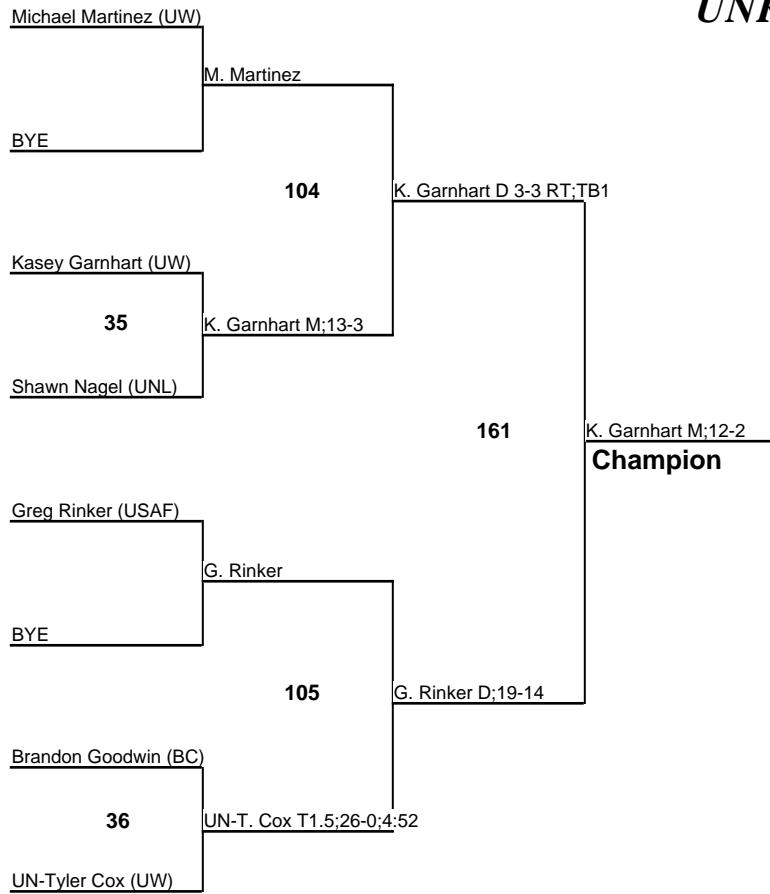

# UNK Holiday Inn Open - Elite

125