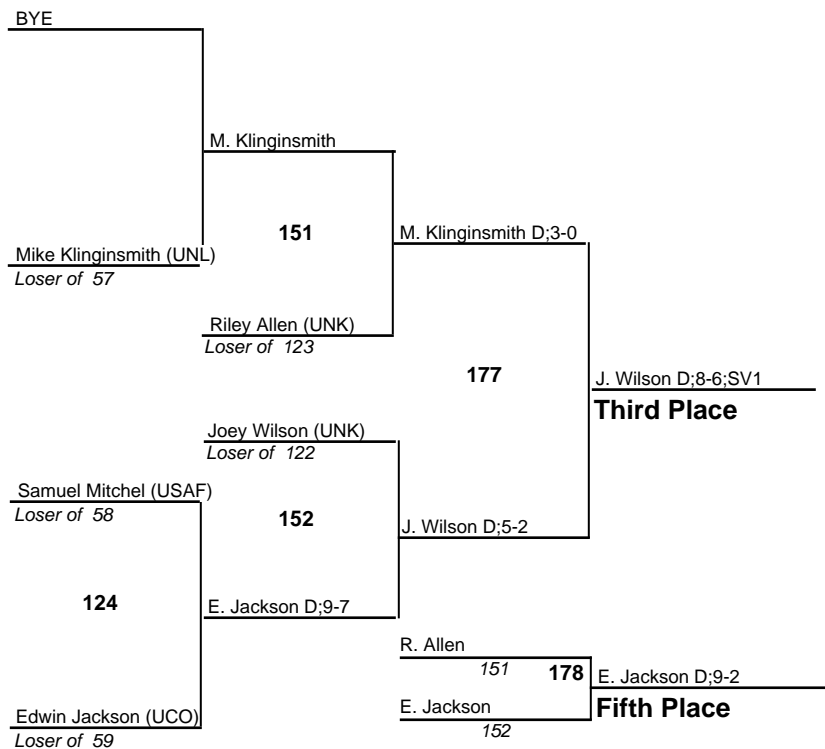

UNK Holiday Inn Open - Elite

165