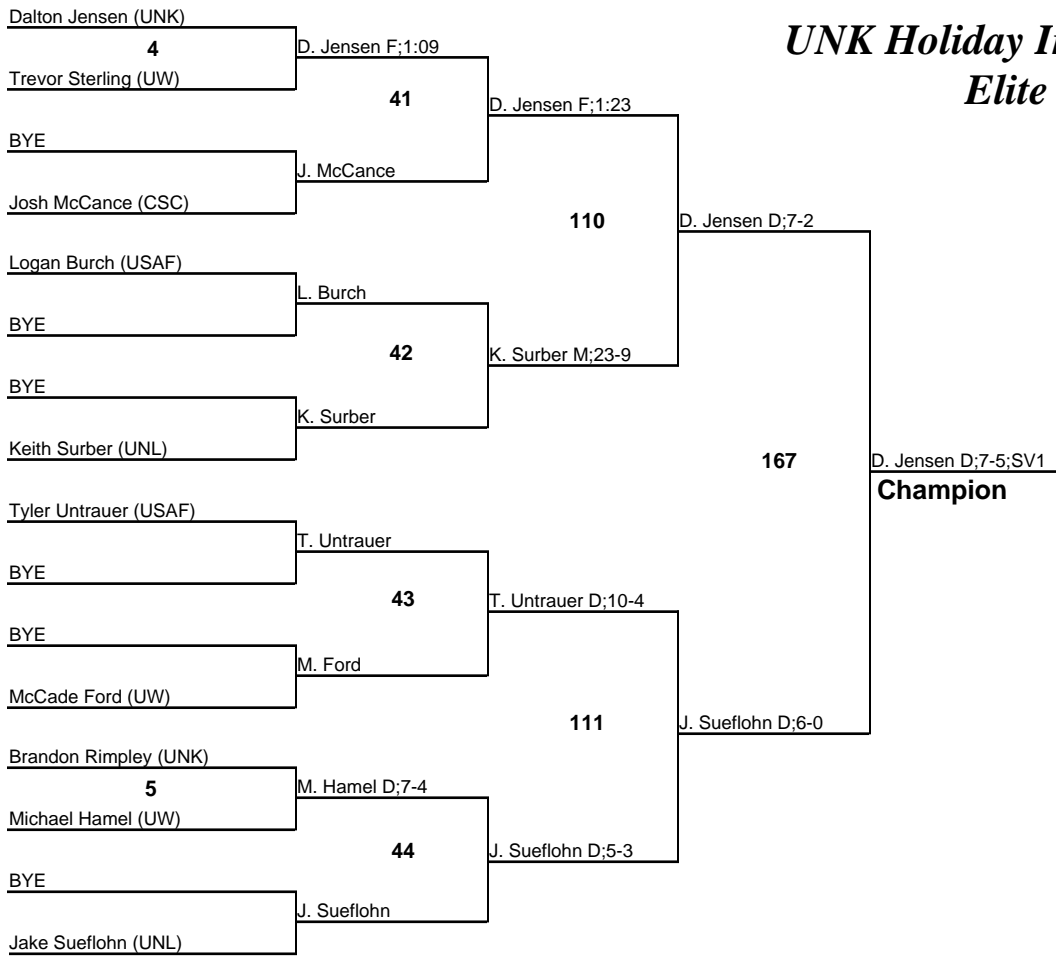

UNK Holiday Inn Open - Elite

141