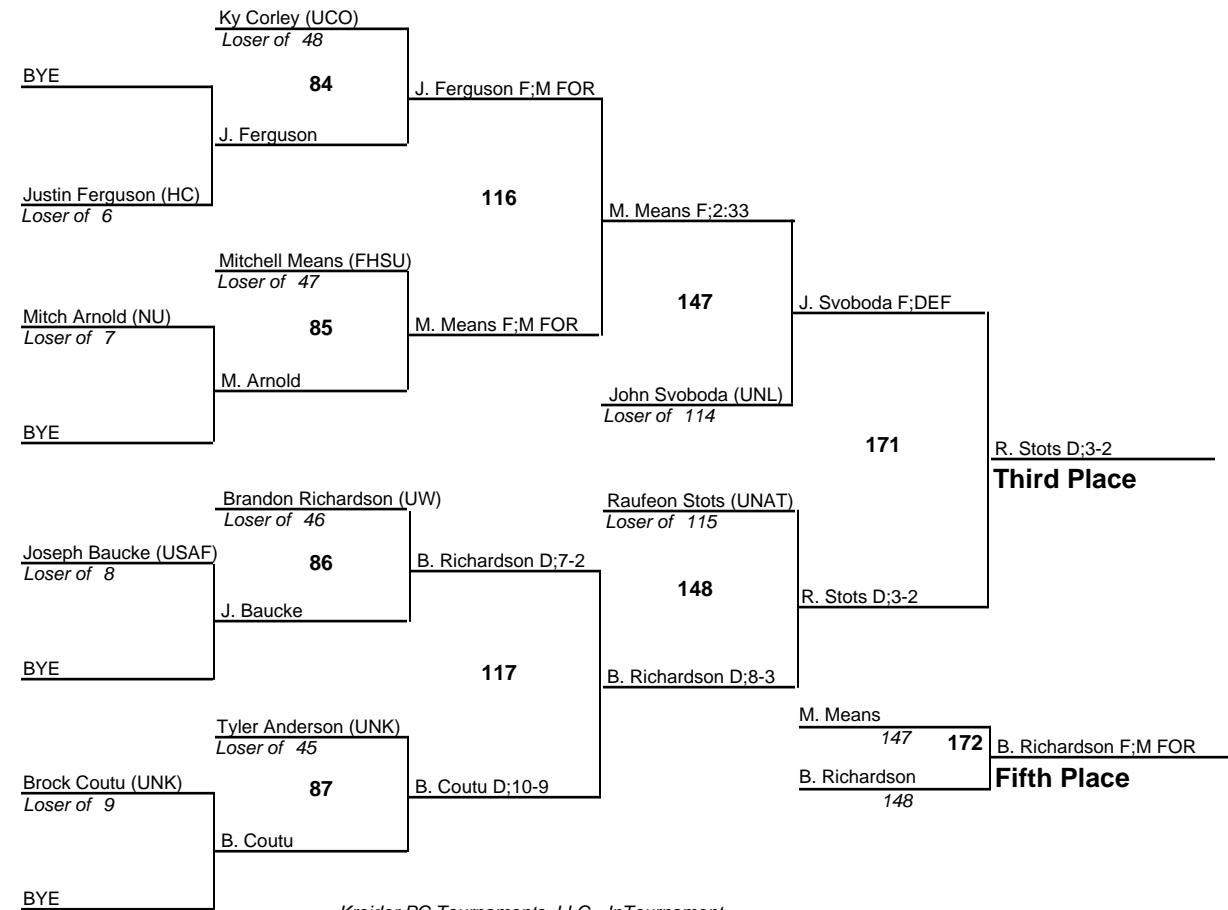

UNK Holiday Inn Open - Elite

149