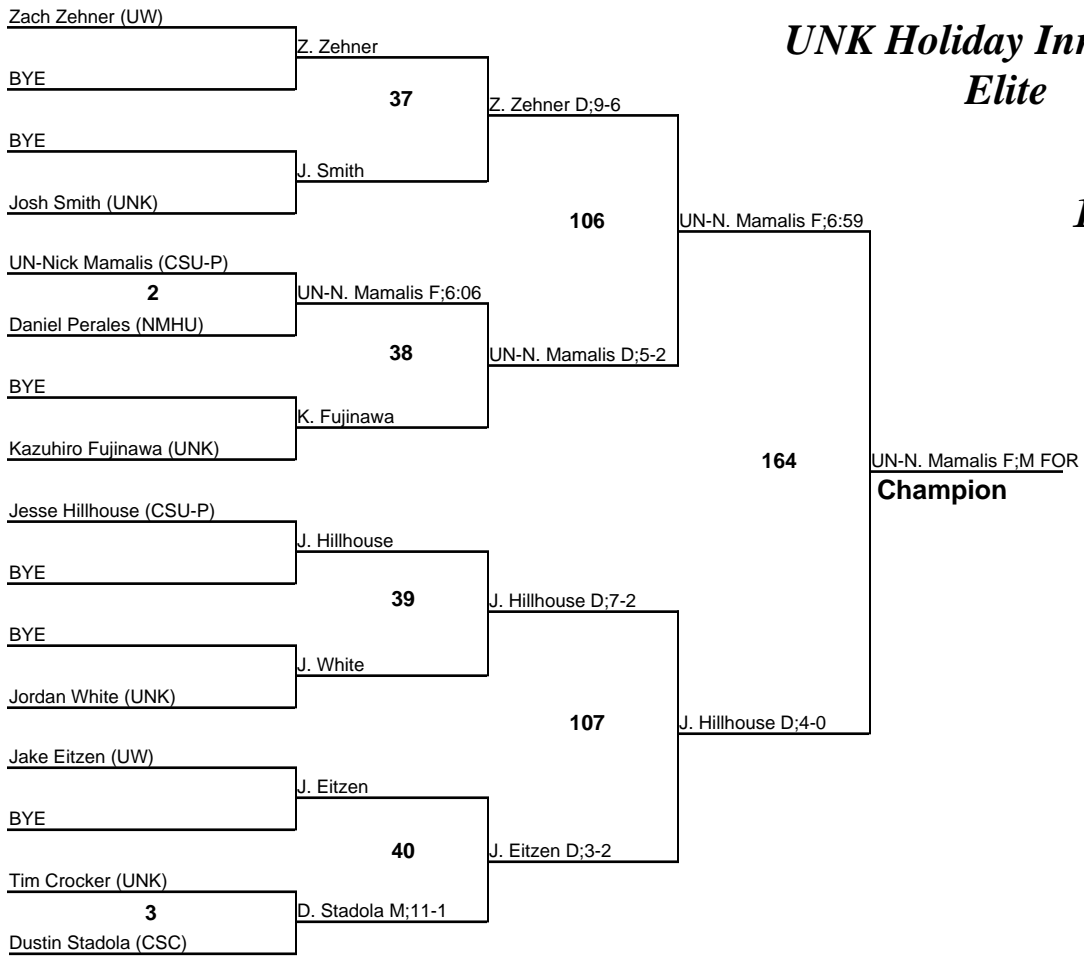

UNK Holiday Inn Open - Elite

133