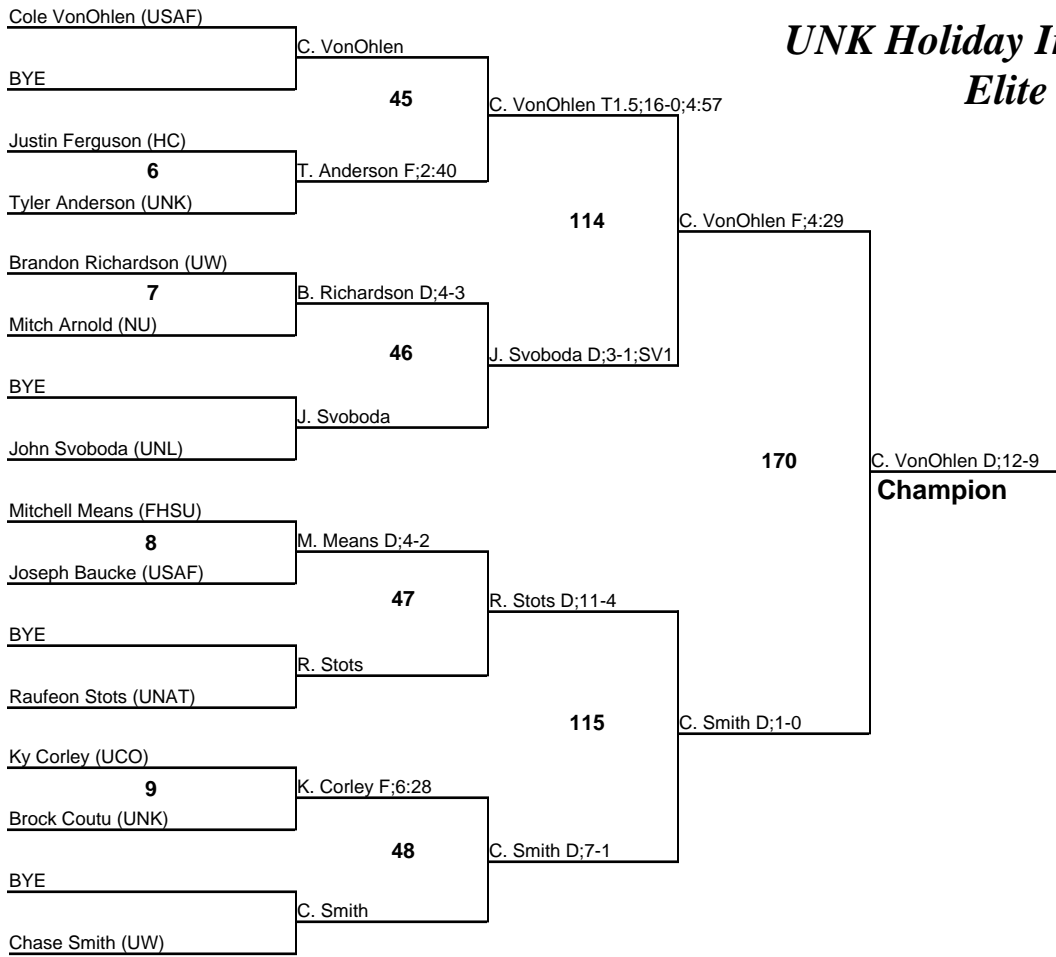

UNK Holiday Inn Open - Elite

149