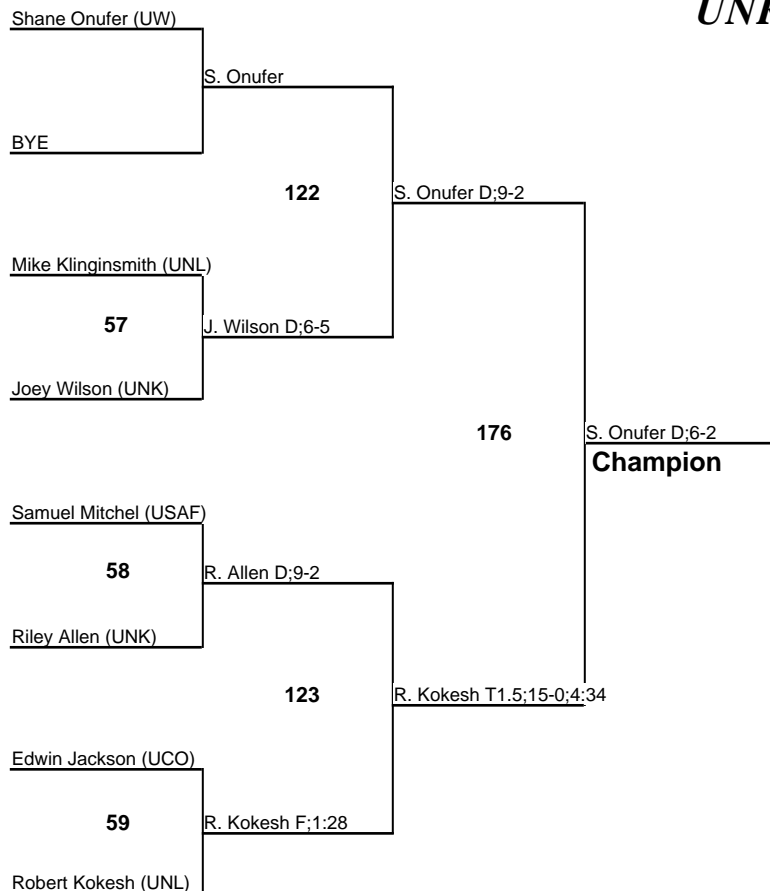

UNK Holiday Inn Open - Elite

165