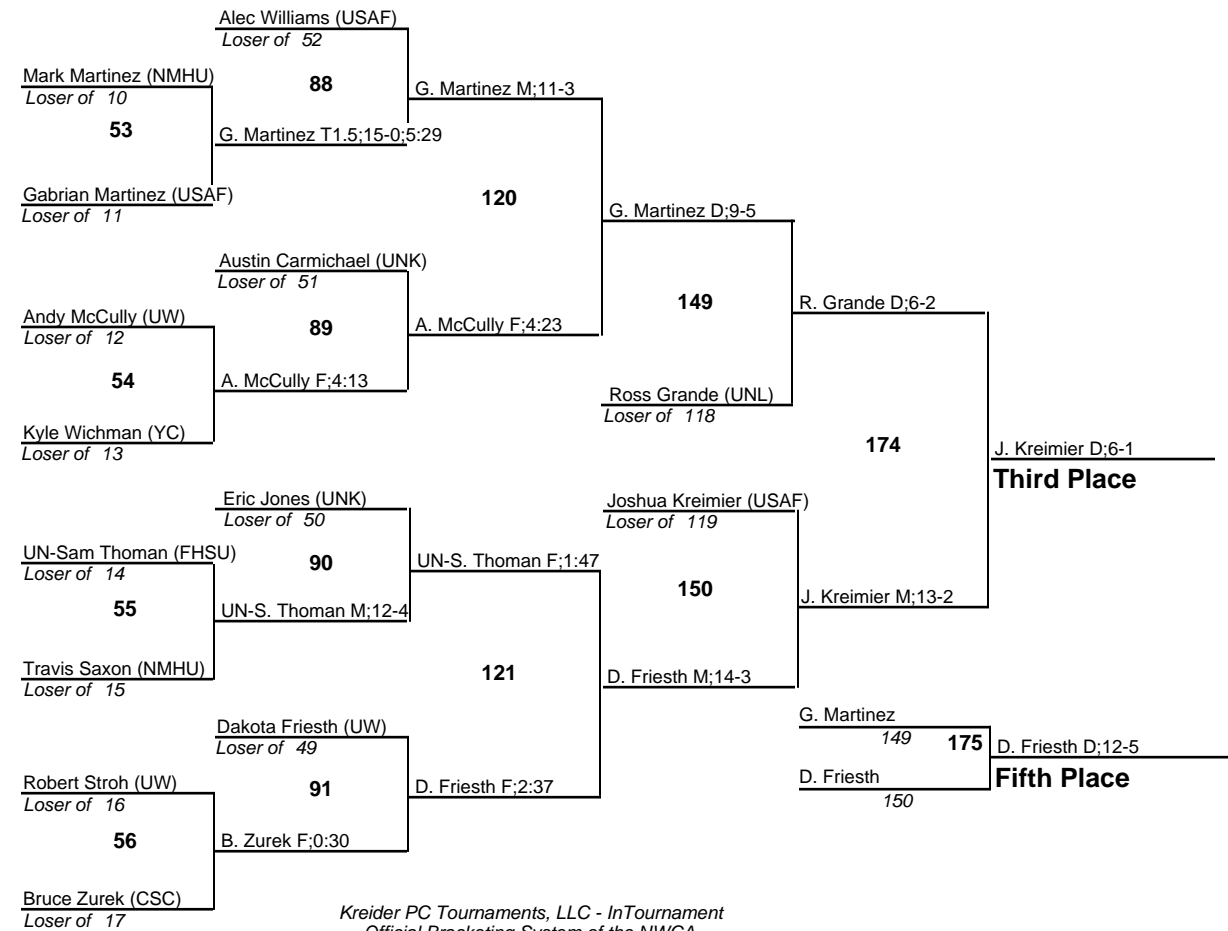

UNK Holiday Inn Open - Elite

157