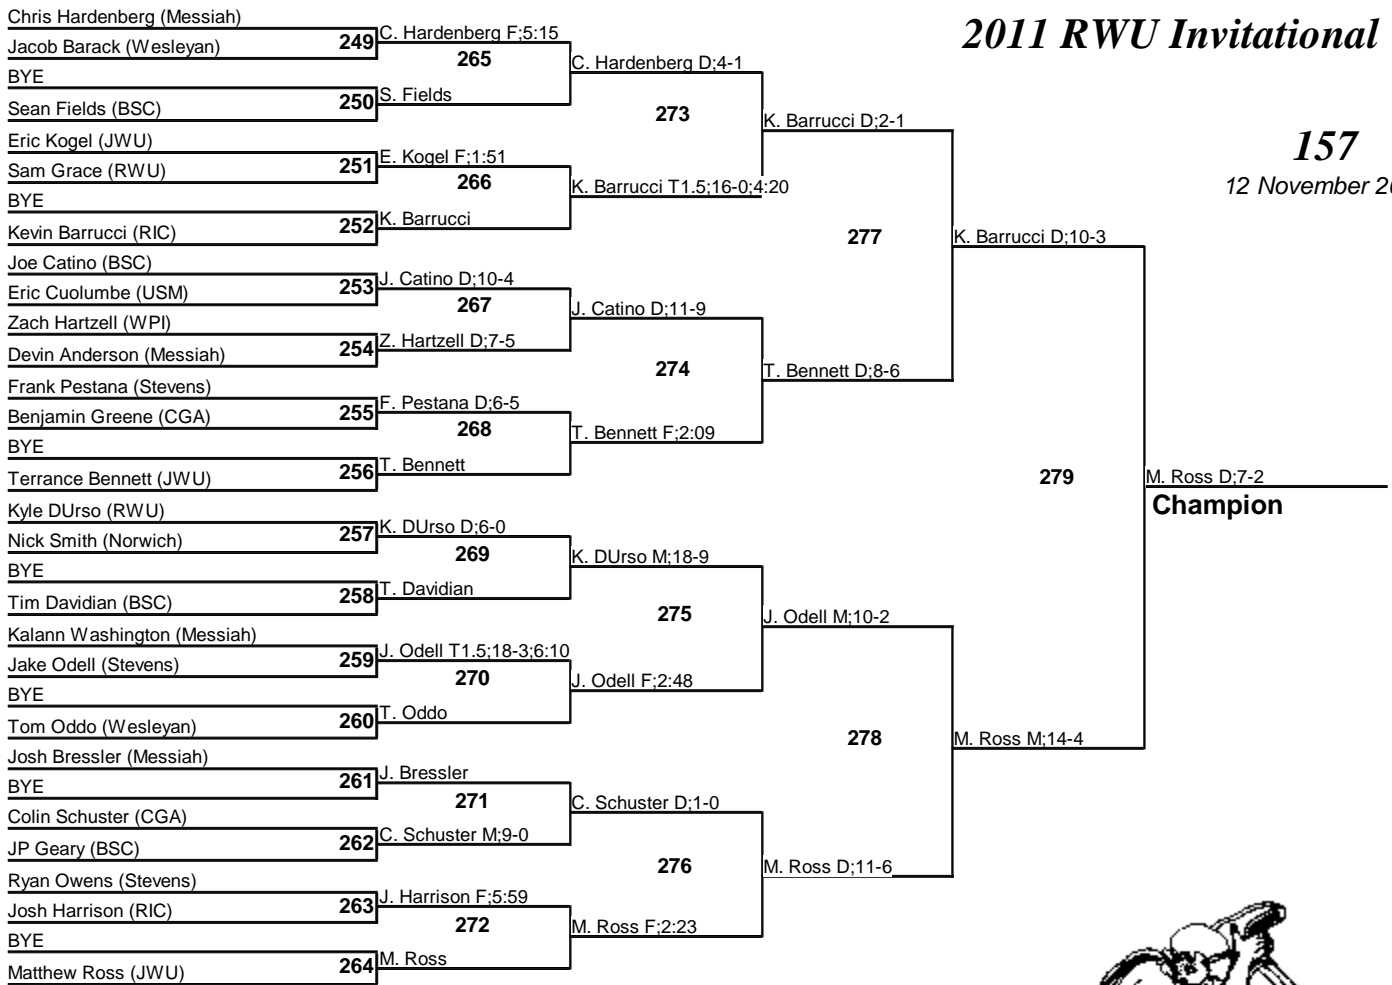

12 November 2011

2011 RWU Invitational

141

12 November 2011

2011 RWU Invitational

149

12 November 2011

2011 RWU Invitational

157

12 November 2011

Champion

Third Place

Fifth Place

2011 RWU Invitational

165

12 November 2011