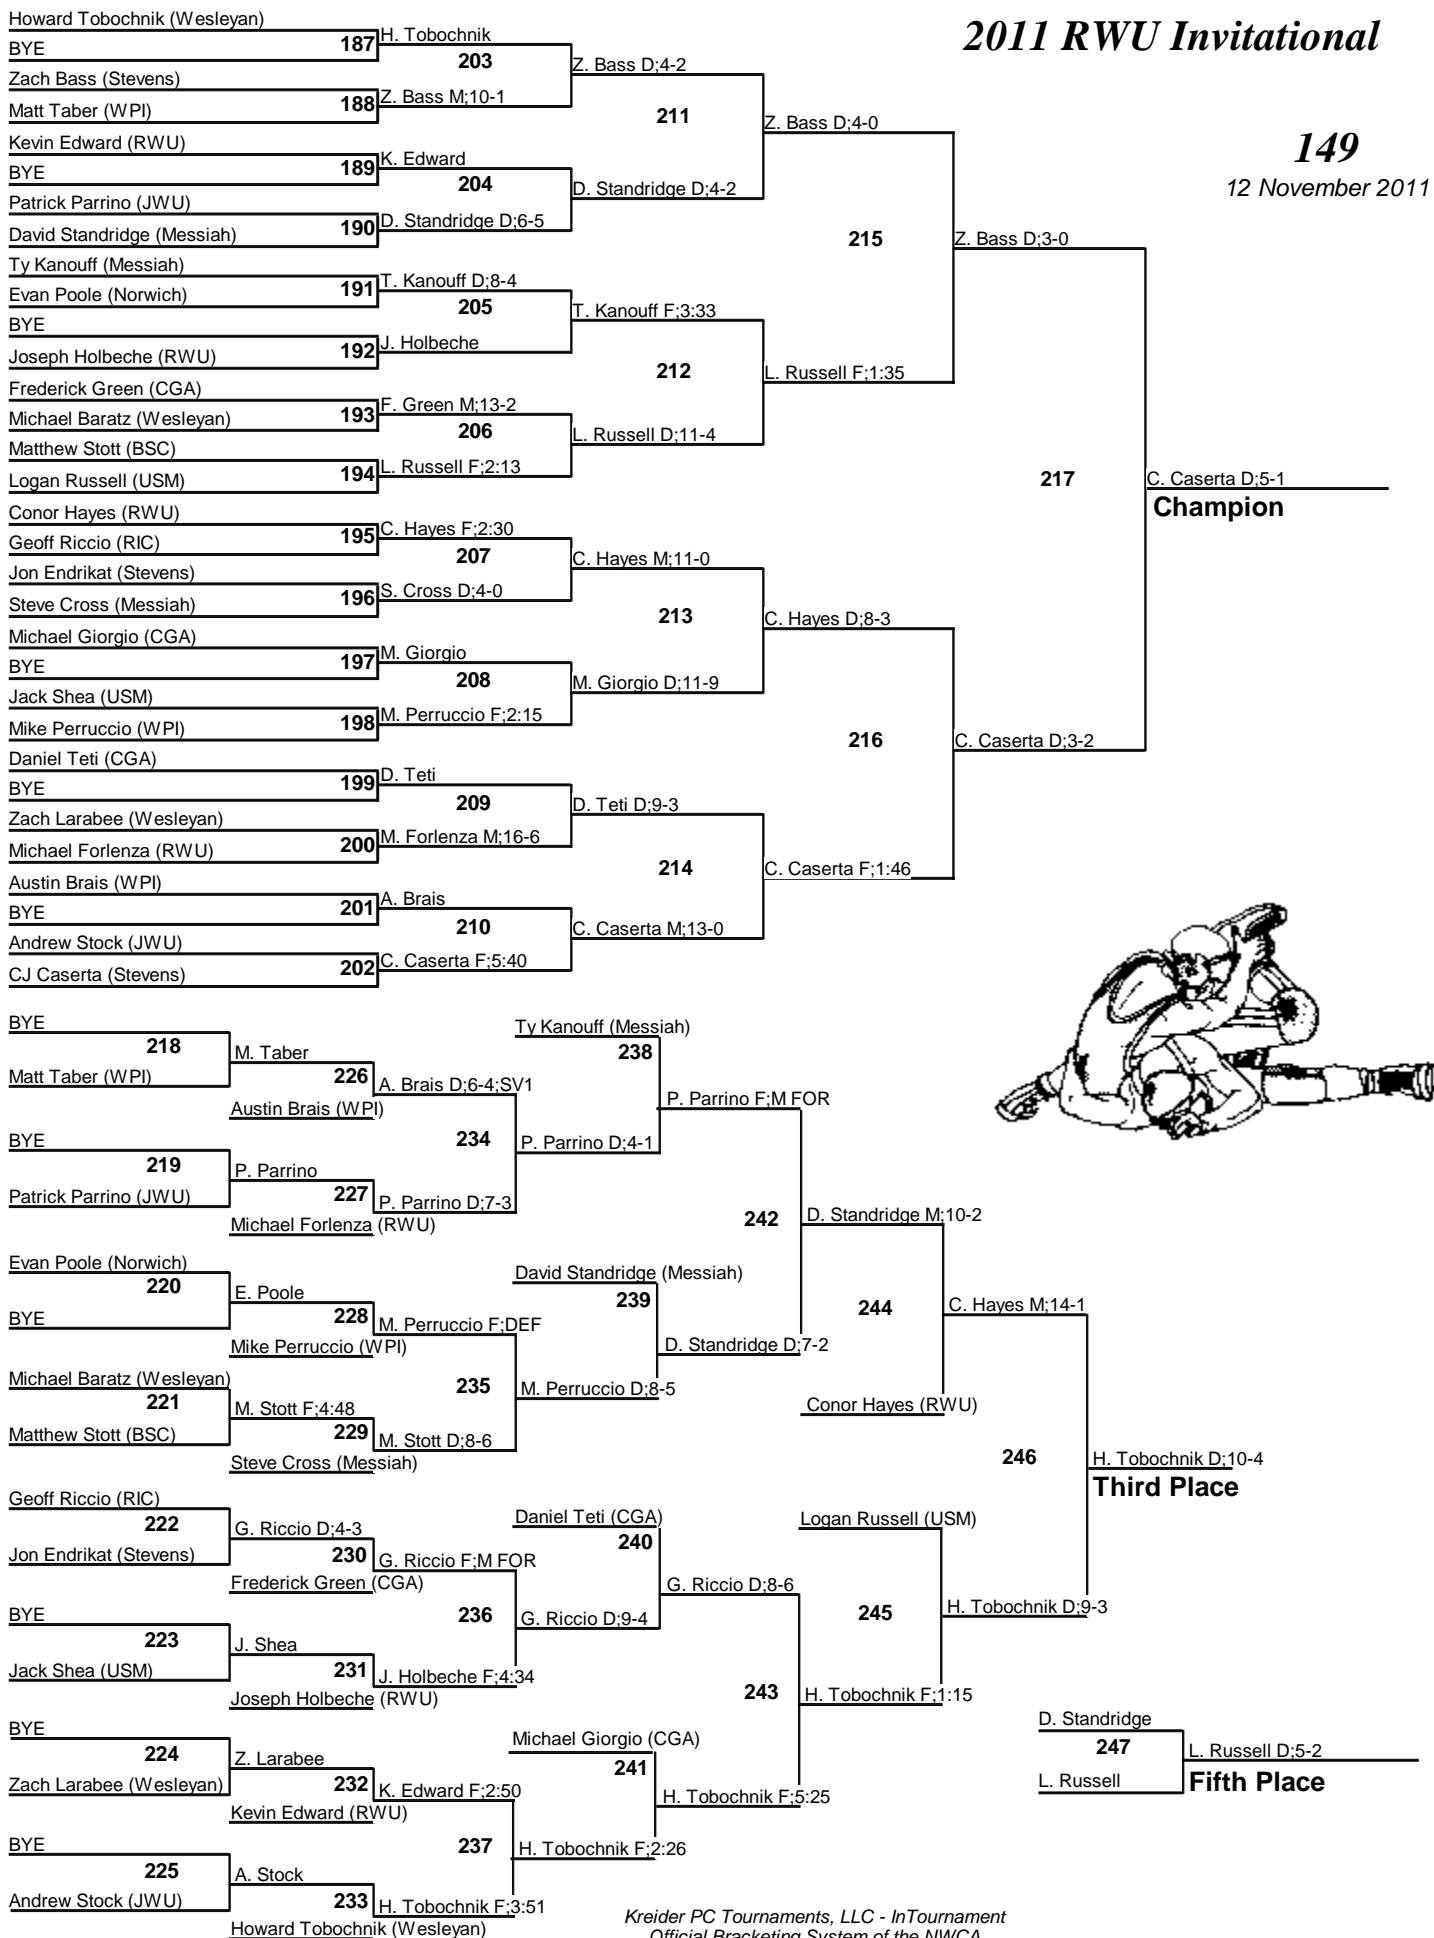

12 November 2011

2011 RWU Invitational

141

12 November 2011

2011 RWU Invitational

149

12 November 2011

2011 RWU Invitational

157

12 November 2011

Champion

Third Place

Fifth Place

2011 RWU Invitational

165

12 November 2011