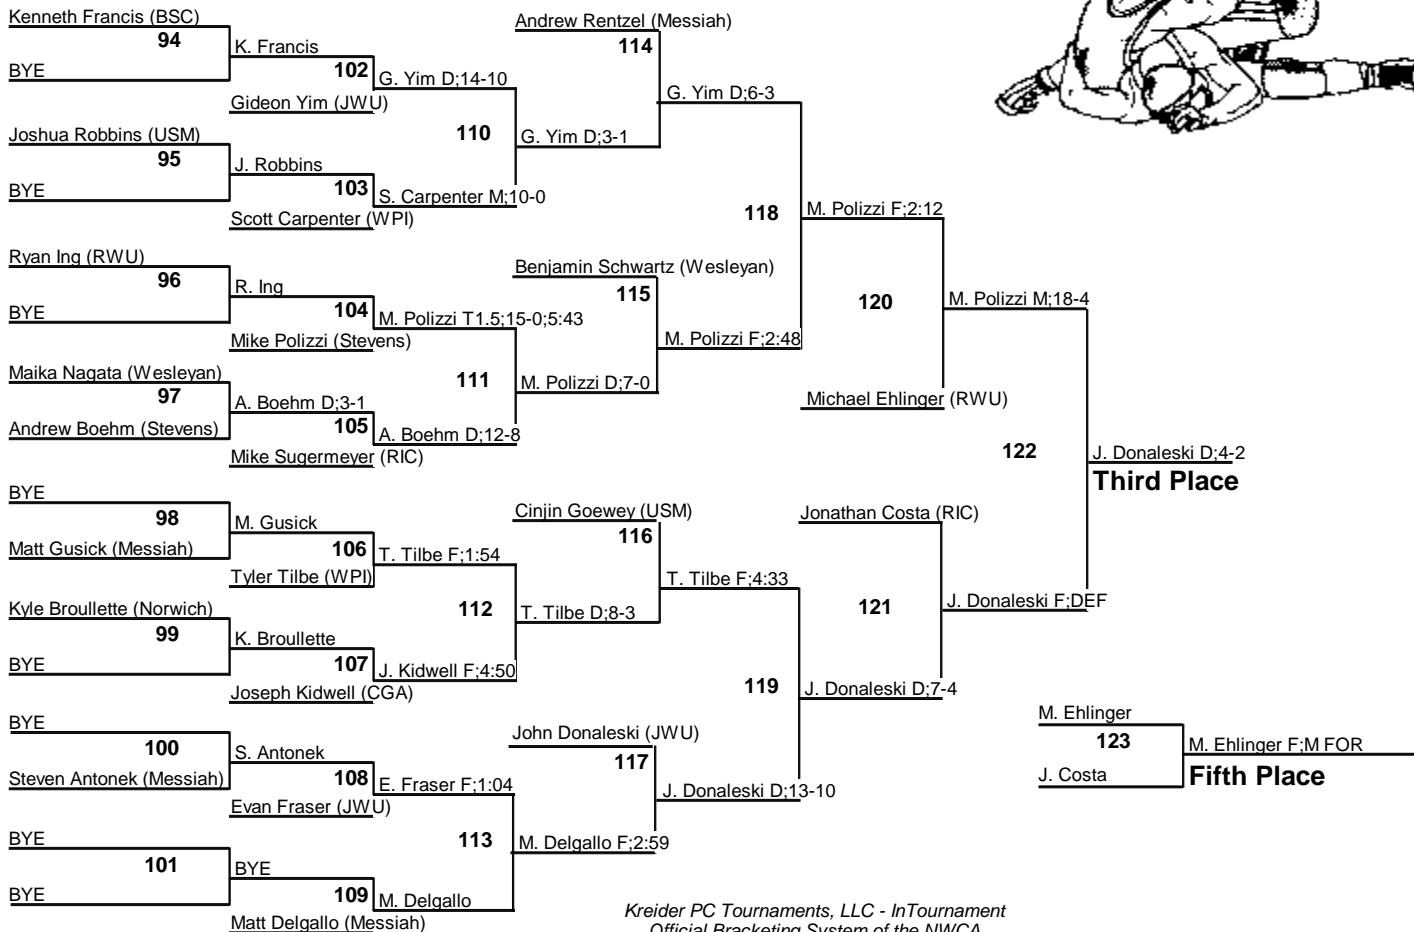

Outstanding Wrestlers

Nathaniel Giorgio (CGA) - Lightweight

Colin Lenhardt (JWU) - Heavyweight

2011 RWU Invitational

125

12 November 2011

2011 RWU Invitational

133

12 November 2011

2011 RWU Invitational

141

12 November 2011

2011 RWU Invitational

149

12 November 2011

2011 RWU Invitational

157

12 November 2011

Champion

Third Place

Fifth Place

2011 RWU Invitational

165

12 November 2011