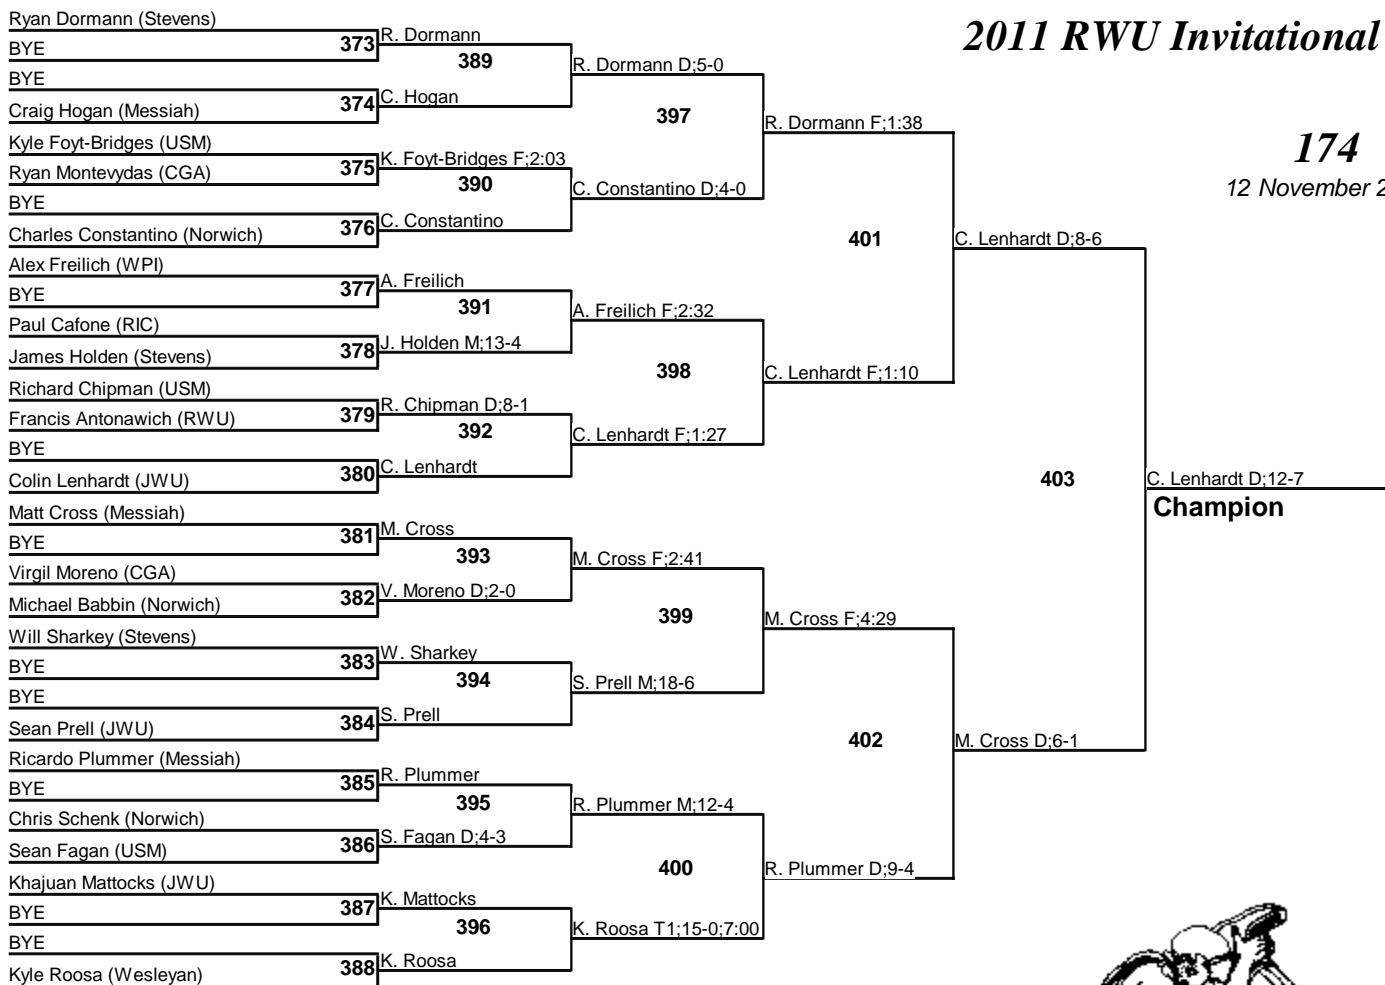

12 November 2011

2011 RWU Invitational

141

12 November 2011

2011 RWU Invitational

149

12 November 2011

2011 RWU Invitational

157

12 November 2011

Champion

Third Place

Fifth Place

2011 RWU Invitational

165

12 November 2011

2011 RWU Invitational

174

12 November 2011

2011 RWU Invitational

184

12 November 2011

2011 RWU Invitational

197