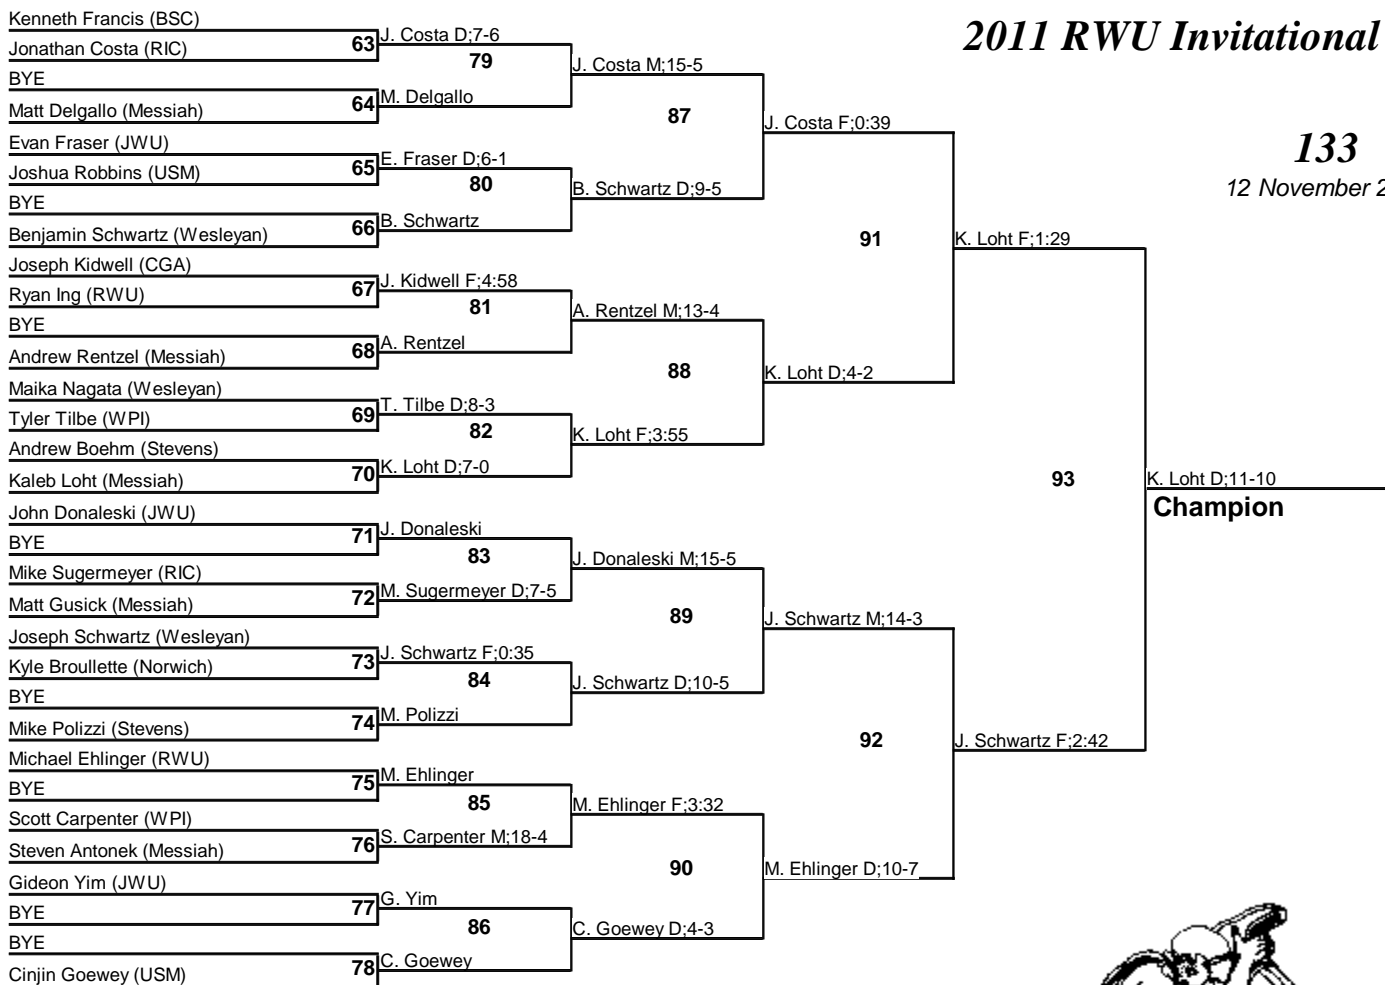

2011 Roger Williams Invitational Final Team Scores

School	Score
Stevens	163.5
Messiah	144
JWU	135
RI College	90
CGA	80.5
BSU	78.5
Roger Williams	73.5
USM	68
Norwich	48
MIT	42
WPI	34

Top 10 scorers from each team regardless of weight class

12 November 2011

2011 RWU Invitational

141

12 November 2011

2011 RWU Invitational

149

12 November 2011

2011 RWU Invitational

157

12 November 2011

Champion

Third Place

Fifth Place

2011 RWU Invitational

165

12 November 2011