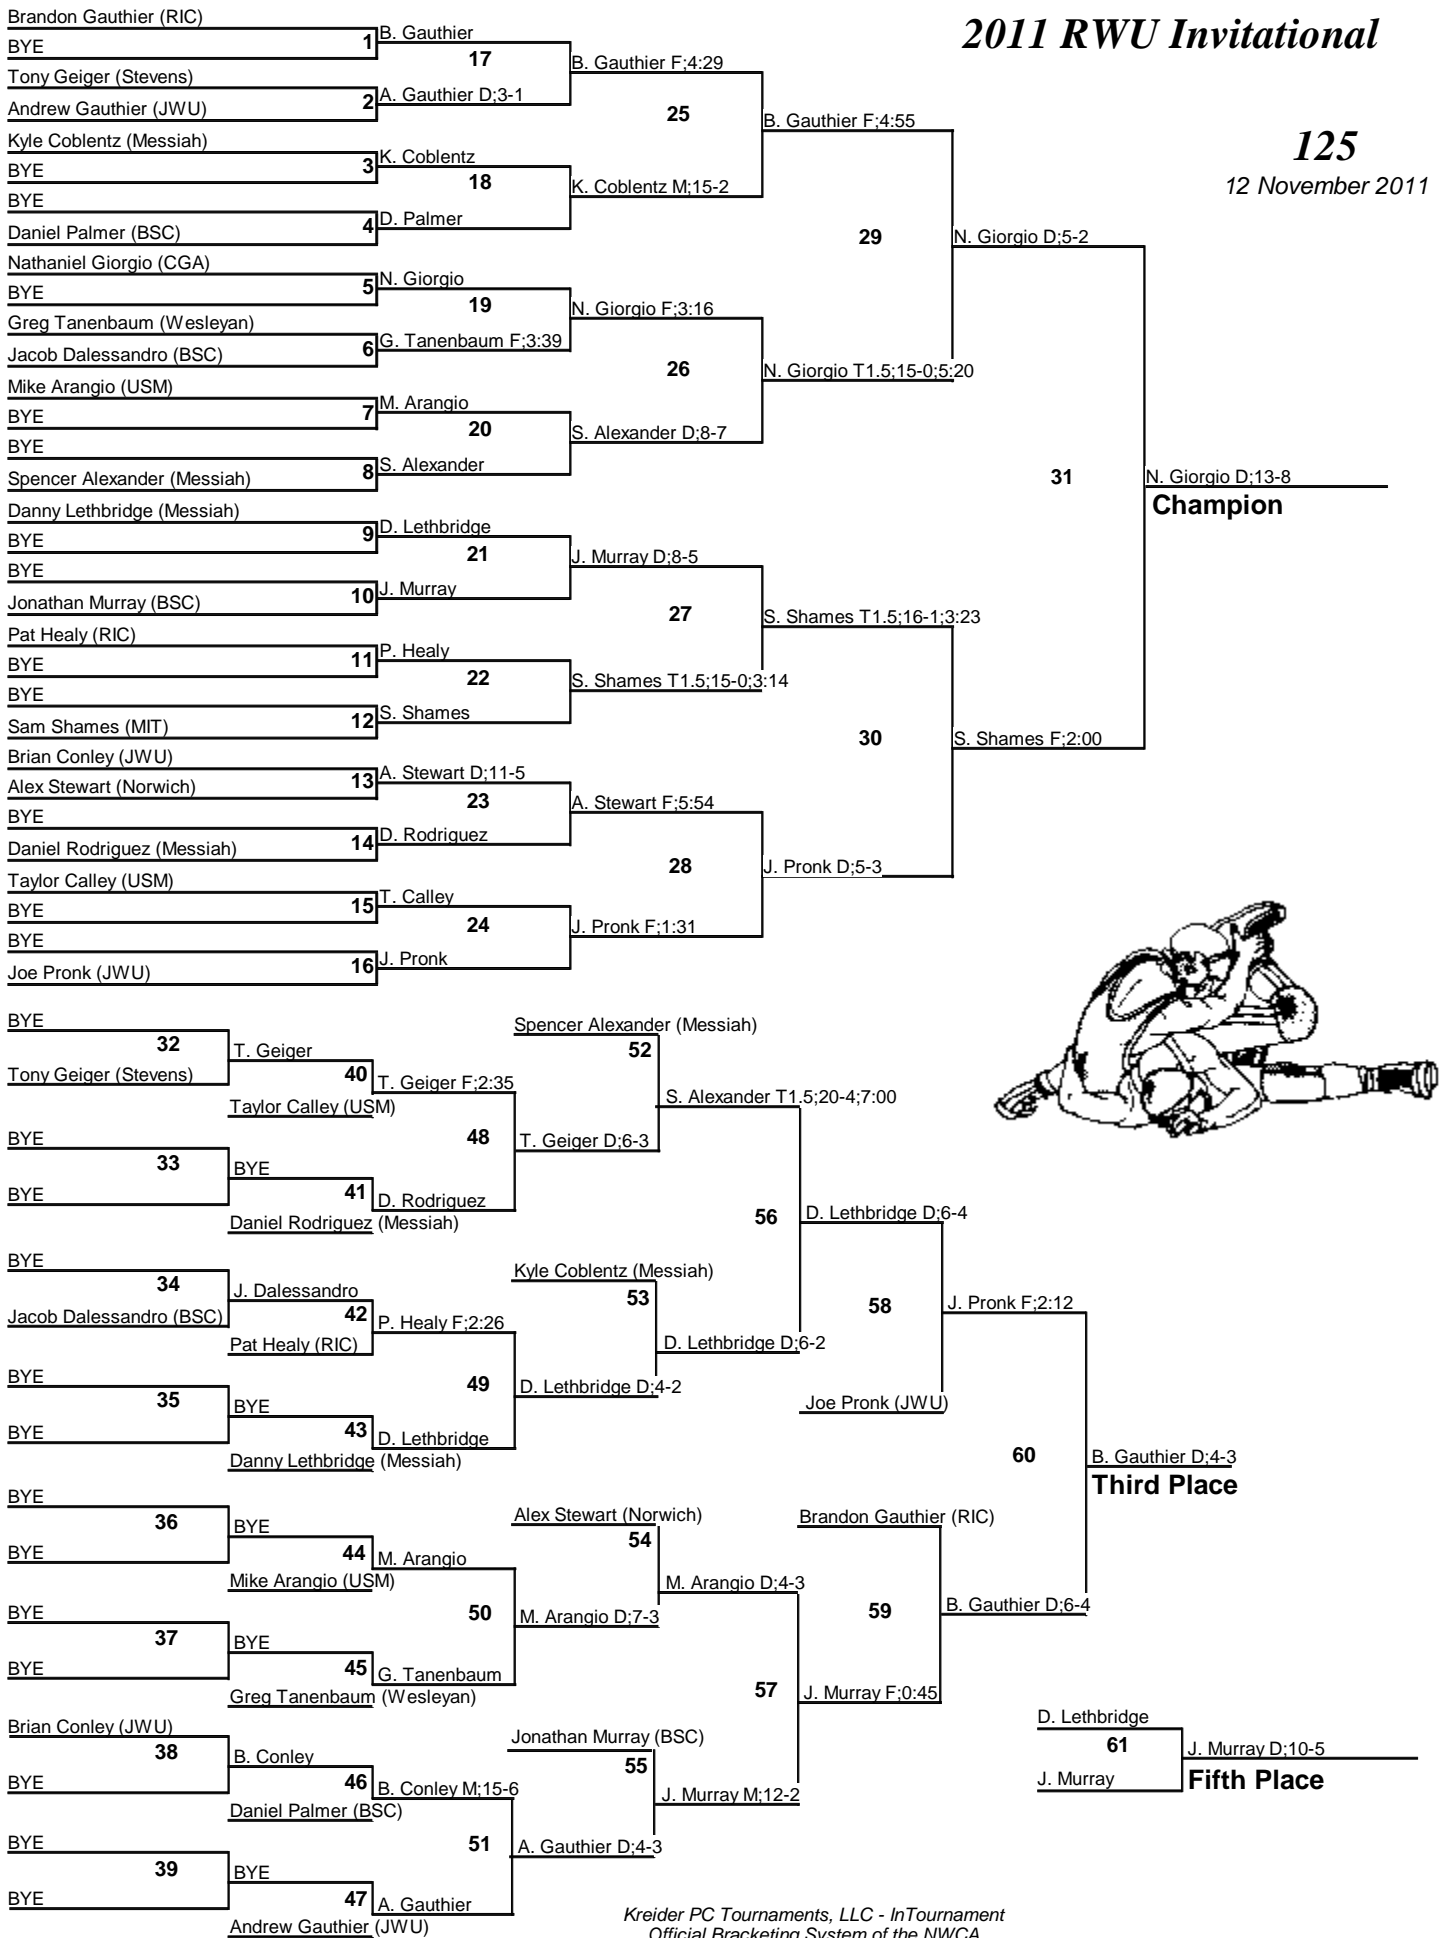

2011 Roger Williams Invitational Final Team Scores

School	Score
Stevens	163.5
Messiah	144
JWU	135
RI College	90
CGA	80.5
BSU	78.5
Roger Williams	73.5
USM	68
Norwich	48
MIT	42
WPI	34

Top 10 scorers from each team regardless of weight class

Outstanding Wrestlers

Nathaniel Giorgio (CGA) - Lightweight

Colin Lenhardt (JWU) - Heavyweight

2011 RWU Invitational

125

12 November 2011