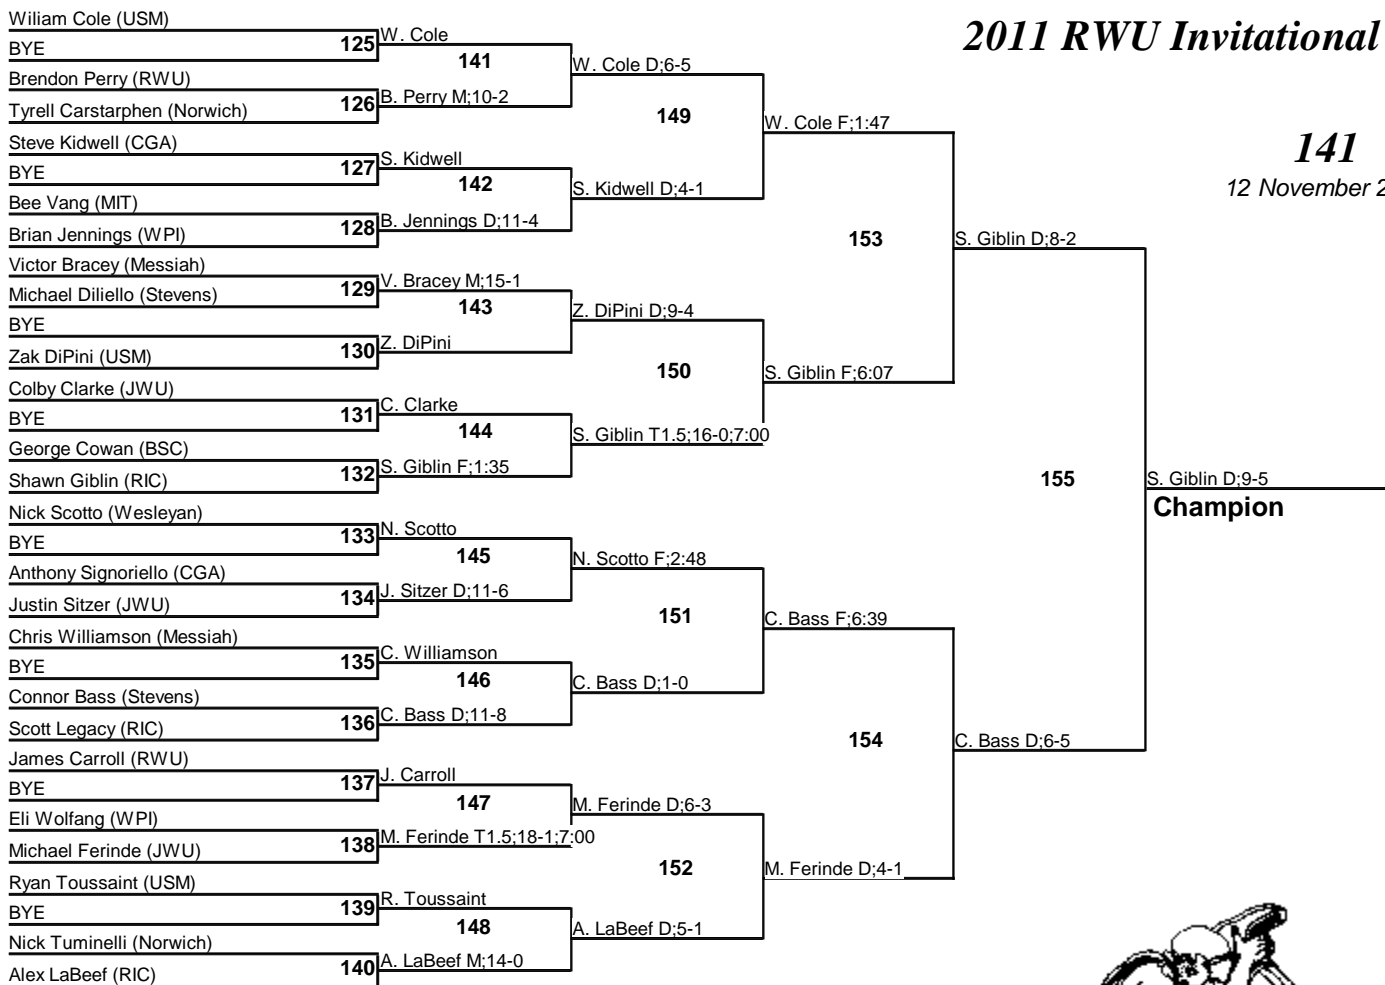

2011 Roger Williams Invitational Final Team Scores

School	Score
Stevens	163.5
Messiah	144
JWU	135
RI College	90
CGA	80.5
BSU	78.5
Roger Williams	73.5
USM	68
Norwich	48
MIT	42
WPI	34

Top 10 scorers from each team regardless of weight class

12 November 2011

2011 RWU Invitational

141

12 November 2011

2011 RWU Invitational

149

12 November 2011

2011 RWU Invitational

157

12 November 2011

Champion

Third Place

Fifth Place

2011 RWU Invitational

165

12 November 2011