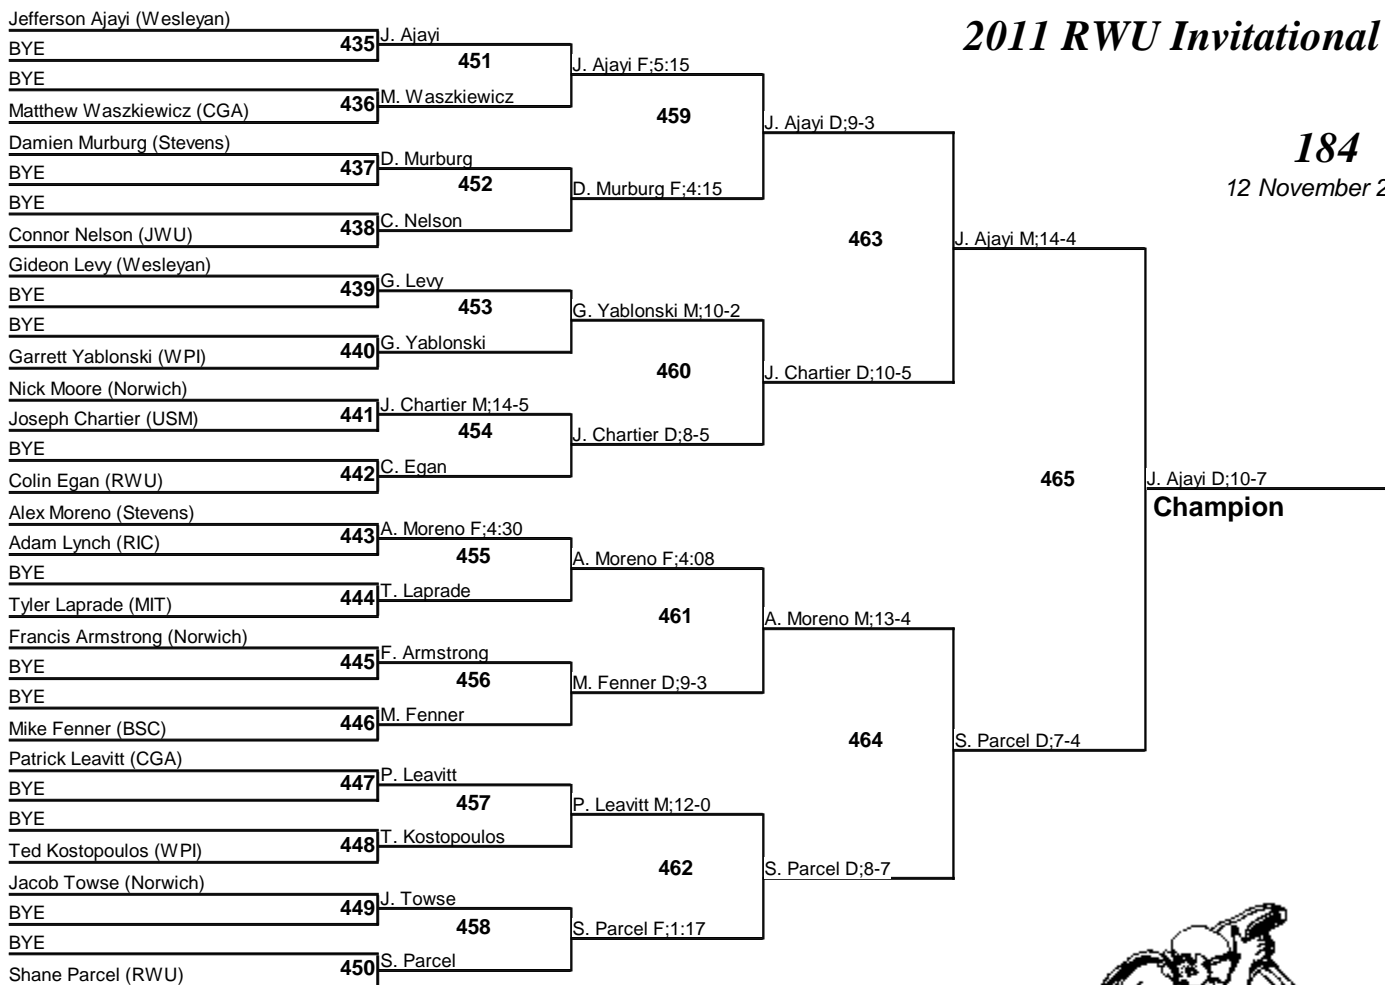

157

12 November 2011

Champion

Third Place

Fifth Place

2011 RWU Invitational

165

12 November 2011

2011 RWU Invitational

174

12 November 2011

2011 RWU Invitational

184

12 November 2011

2011 RWU Invitational

197