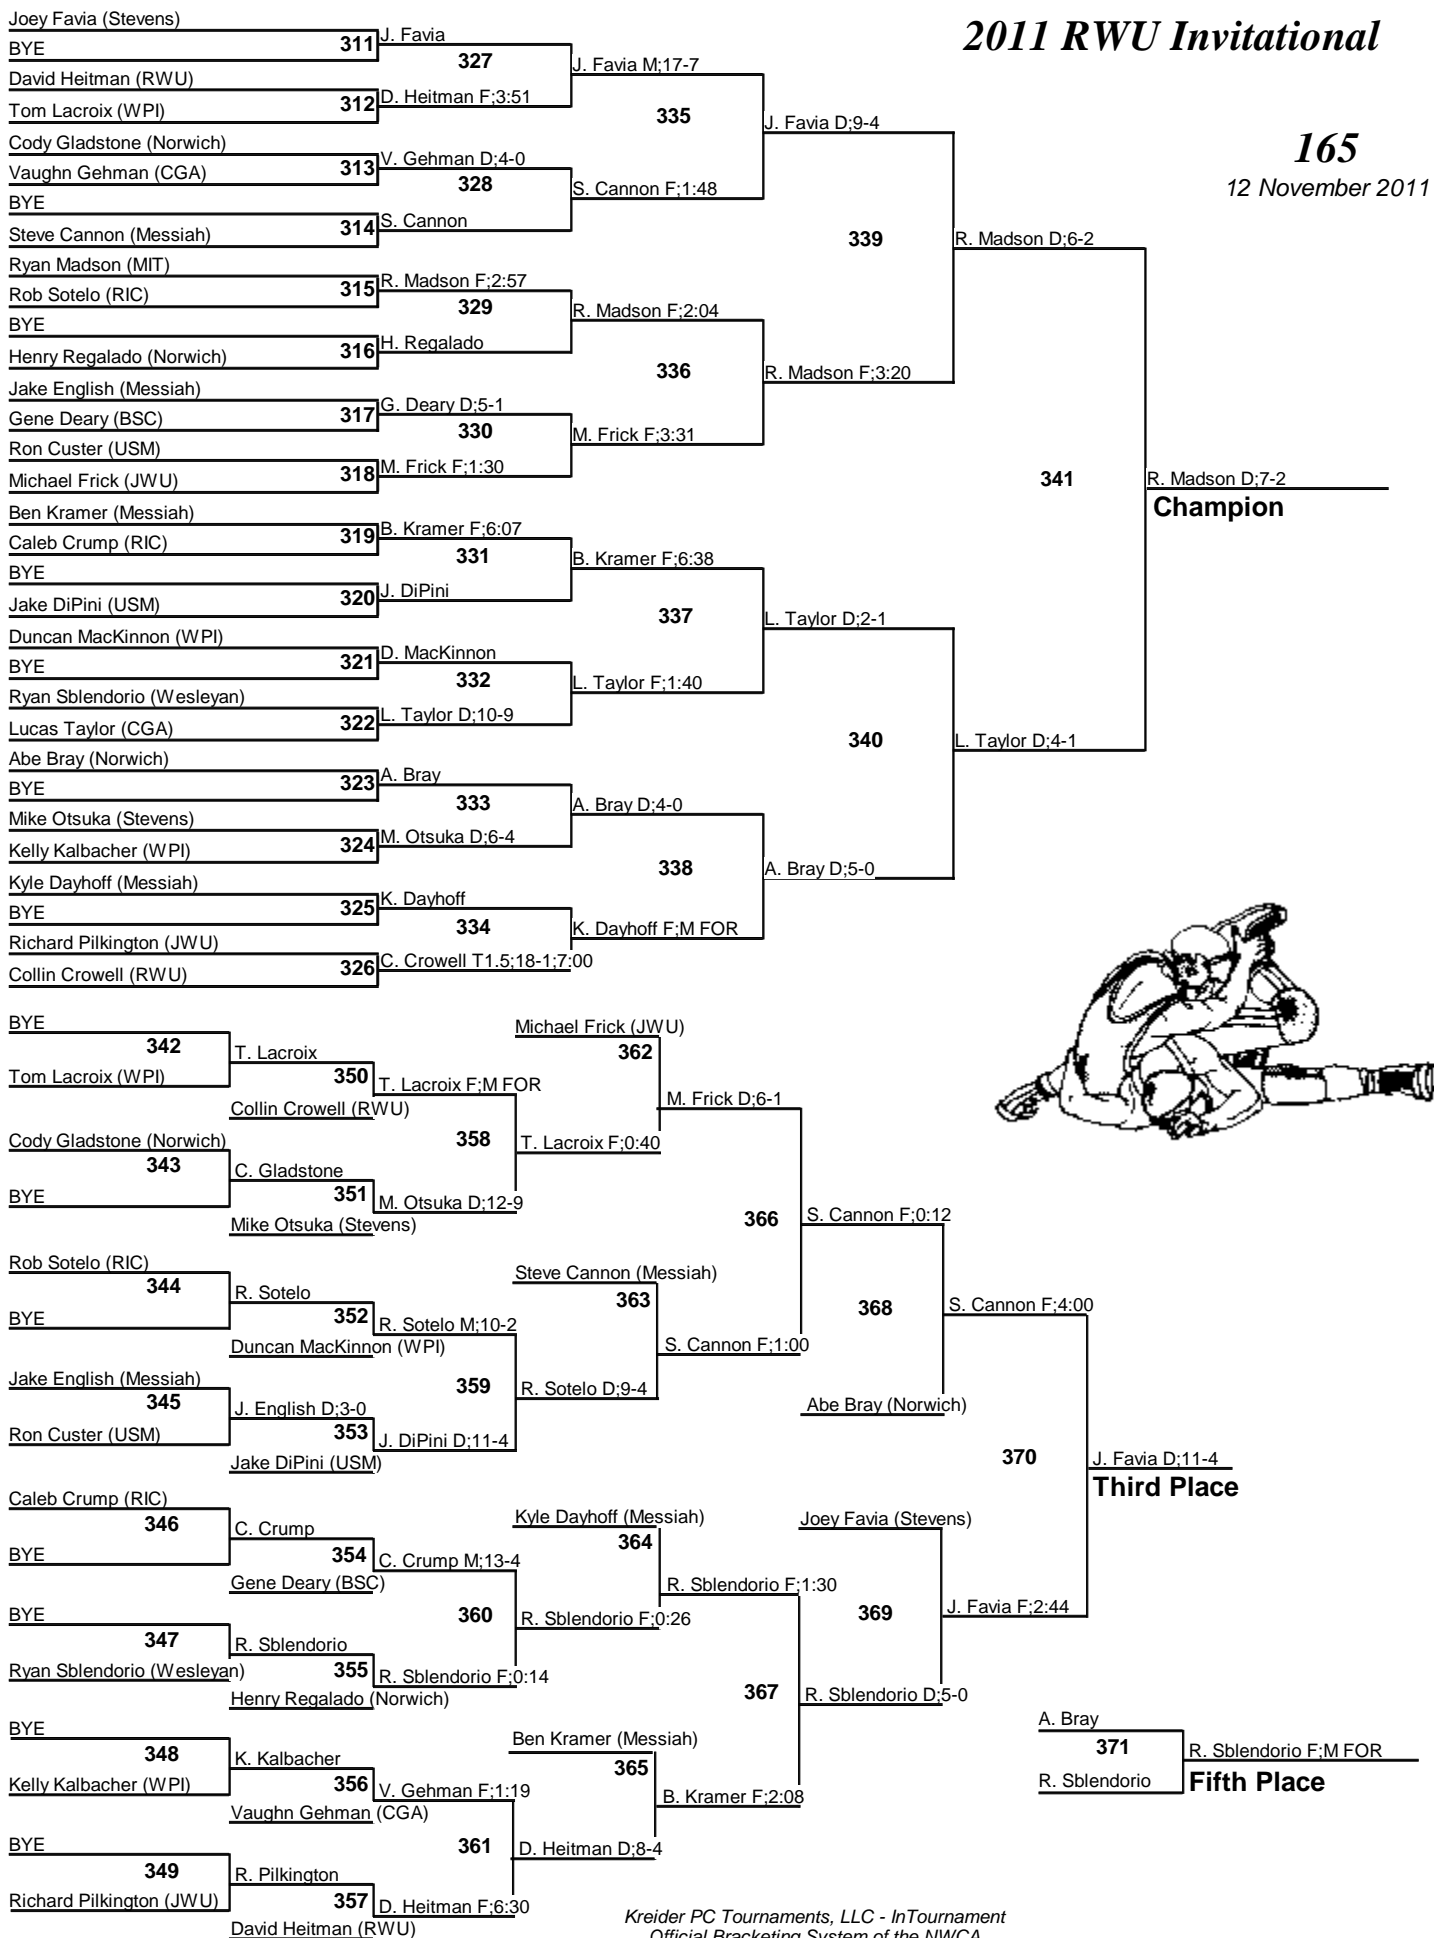

12 November 2011

2011 RWU Invitational

141

12 November 2011

2011 RWU Invitational

149

12 November 2011

2011 RWU Invitational

157

12 November 2011

Champion

Third Place

Fifth Place

2011 RWU Invitational

165

12 November 2011

2011 RWU Invitational

174

12 November 2011

2011 RWU Invitational

184

12 November 2011

2011 RWU Invitational

197