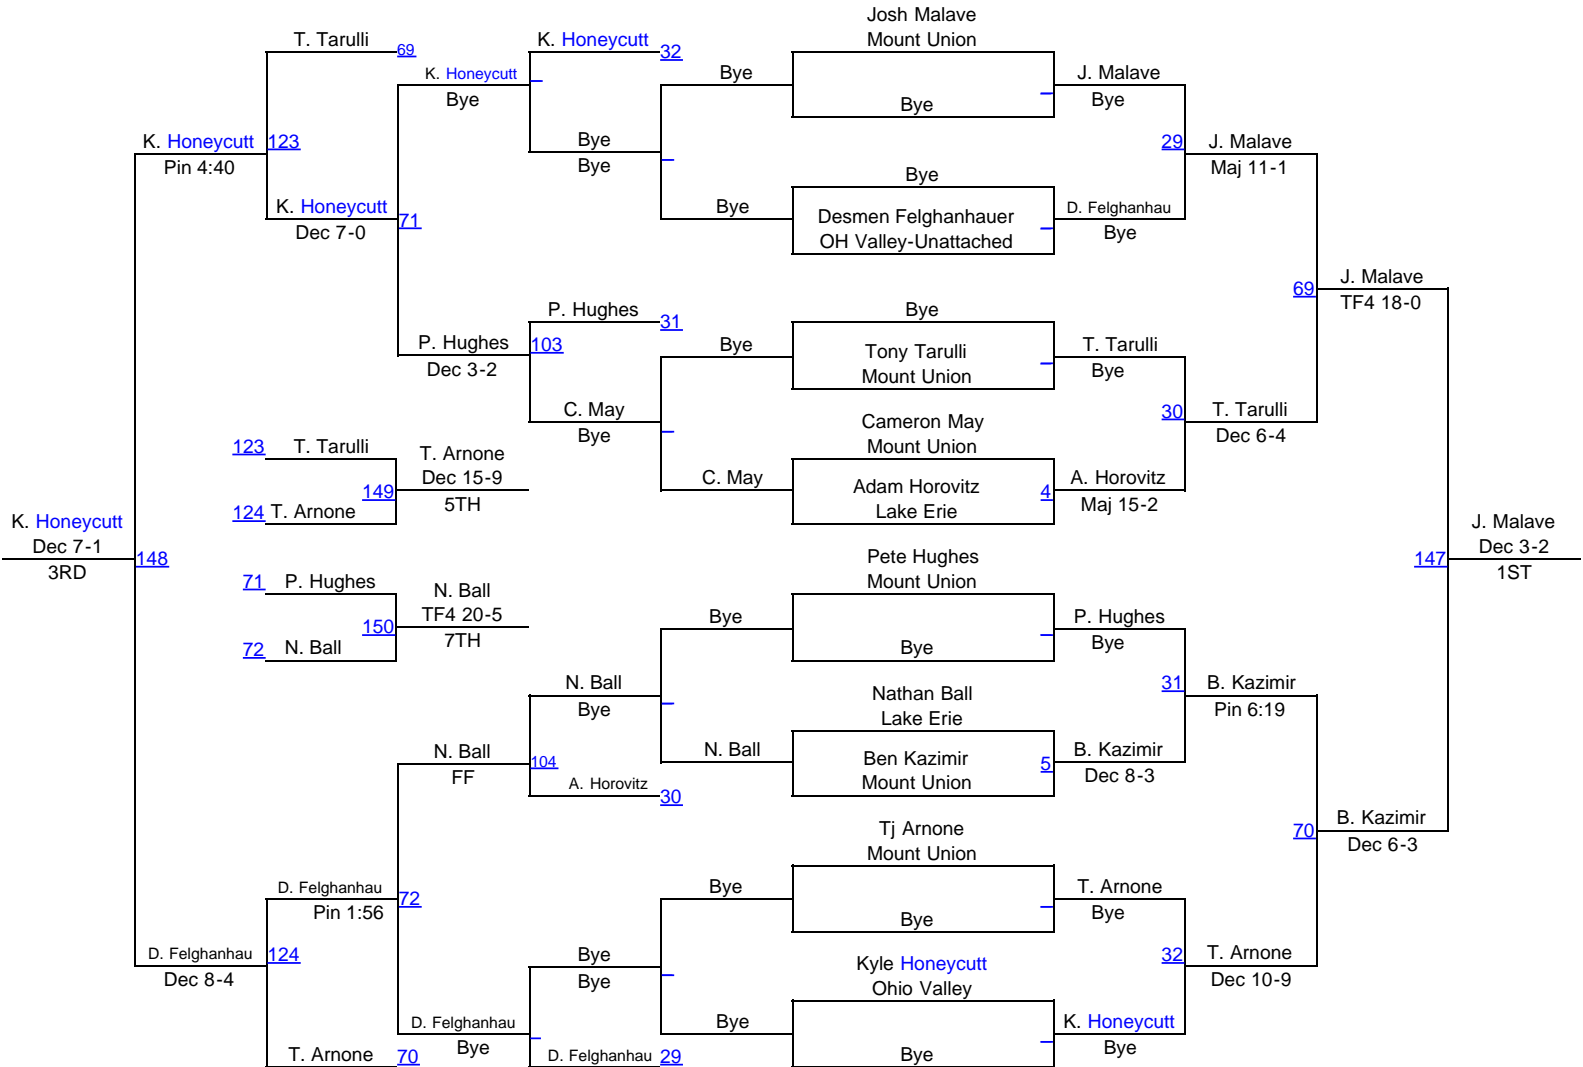

Mount Union Invitational

College 141