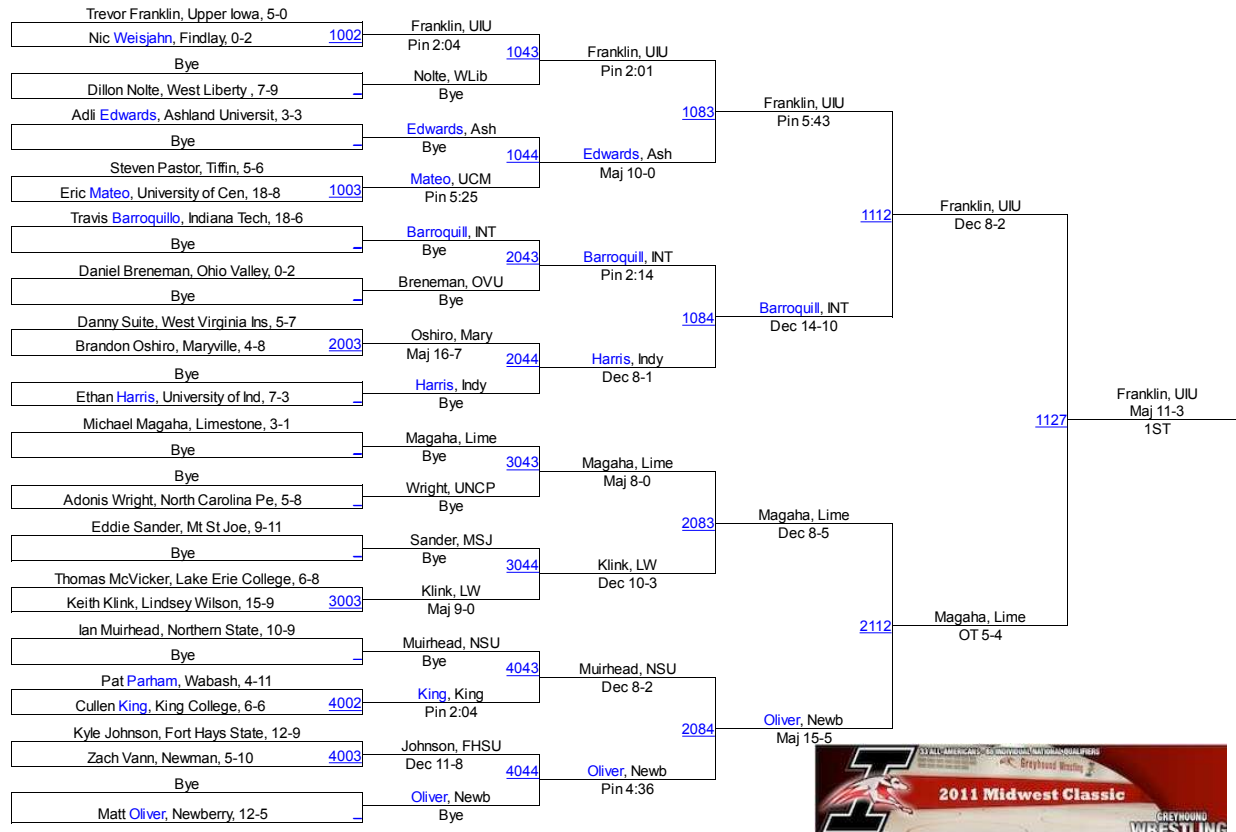

Team Scores

1. Newberry	117.0
2. Upper Iowa	115.5
3. Findlay	84.5
4. West Liberty	77.0
5. Northern State	75.0
6. Maryville	68.5
7. McKendree	67.5
8. King College	64.5
9. Limestone	63.0
10. North Carolina Pembroke	59.0
11. Lincoln College	58.5
12. Wabash	57.5
13. Ashland University	55.0
14. Lake Erie College	53.5
15. Fort Hays State	50.5
16. University of Indianapolis	44.5
17. Lindsey Wilson	38.5
18. Indiana Tech	37.0
19. Trine	36.0
20. University of Central Missouri	29.5
21. Newman	18.5
22. Mt St Joe	15.5
23. Tiffin	9.0
24. Ohio Valley	4.0
25. West Virginia Institute of Technology	0.0

Midwest Classic

125

125

Midwest Classic

133

Midwest Classic

141

141

Midwest Classic

149

149

Midwest Classic

157

157

Midwest Classic

165