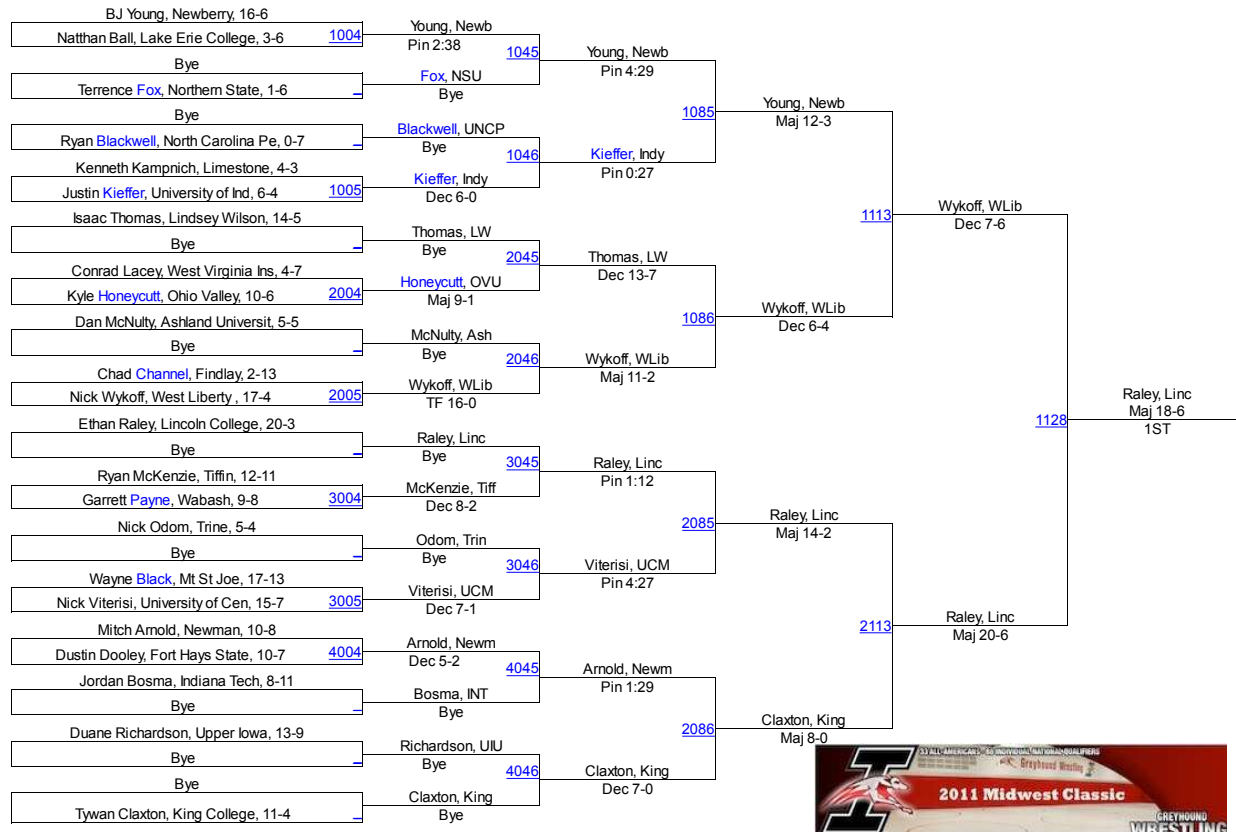

Team Scores

1. Newberry	117.0
2. Upper Iowa	115.5
3. Findlay	84.5
4. West Liberty	77.0
5. Northern State	75.0
6. Maryville	68.5
7. McKendree	67.5
8. King College	64.5
9. Limestone	63.0
10. North Carolina Pembroke	59.0
11. Lincoln College	58.5
12. Wabash	57.5
13. Ashland University	55.0
14. Lake Erie College	53.5
15. Fort Hays State	50.5
16. University of Indianapolis	44.5
17. Lindsey Wilson	38.5
18. Indiana Tech	37.0
19. Trine	36.0
20. University of Central Missouri	29.5
21. Newman	18.5
22. Mt St Joe	15.5
23. Tiffin	9.0
24. Ohio Valley	4.0
25. West Virginia Institute of Technology	0.0

Midwest Classic

125

125

Midwest Classic

133

Midwest Classic

141

141

Midwest Classic

149

149

Midwest Classic

157

157

Midwest Classic

165