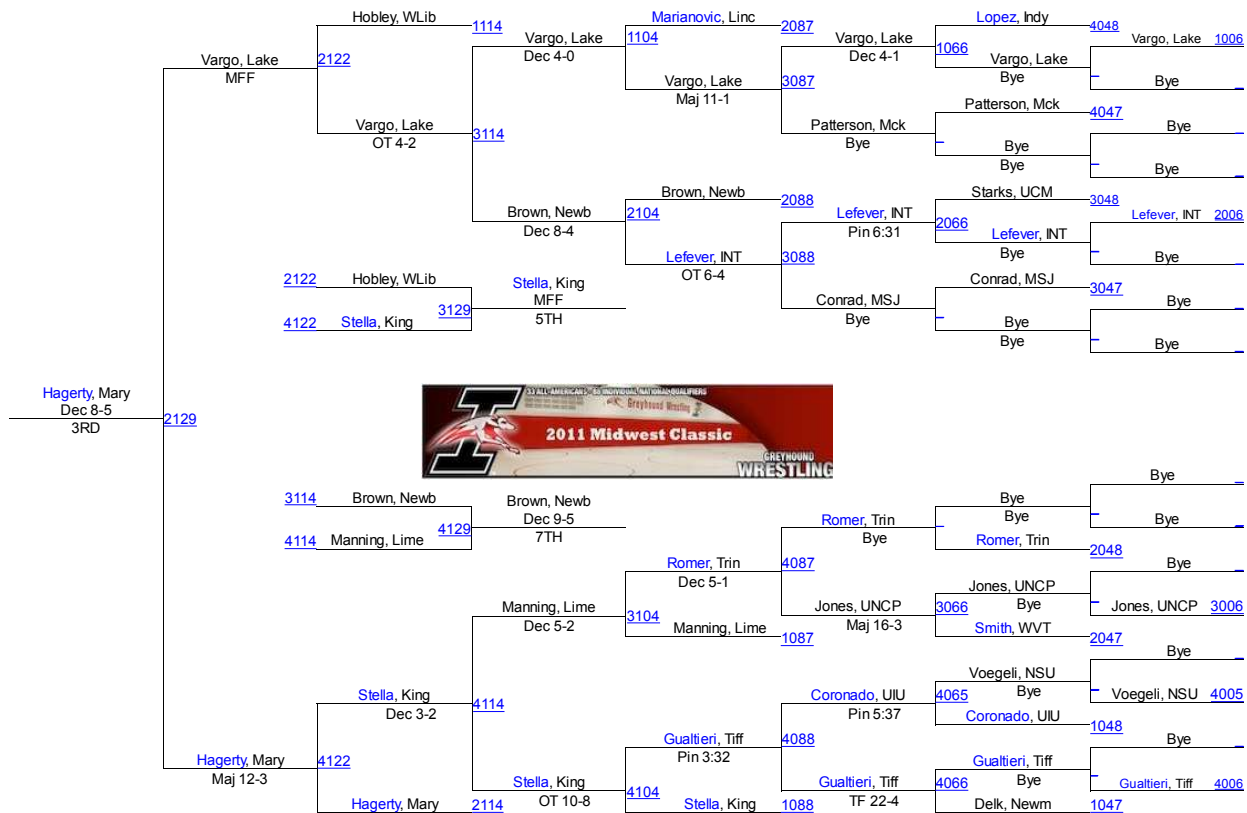

Team Scores

1. Newberry	117.0
2. Upper Iowa	115.5
3. Findlay	84.5
4. West Liberty	77.0
5. Northern State	75.0
6. Maryville	68.5
7. McKendree	67.5
8. King College	64.5
9. Limestone	63.0
10. North Carolina Pembroke	59.0
11. Lincoln College	58.5
12. Wabash	57.5
13. Ashland University	55.0
14. Lake Erie College	53.5
15. Fort Hays State	50.5
16. University of Indianapolis	44.5
17. Lindsey Wilson	38.5
18. Indiana Tech	37.0
19. Trine	36.0
20. University of Central Missouri	29.5
21. Newman	18.5
22. Mt St Joe	15.5
23. Tiffin	9.0
24. Ohio Valley	4.0
25. West Virginia Institute of Technology	0.0

Midwest Classic

125

125

Midwest Classic

133

Midwest Classic

141

141

Midwest Classic

149

149

Midwest Classic

157

157

Midwest Classic

165