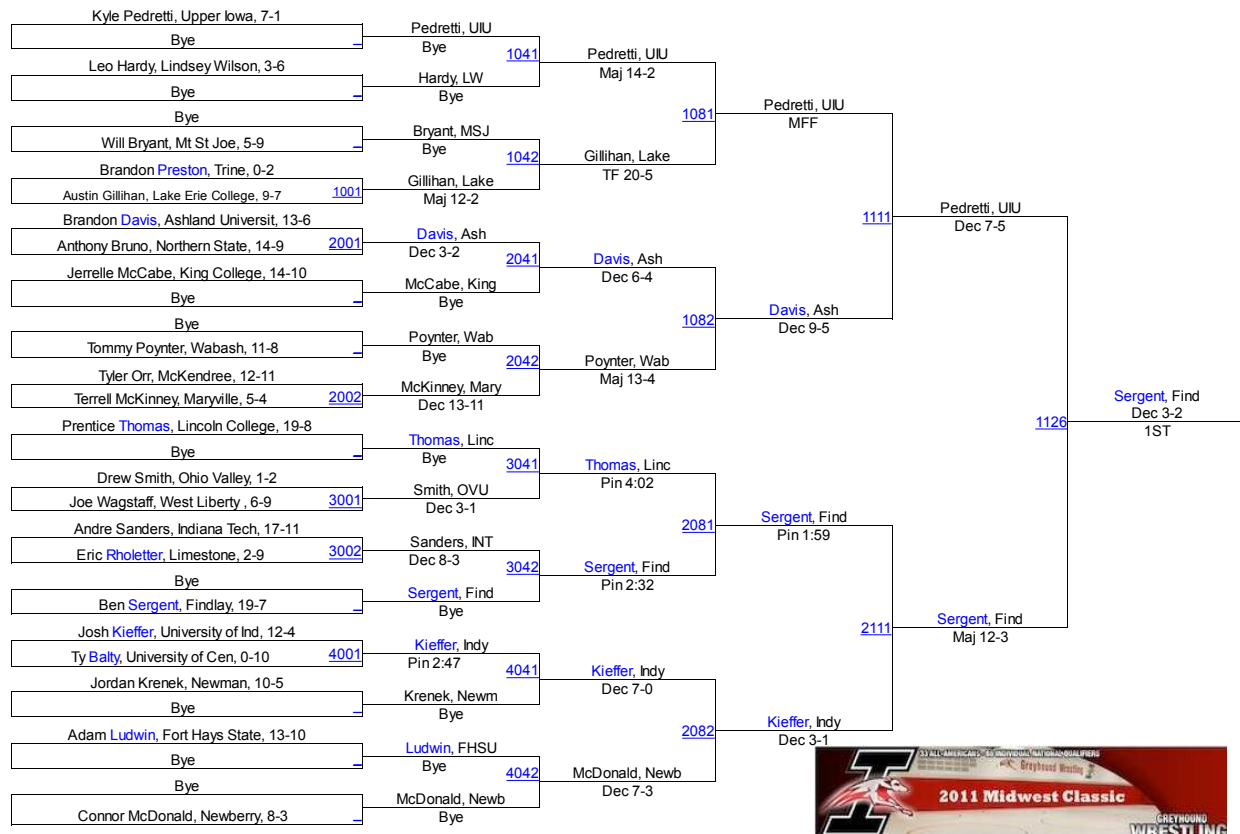

Team Scores

1. Newberry	117.0
2. Upper Iowa	115.5
3. Findlay	84.5
4. West Liberty	77.0
5. Northern State	75.0
6. Maryville	68.5
7. McKendree	67.5
8. King College	64.5
9. Limestone	63.0
10. North Carolina Pembroke	59.0
11. Lincoln College	58.5
12. Wabash	57.5
13. Ashland University	55.0
14. Lake Erie College	53.5
15. Fort Hays State	50.5
16. University of Indianapolis	44.5
17. Lindsey Wilson	38.5
18. Indiana Tech	37.0
19. Trine	36.0
20. University of Central Missouri	29.5
21. Newman	18.5
22. Mt St Joe	15.5
23. Tiffin	9.0
24. Ohio Valley	4.0
25. West Virginia Institute of Technology	0.0

Midwest Classic

125

125

Midwest Classic

133

Midwest Classic

141

141