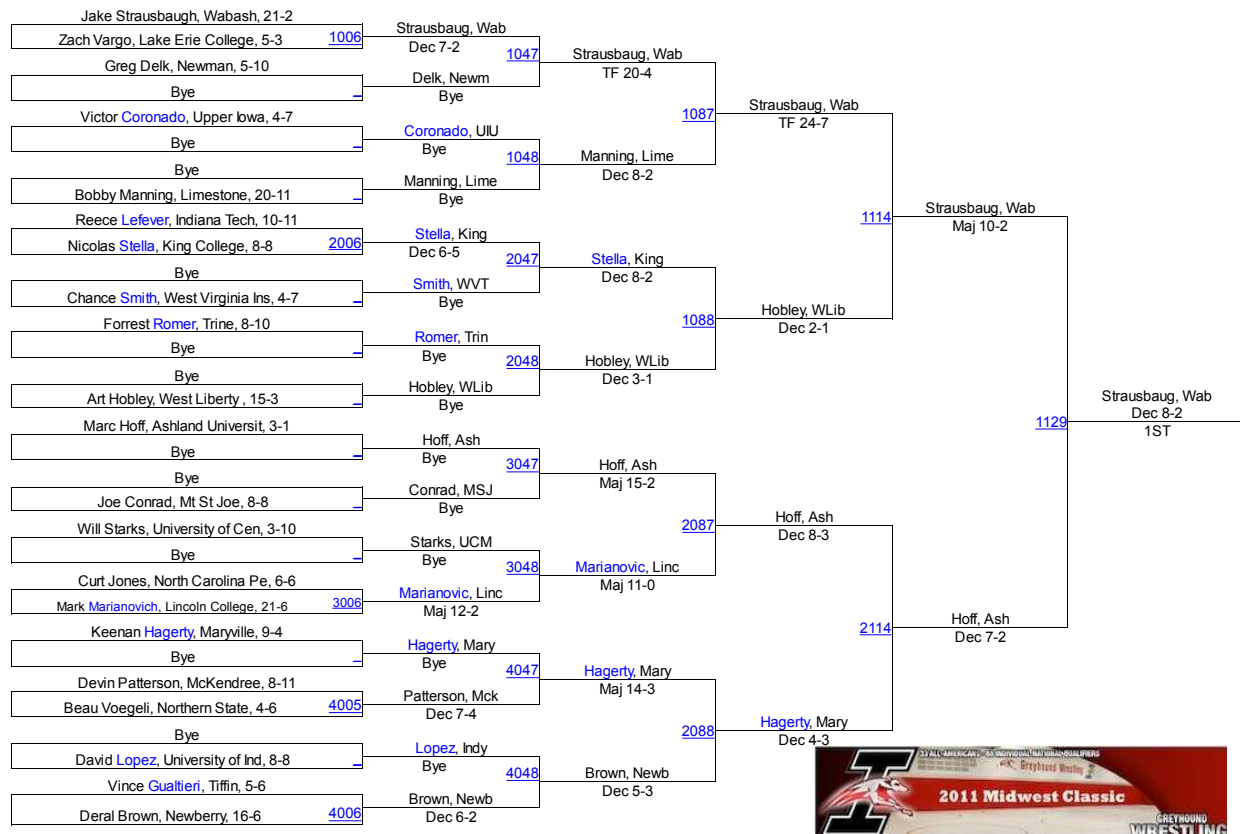

Team Scores

1. Newberry	117.0
2. Upper Iowa	115.5
3. Findlay	84.5
4. West Liberty	77.0
5. Northern State	75.0
6. Maryville	68.5
7. McKendree	67.5
8. King College	64.5
9. Limestone	63.0
10. North Carolina Pembroke	59.0
11. Lincoln College	58.5
12. Wabash	57.5
13. Ashland University	55.0
14. Lake Erie College	53.5
15. Fort Hays State	50.5
16. University of Indianapolis	44.5
17. Lindsey Wilson	38.5
18. Indiana Tech	37.0
19. Trine	36.0
20. University of Central Missouri	29.5
21. Newman	18.5
22. Mt St Joe	15.5
23. Tiffin	9.0
24. Ohio Valley	4.0
25. West Virginia Institute of Technology	0.0

Midwest Classic

125

125

Midwest Classic

133

Midwest Classic

141

141

Midwest Classic

149

149

Midwest Classic

157

157

Midwest Classic

165