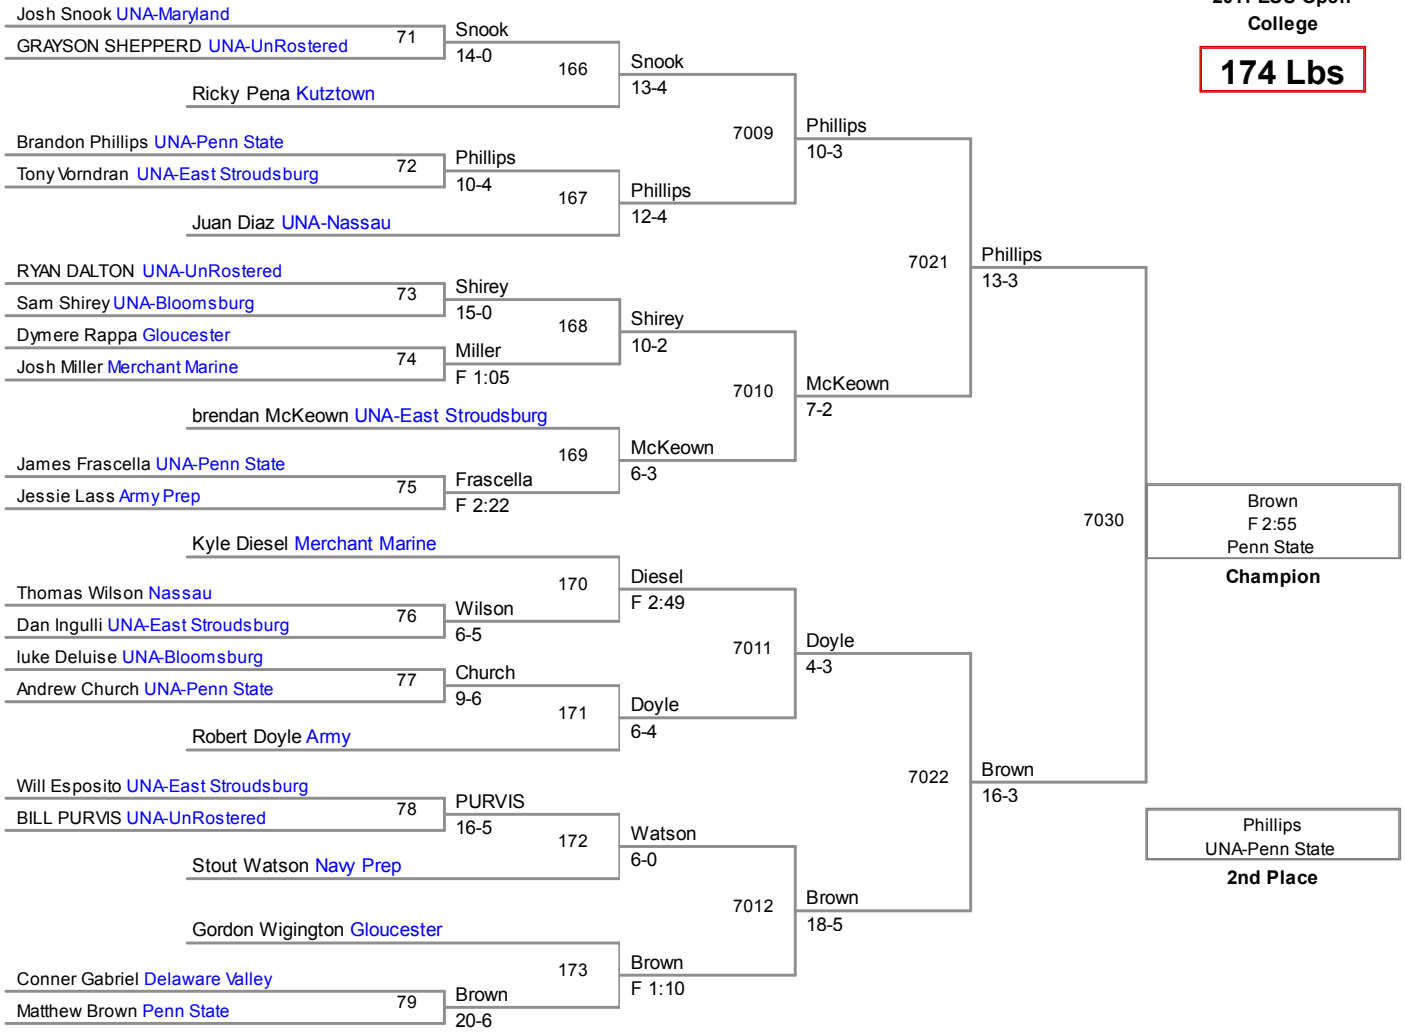

125 Lbs

133 Lbs

149 Lbs

157 Lbs

157 Lbs

165 Lbs

174 Lbs

184 Lbs

2011 ESU Open
College

197 Lbs

285 Lbs