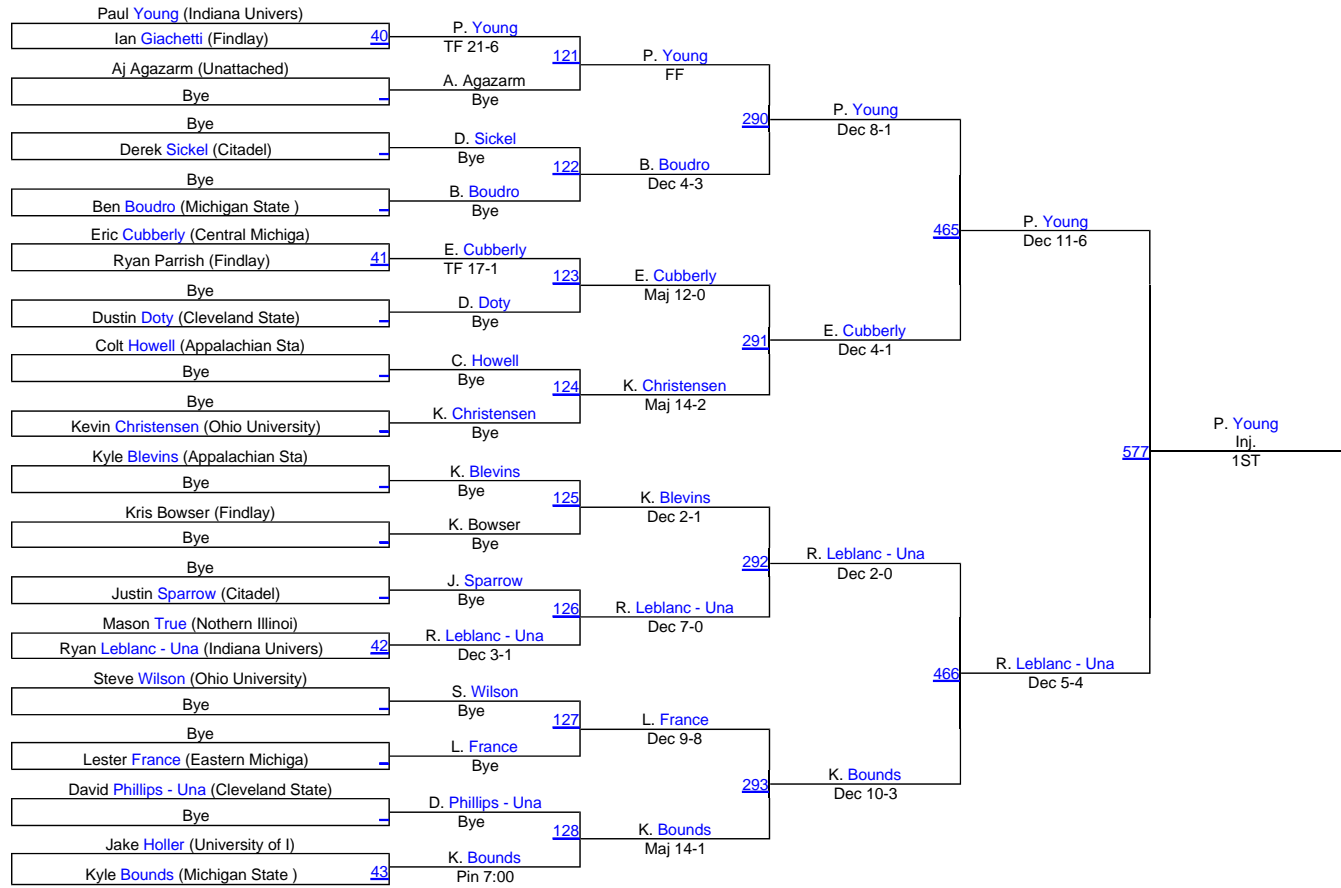

Michigan State Open

OPEN 165