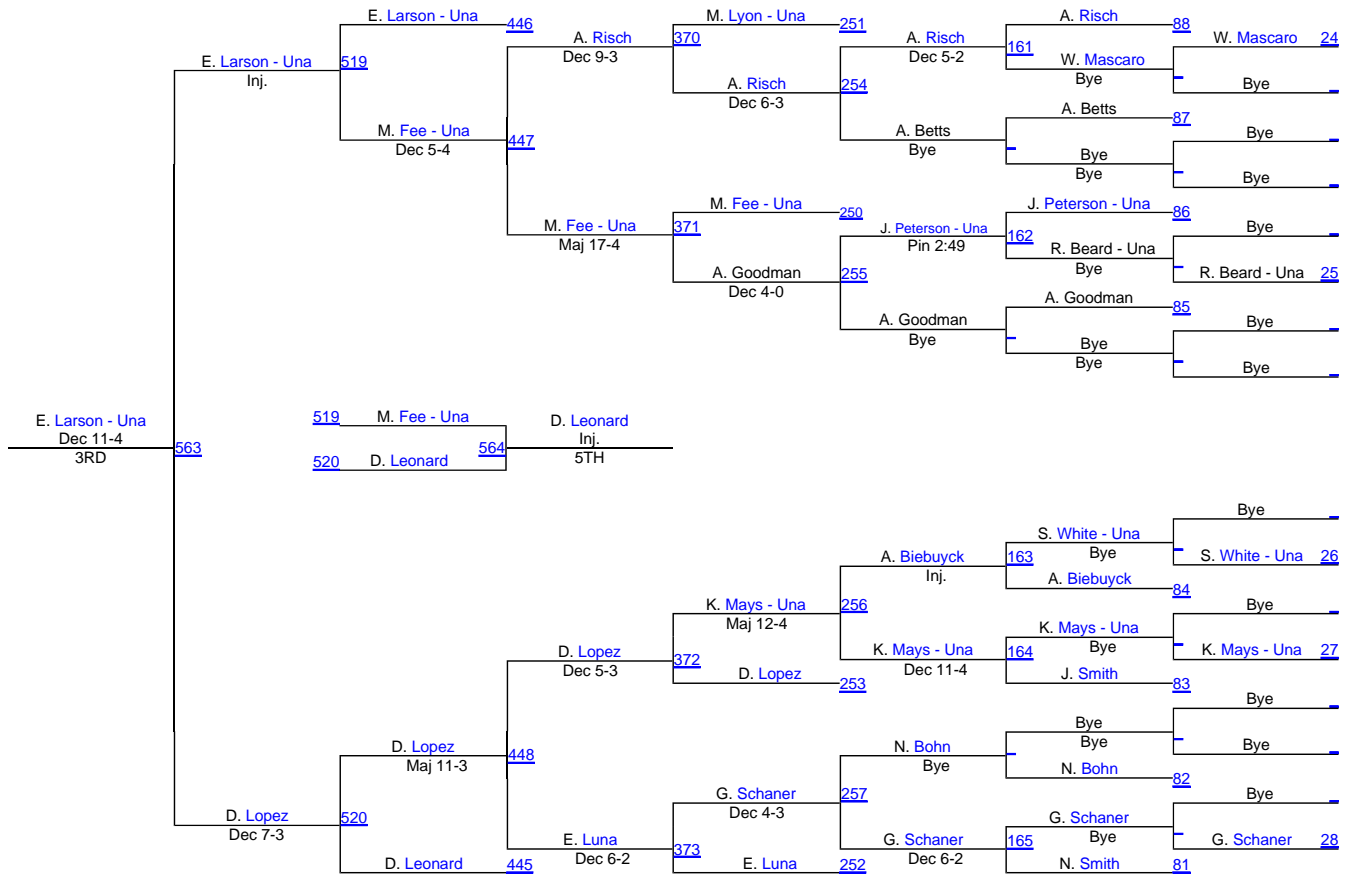

FRESH/SOPH 149