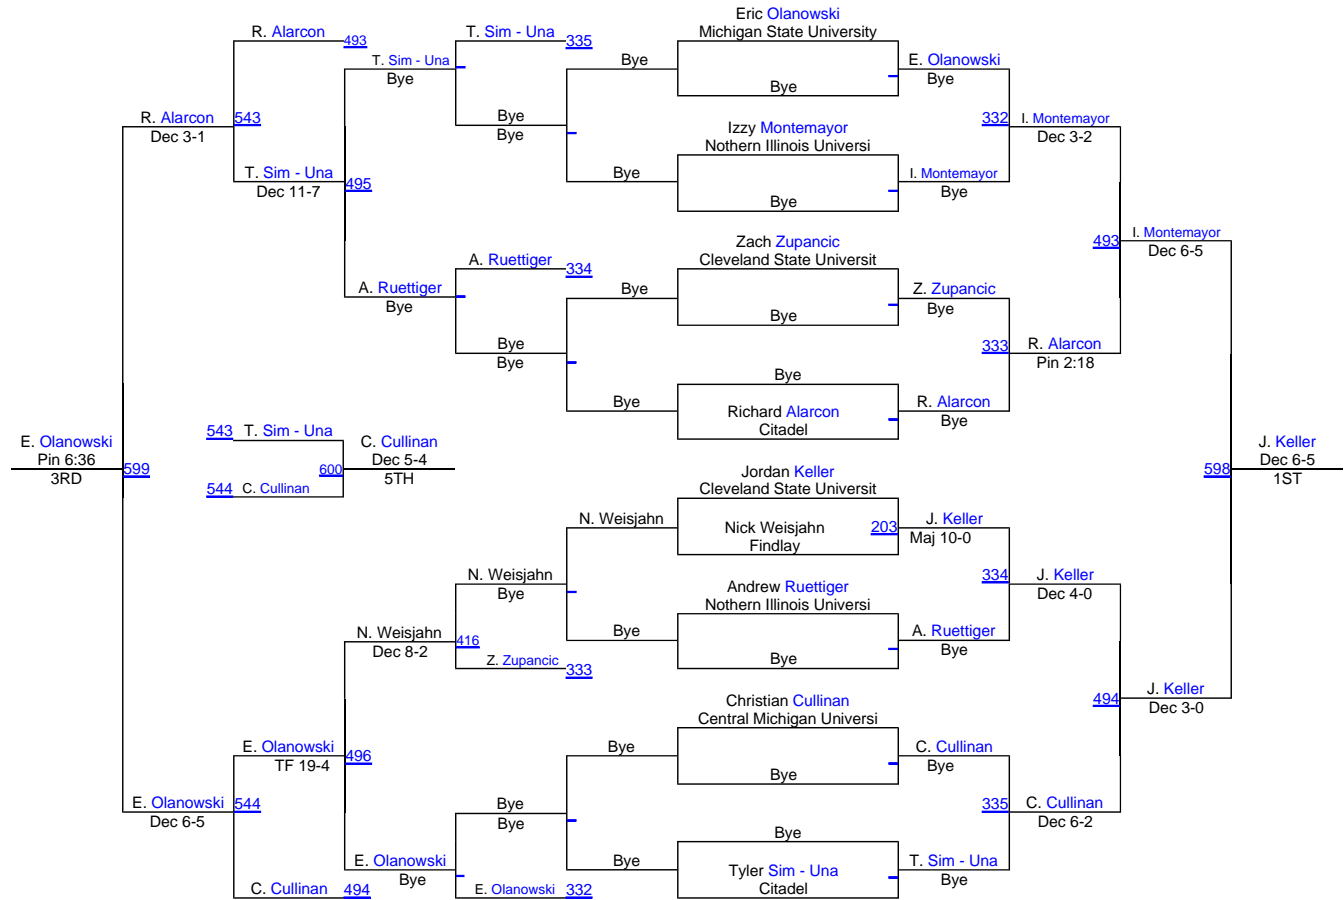

Michigan State Open

OPEN 125