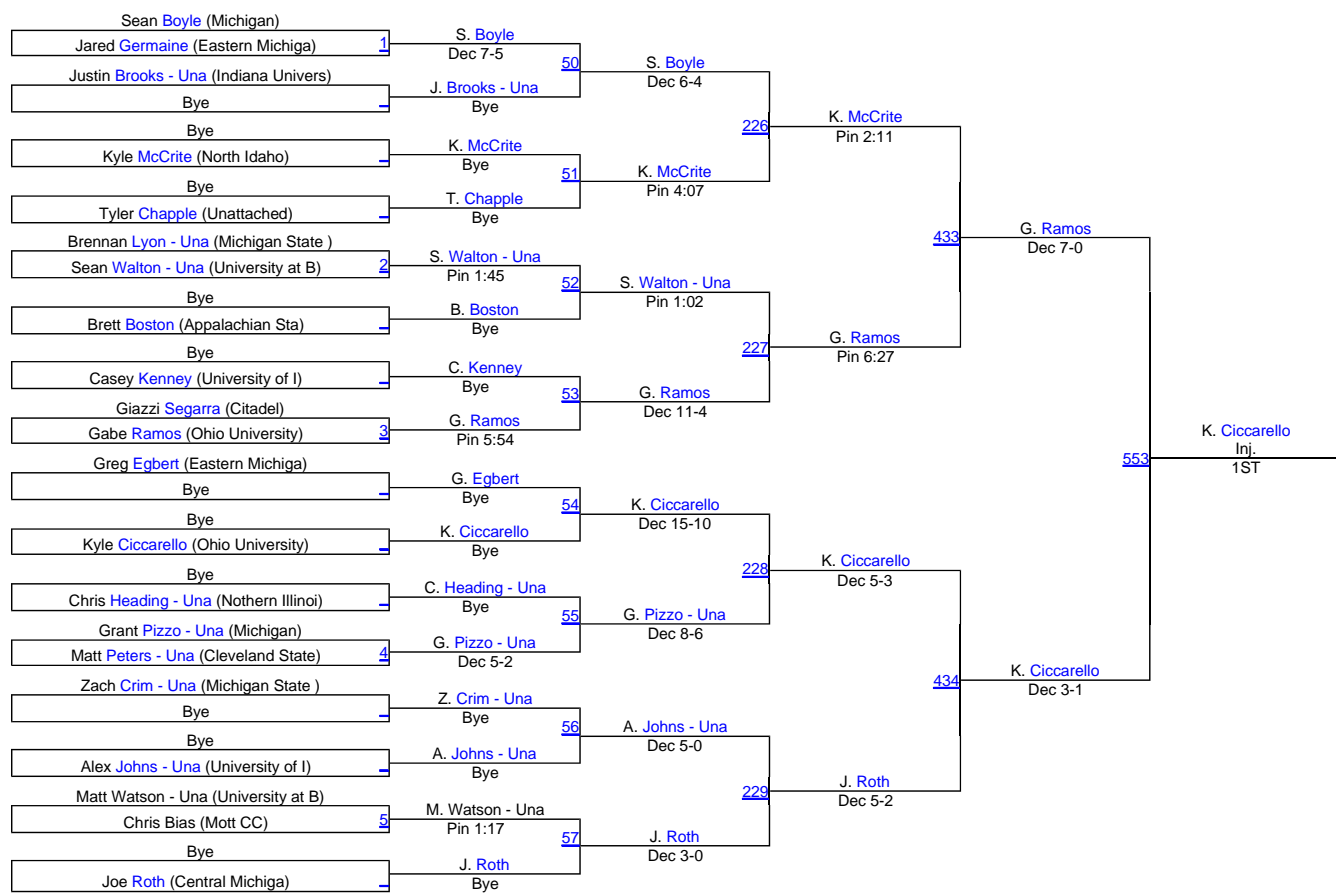

# Michigan State Open

**FRESH/SOPH 125**