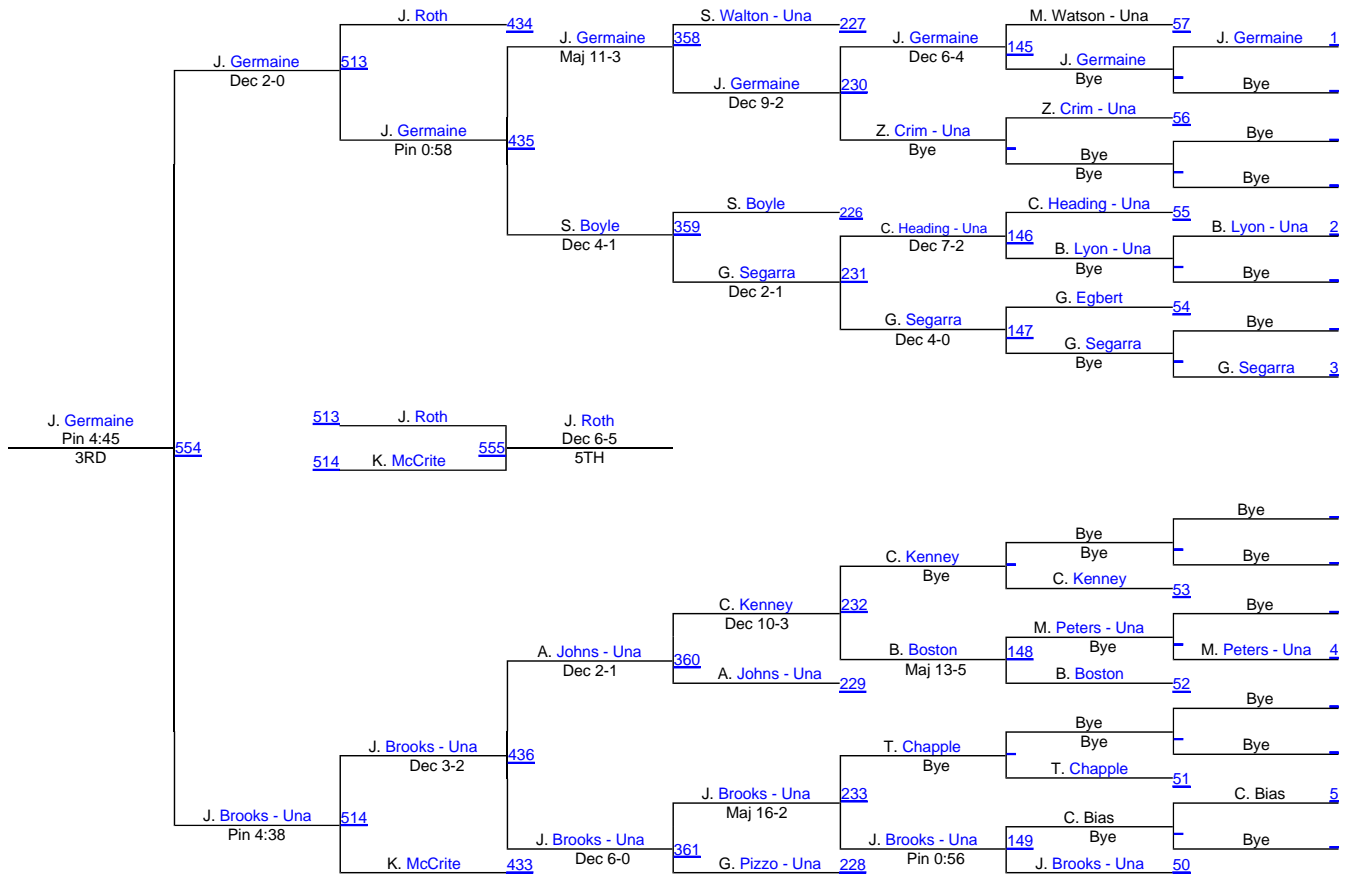

FRESH/SOPH 125