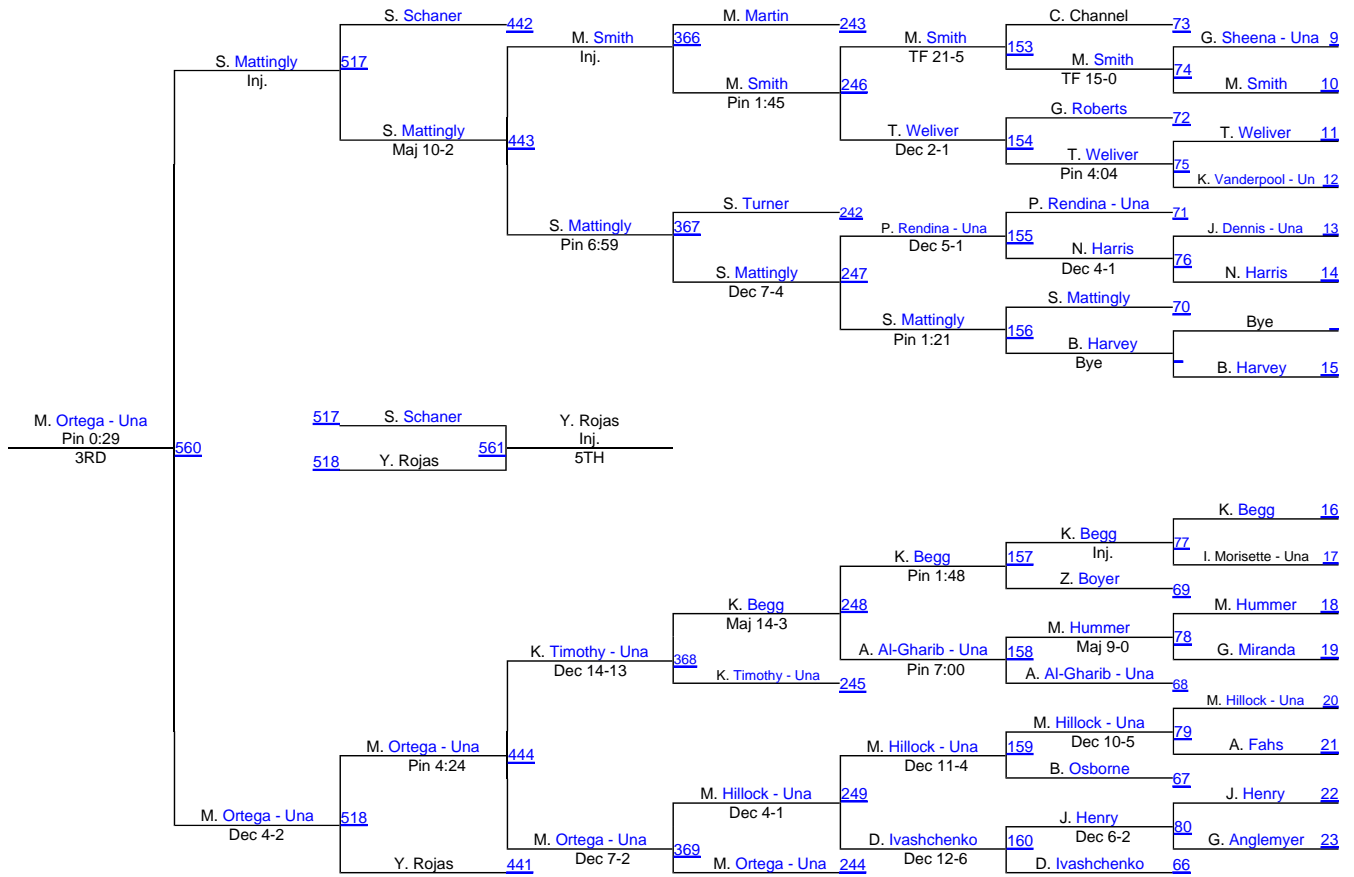

FRESH/SOPH 141