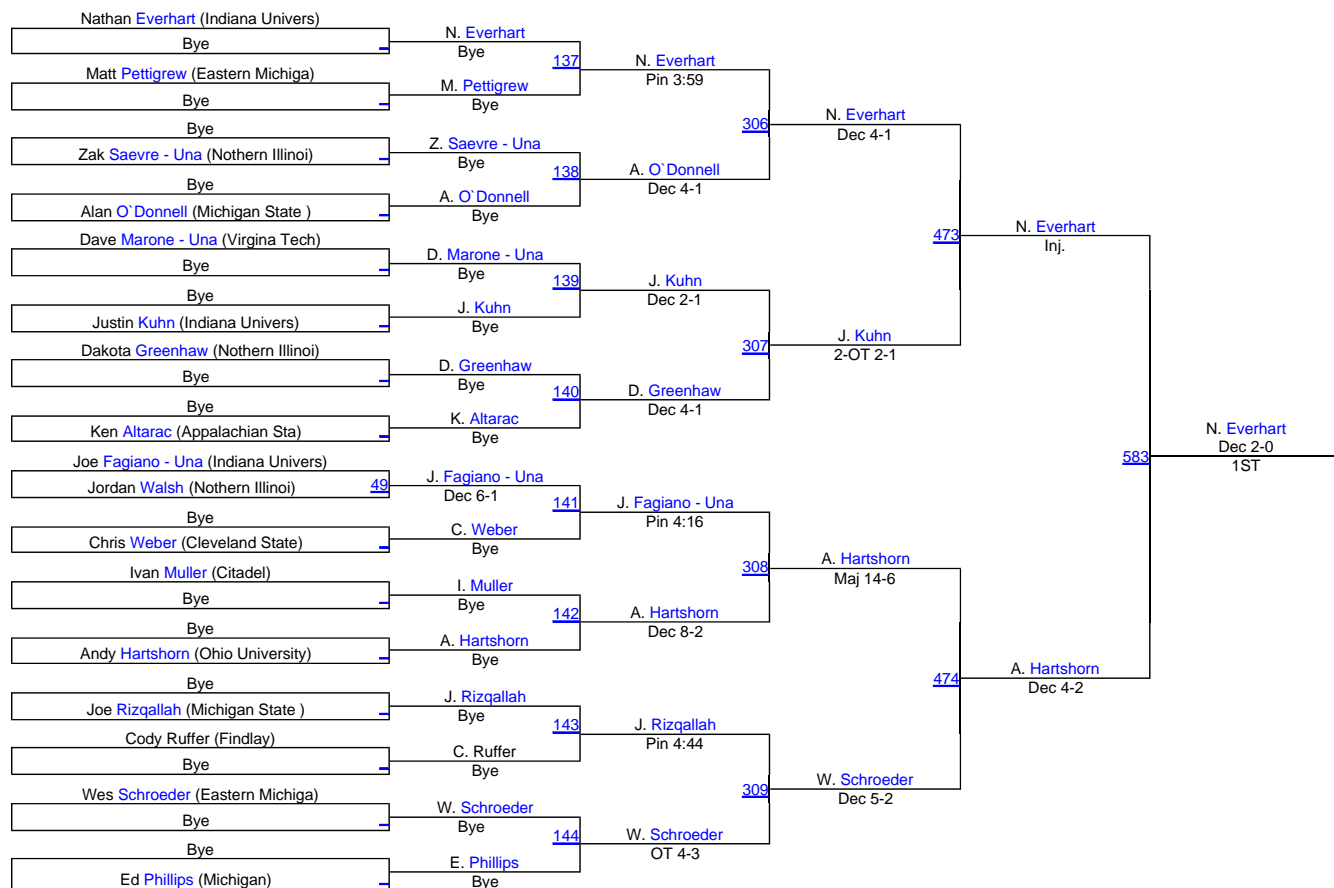

Michigan State Open

OPEN 285