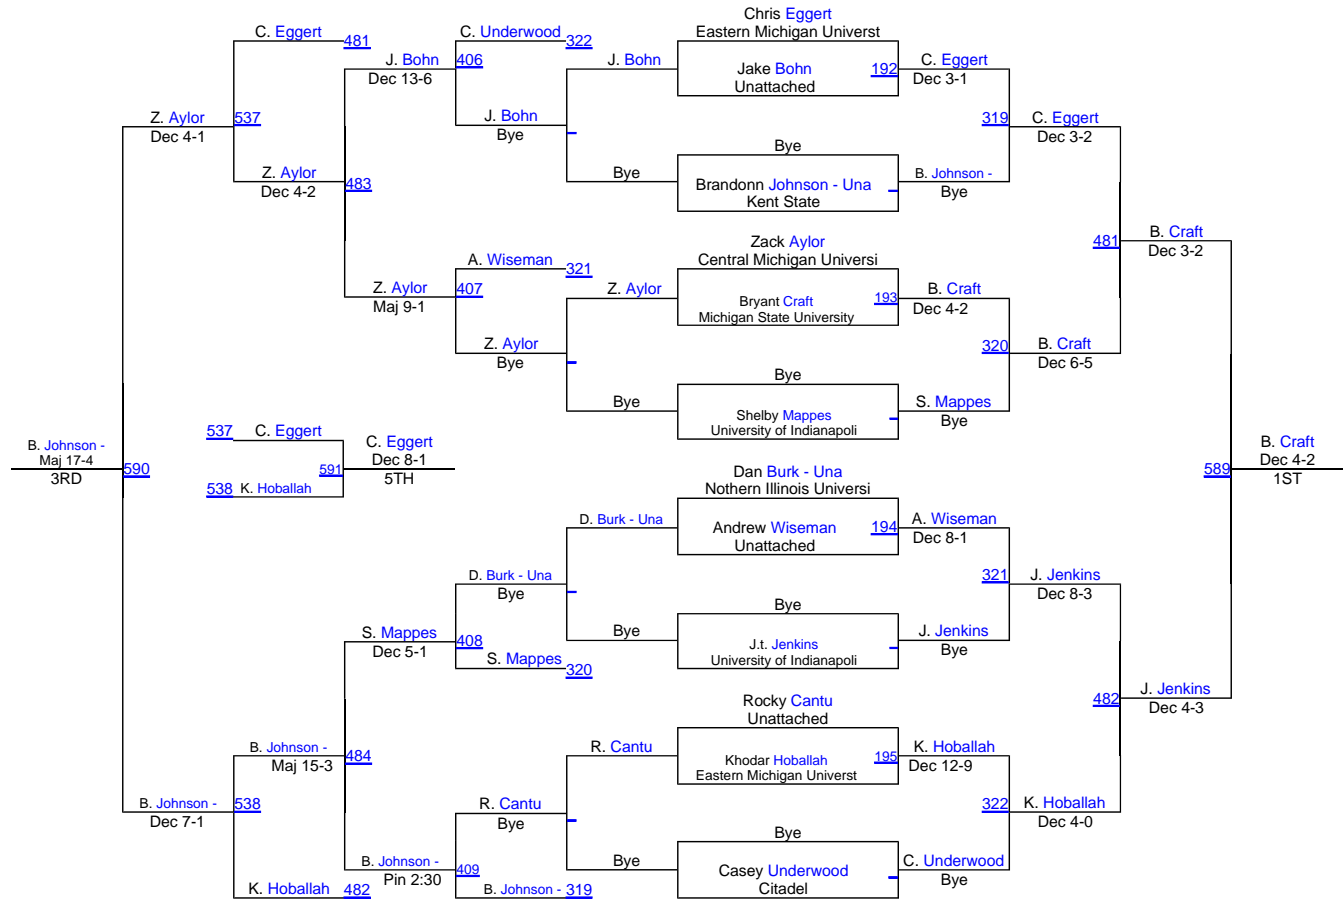

Michigan State Open

FRESH/SOPH 174