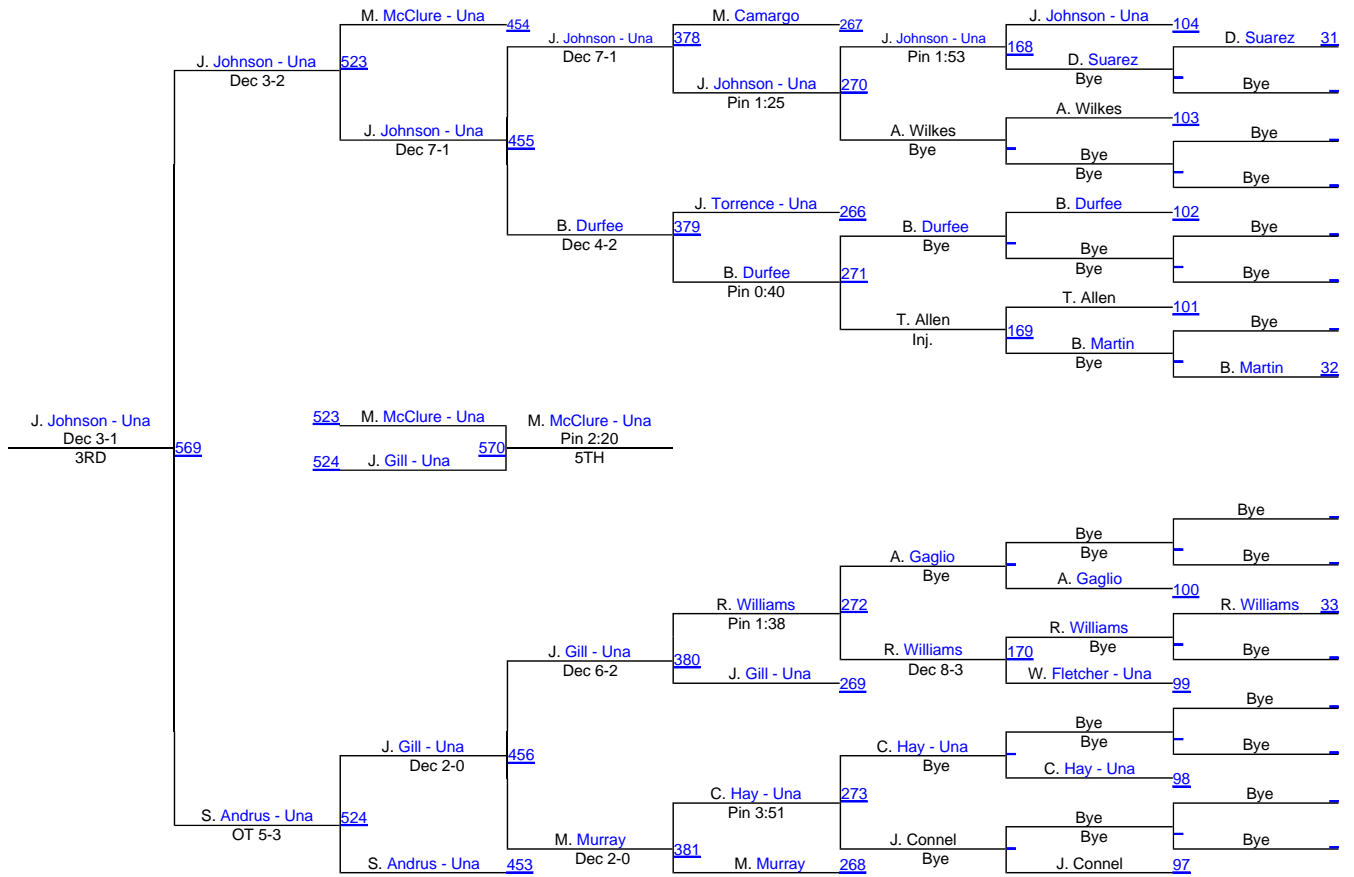

FRESH/SOPH 285