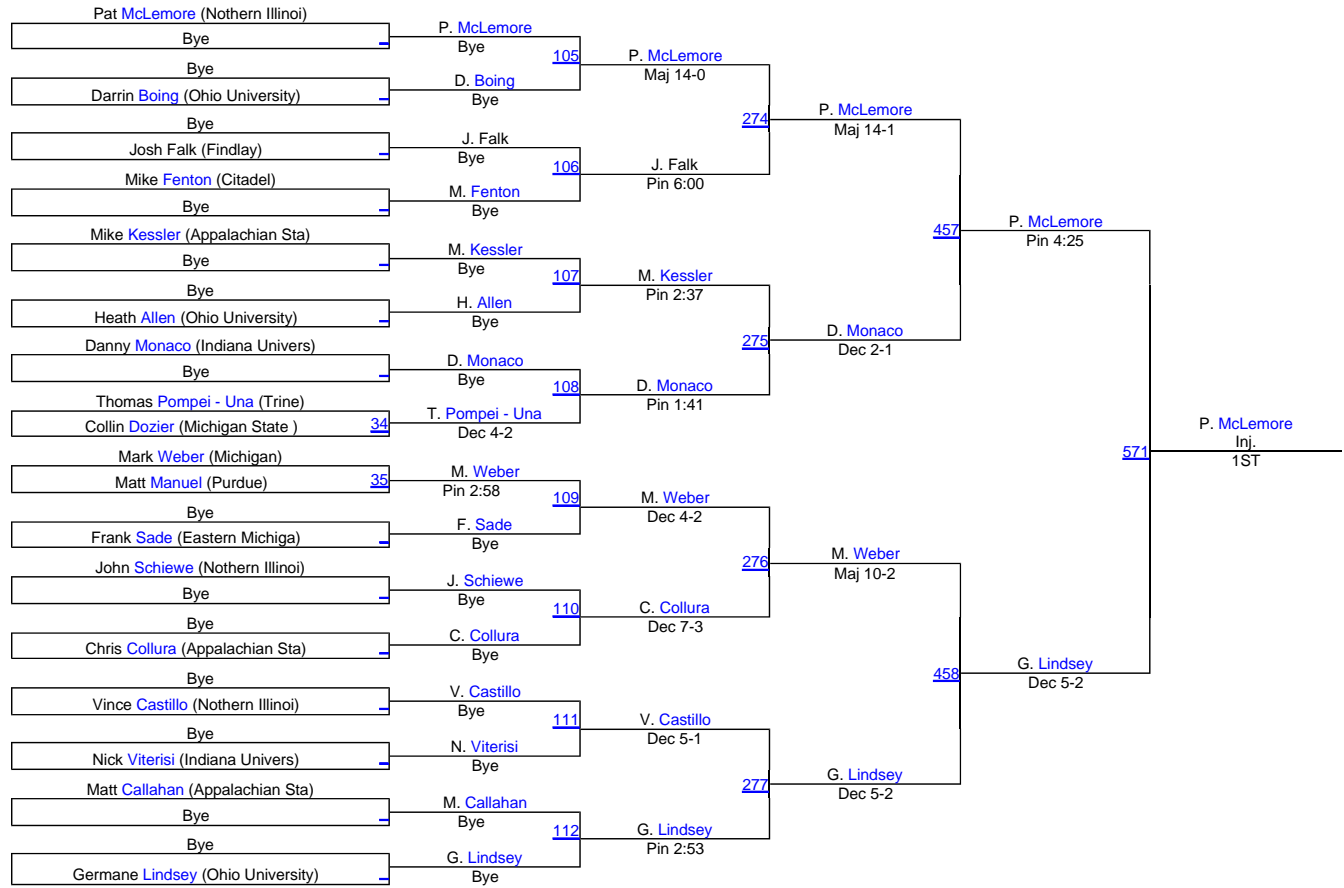

Michigan State Open

OPEN 141