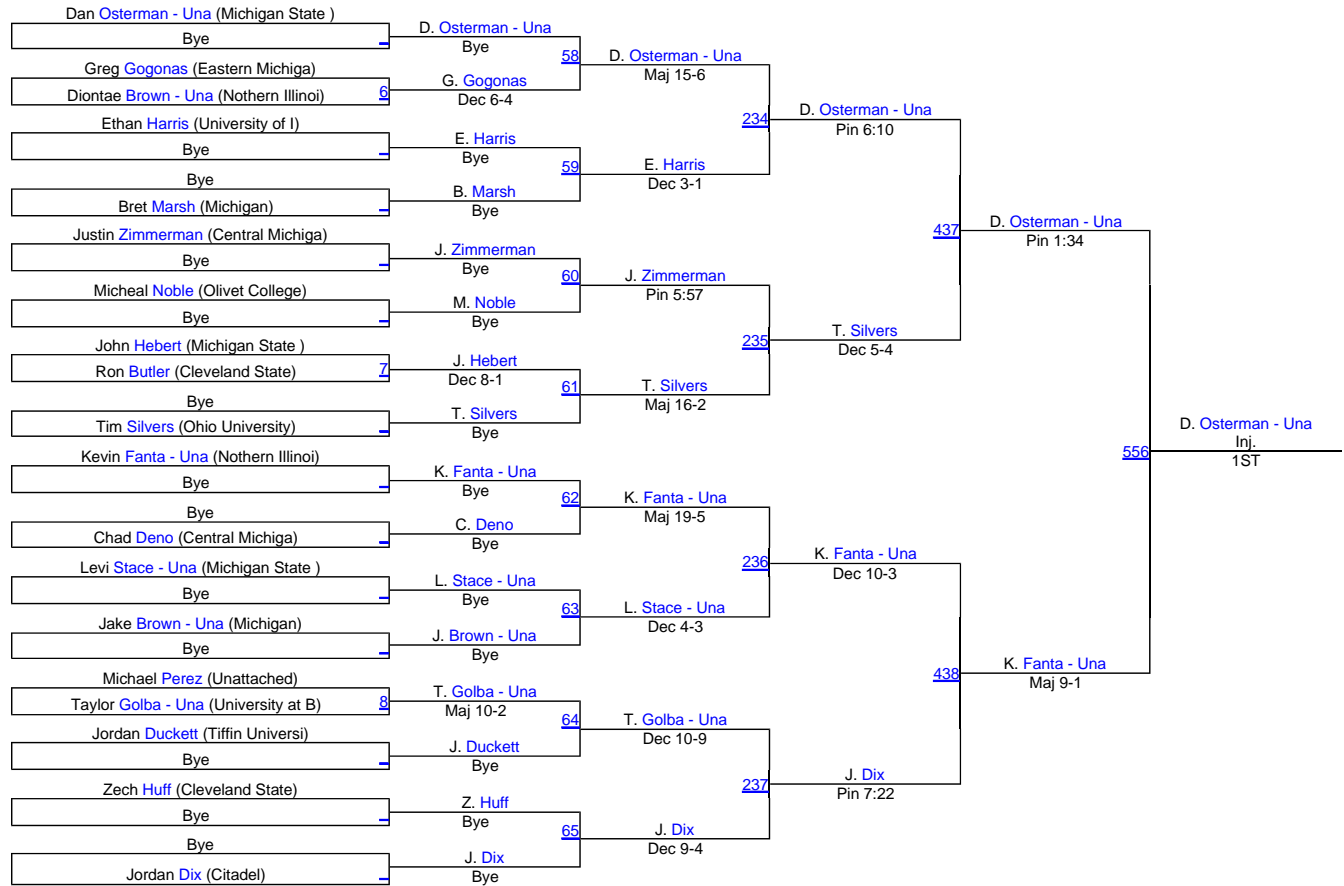

Michigan State Open

FRESH/SOPH 133