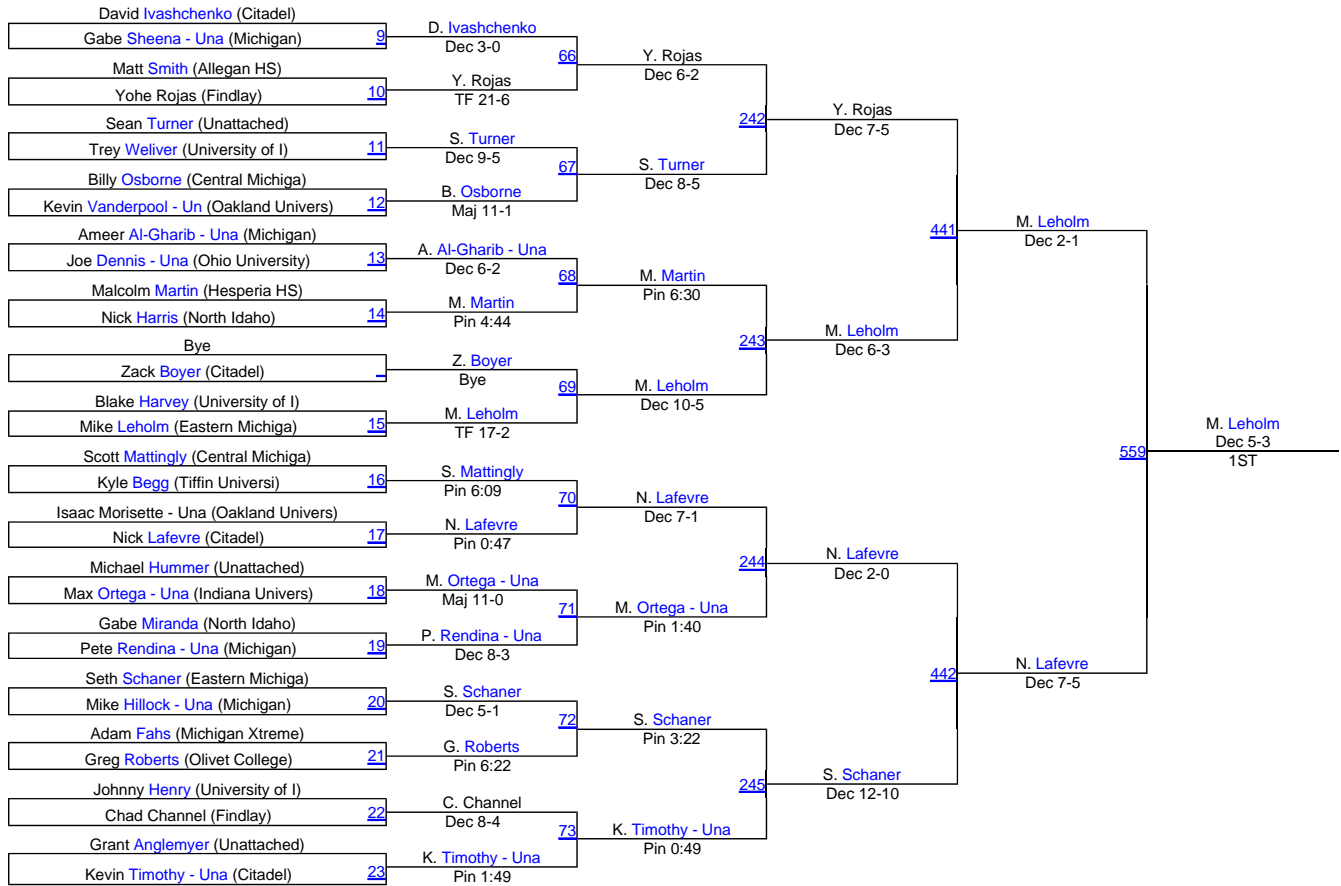

Michigan State Open

FRESH/SOPH 141