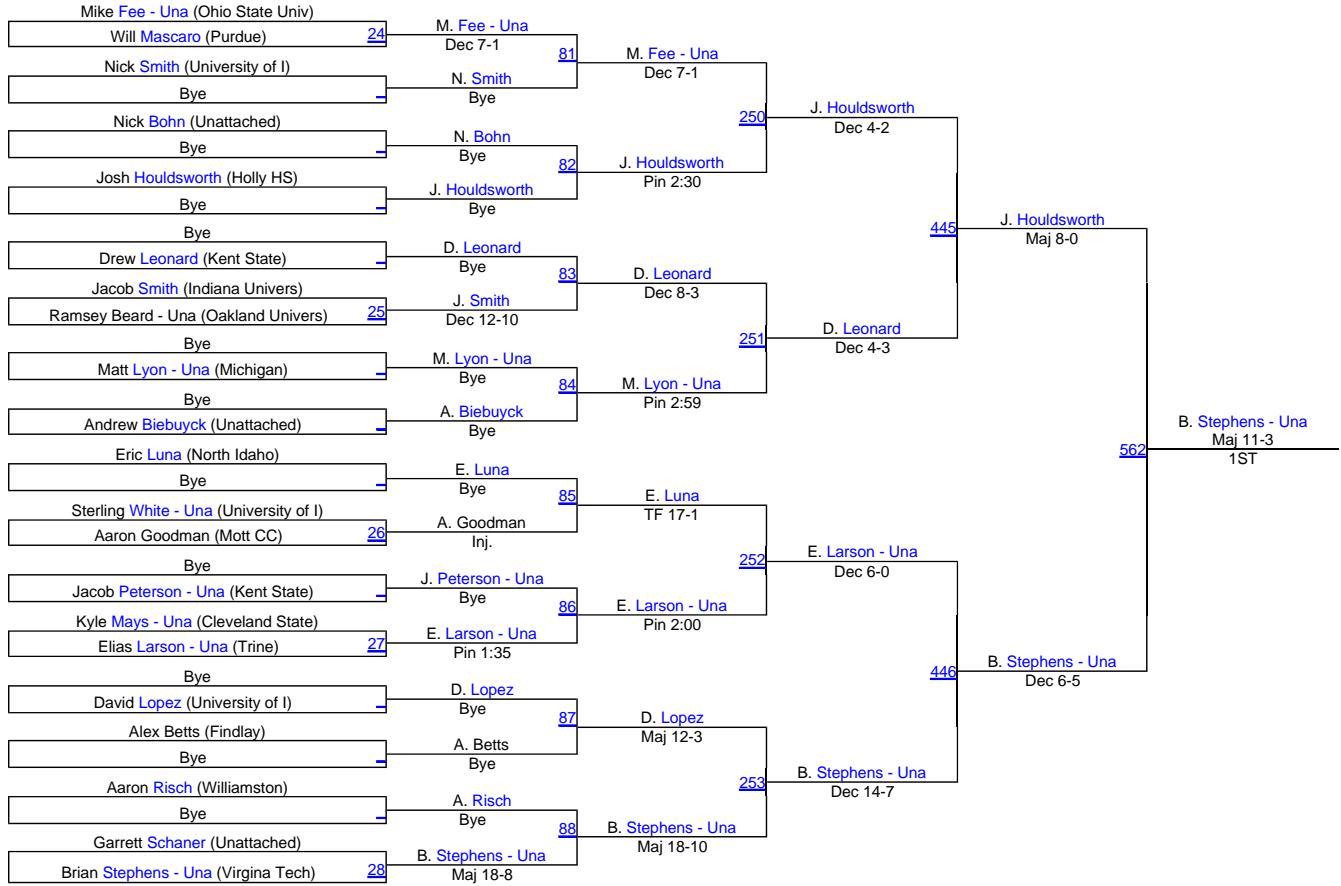

Michigan State Open

FRESH/SOPH 149