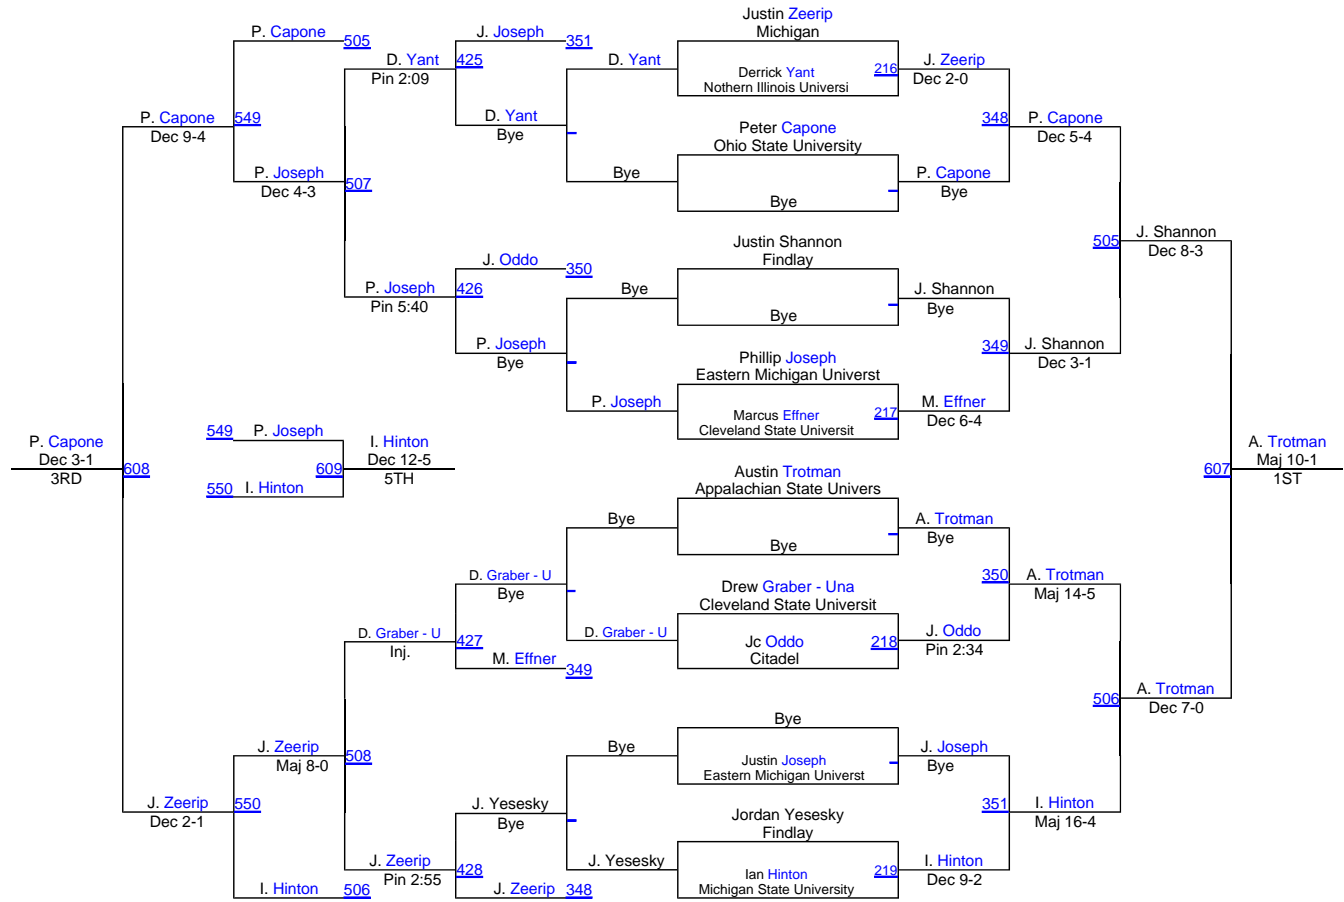

Michigan State Open

OPEN 174