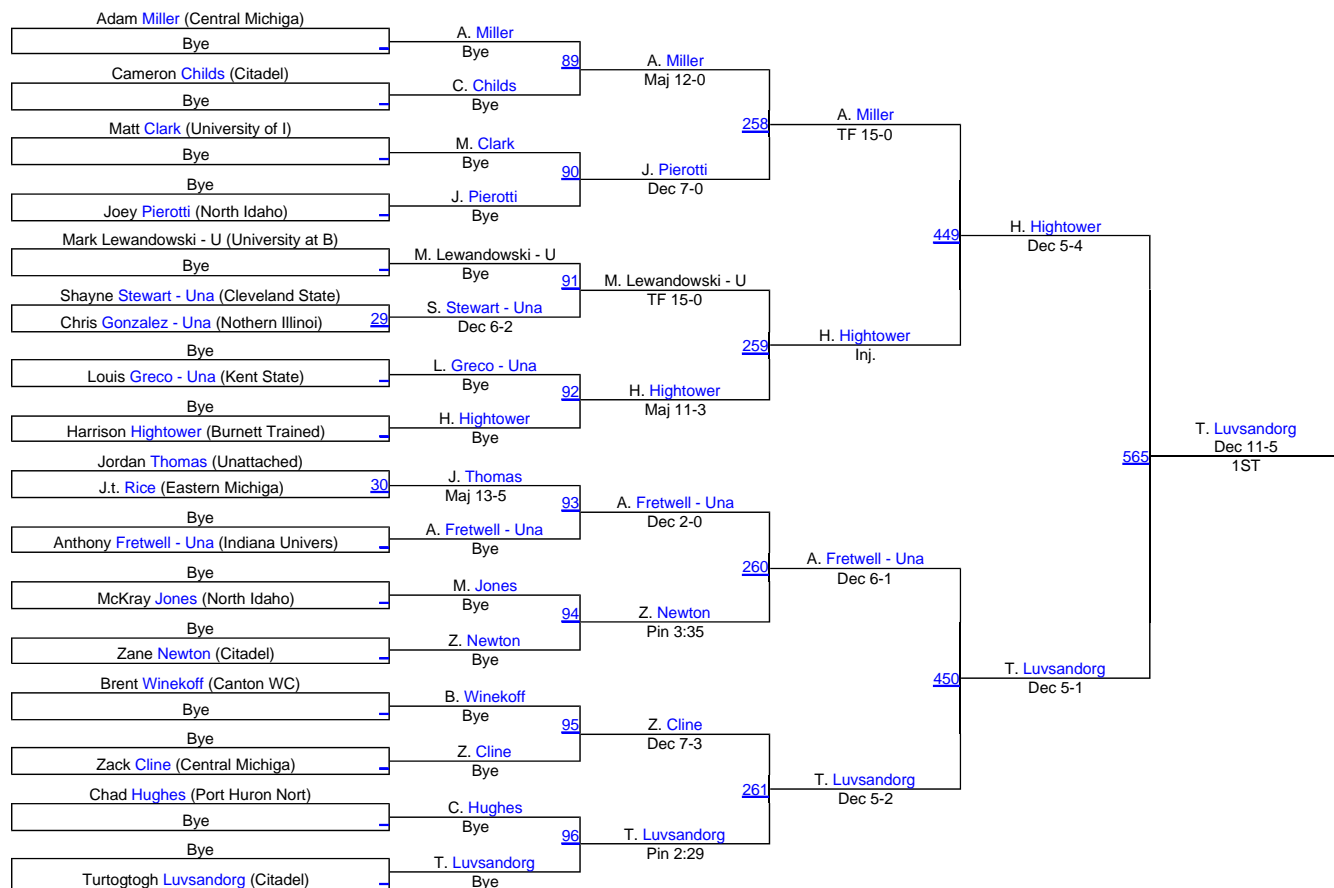

Michigan State Open

FRESH/SOPH 157