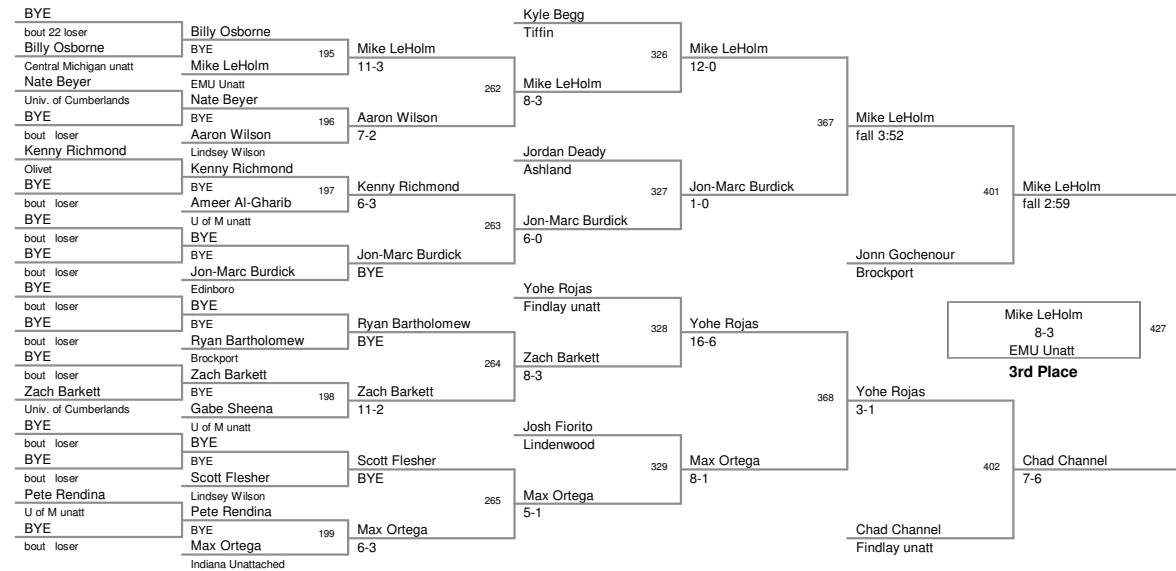

EMU OPEN
Freshmen-Sophomore

141 Lbs