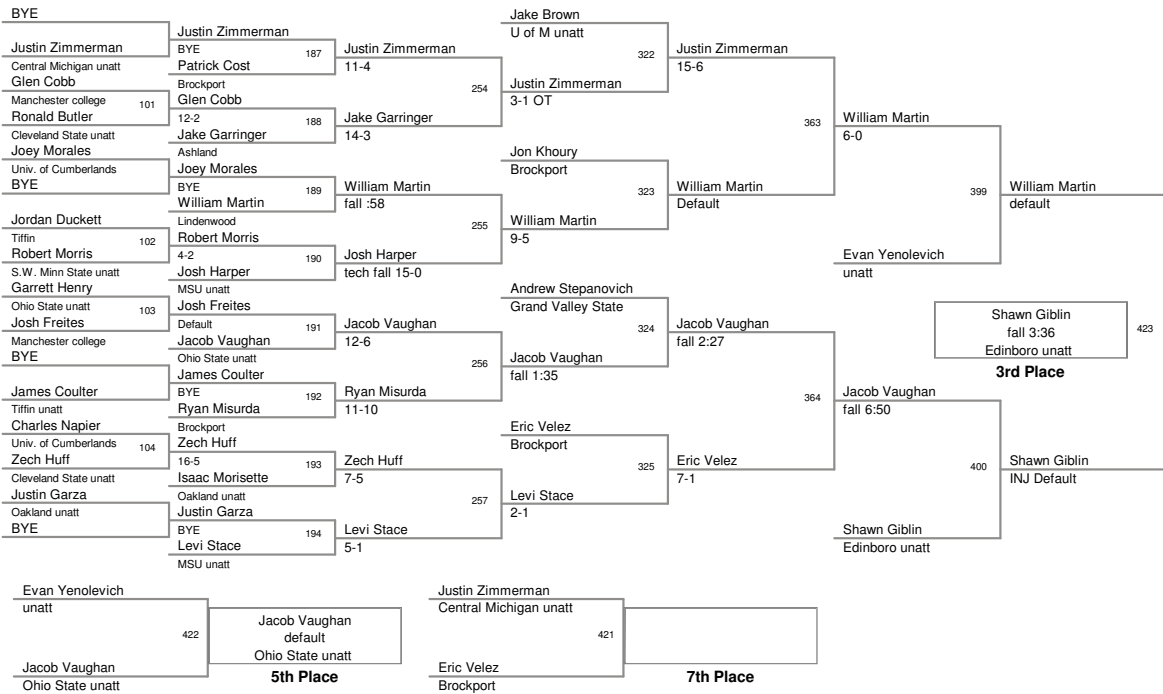

EMU OPEN
Freshmen-Sophomore

133 Lbs