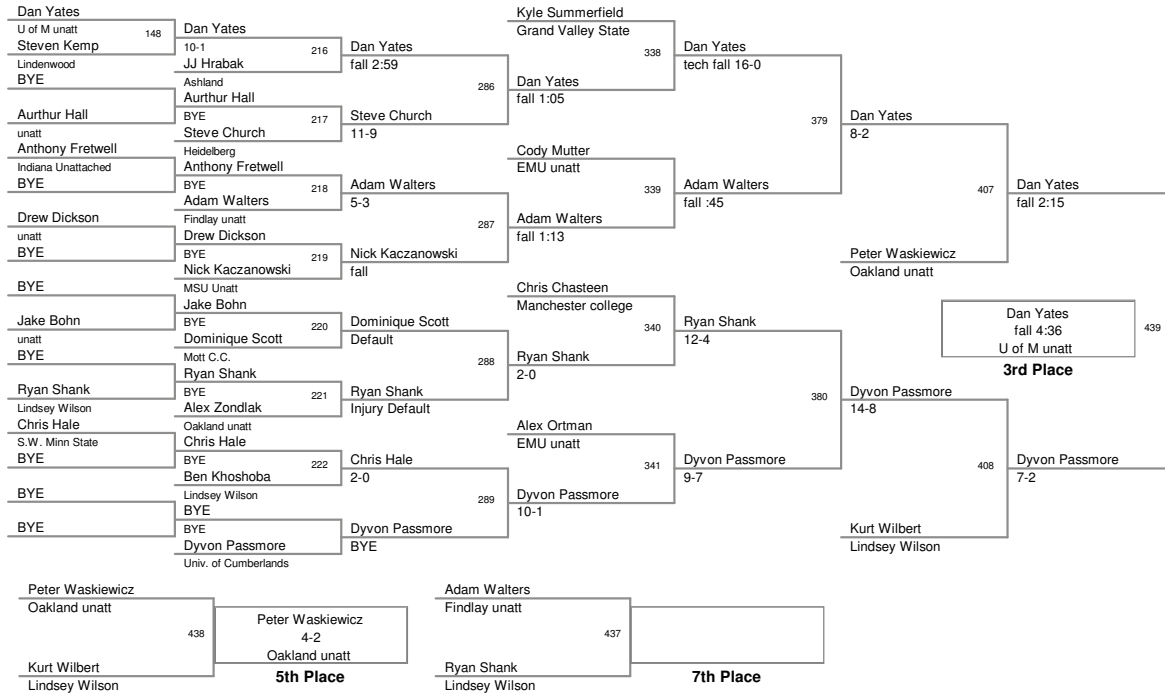

EMU OPEN
Freshmen-Sophomore

165 Lbs