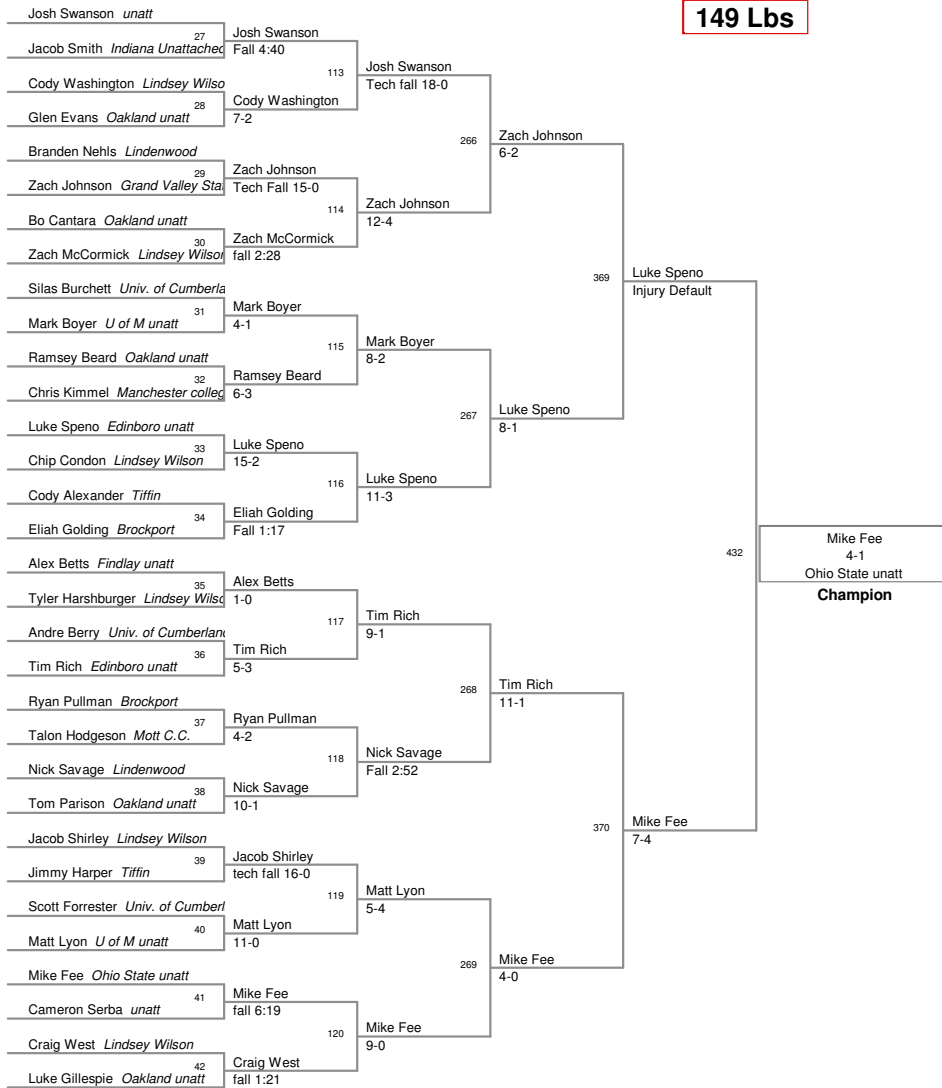

EMU OPEN
Freshmen-Sophomore

133 Lbs

EMU OPEN
Freshmen-Sophomore

141 Lbs

EMU OPEN
Freshmen-Sophomore

149 Lbs

EMU OPEN
Freshmen-Sophomore

157 Lbs

EMU OPEN
Freshmen-Sophomore

165 Lbs

EMU OPEN
Freshmen-Sophomore

174 Lbs

EMU OPEN
Freshmen-Sophomore

184 Lbs

EMU OPEN
Freshmen-Sophomore

197 Lbs