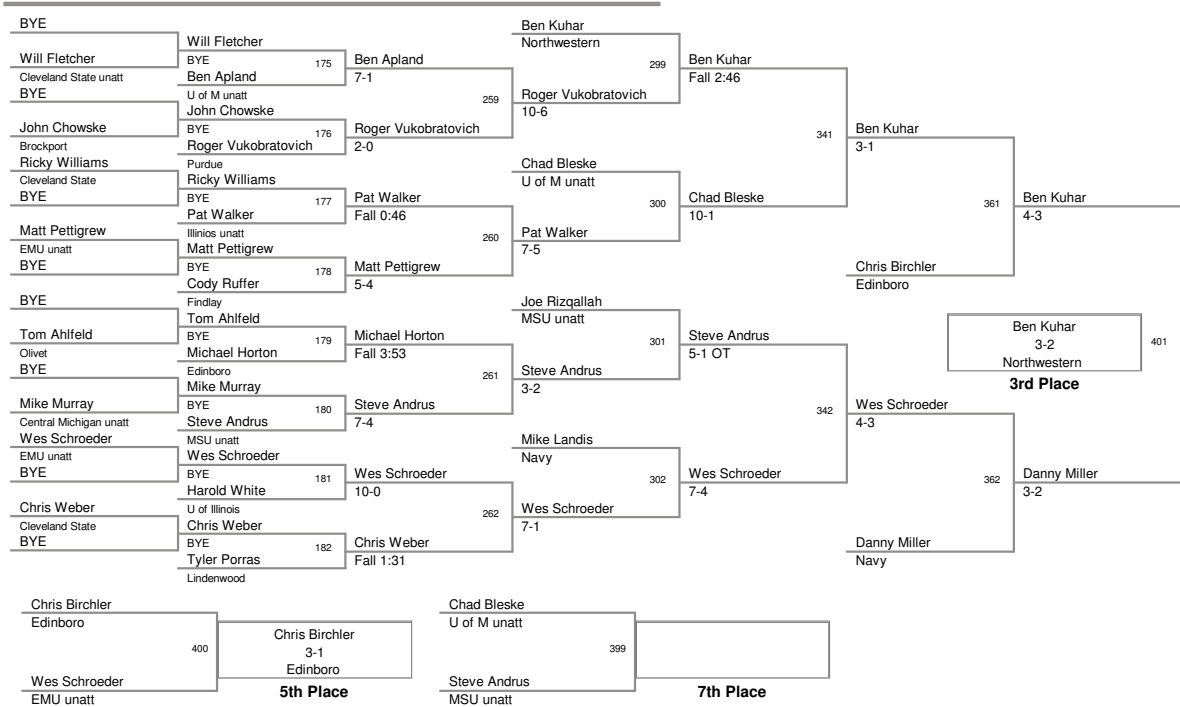

EMU OPEN 2
EMU OPEN 2 Division

174 Lbs

EMU OPEN 2
EMU OPEN 2 Division

197 Lbs

EMU OPEN 2
EMU OPEN 2 Division

285 Lbs

EMU OPEN
Freshmen-Sophomore

125 Lbs