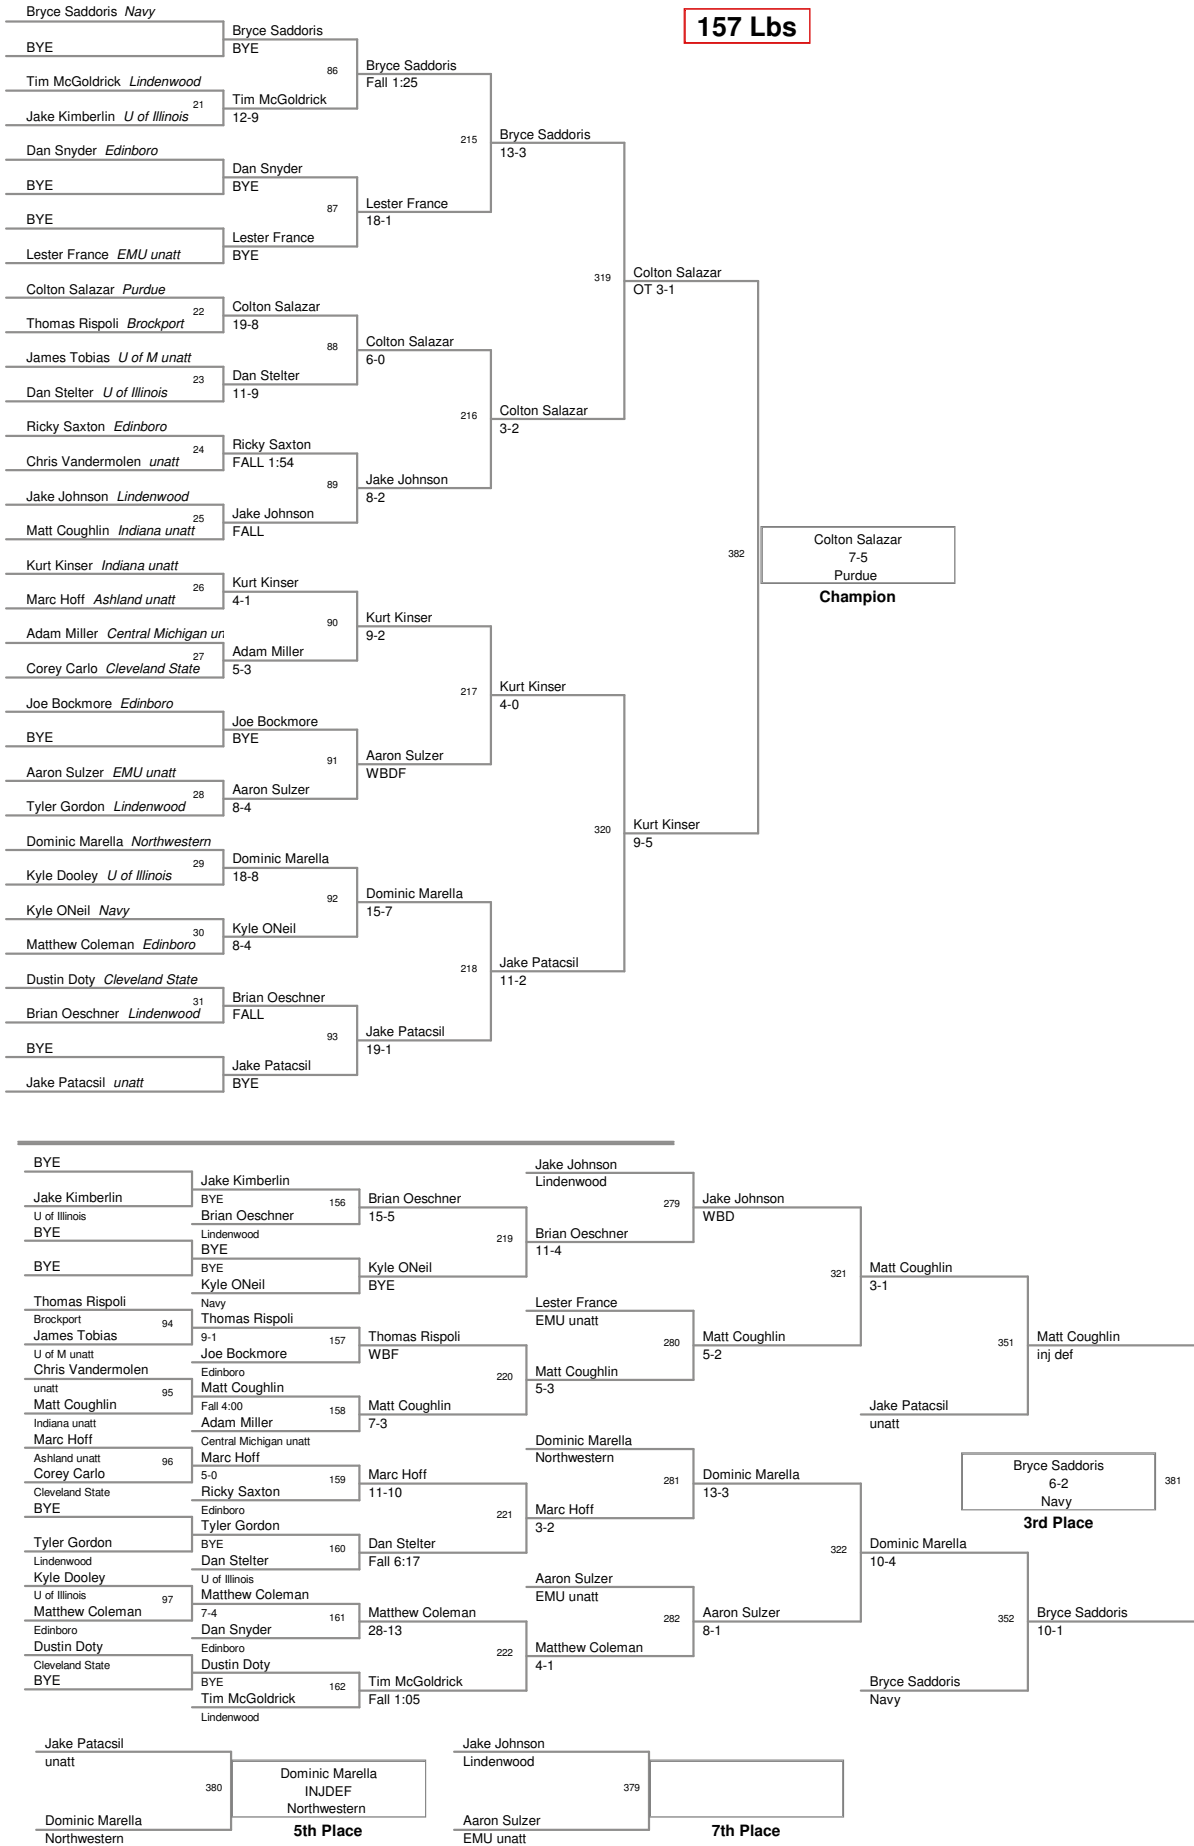

EMU OPEN 2
EMU OPEN 2 Division

133 Lbs

EMU OPEN 2
EMU OPEN 2 Division

141 Lbs

EMU OPEN 2
EMU OPEN 2 Division

149 Lbs

EMU OPEN 2
EMU OPEN 2 Division

157 Lbs