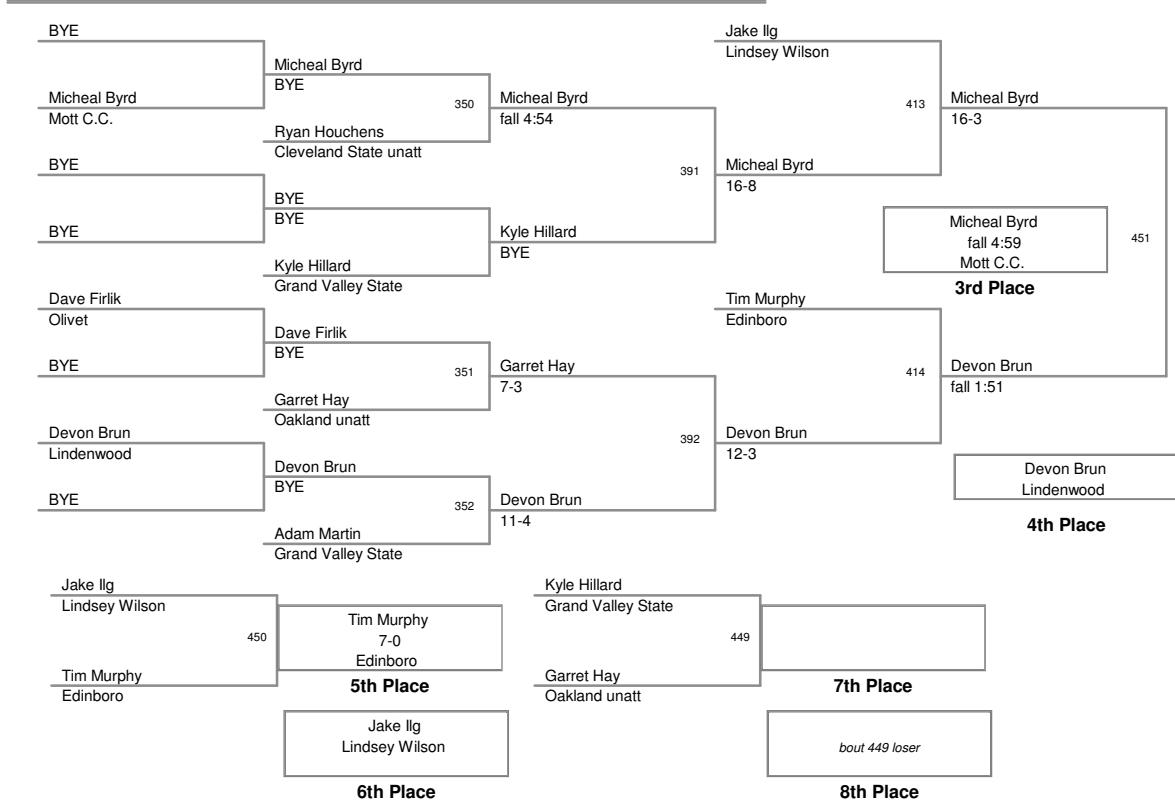

EMU OPEN
Freshmen-Sophomore

165 Lbs

EMU OPEN
Freshmen-Sophomore

174 Lbs

EMU OPEN
Freshmen-Sophomore

184 Lbs

EMU OPEN
Freshmen-Sophomore

197 Lbs

EMU OPEN
Freshmen-Sophomore

285 Lbs

John Hiles
fall 1:38
Ohio State
Champion

Adam Walls
9-1
Purdue unatt
3rd Place

Willie Wiggins
11-4
Lindenwood
5th Place

Willie Wiggins
11-4
Lindenwood
7th Place