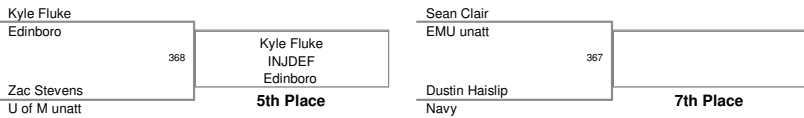

EMU OPEN 2
EMU OPEN 2 Division

133 Lbs

EMU OPEN 2
EMU OPEN 2 Division

141 Lbs

EMU OPEN 2
EMU OPEN 2 Division

149 Lbs

EMU OPEN 2
EMU OPEN 2 Division

157 Lbs

EMU OPEN 2
EMU OPEN 2 Division

174 Lbs

EMU OPEN 2
EMU OPEN 2 Division

197 Lbs

EMU OPEN 2
EMU OPEN 2 Division

285 Lbs

EMU OPEN
Freshmen-Sophomore

125 Lbs