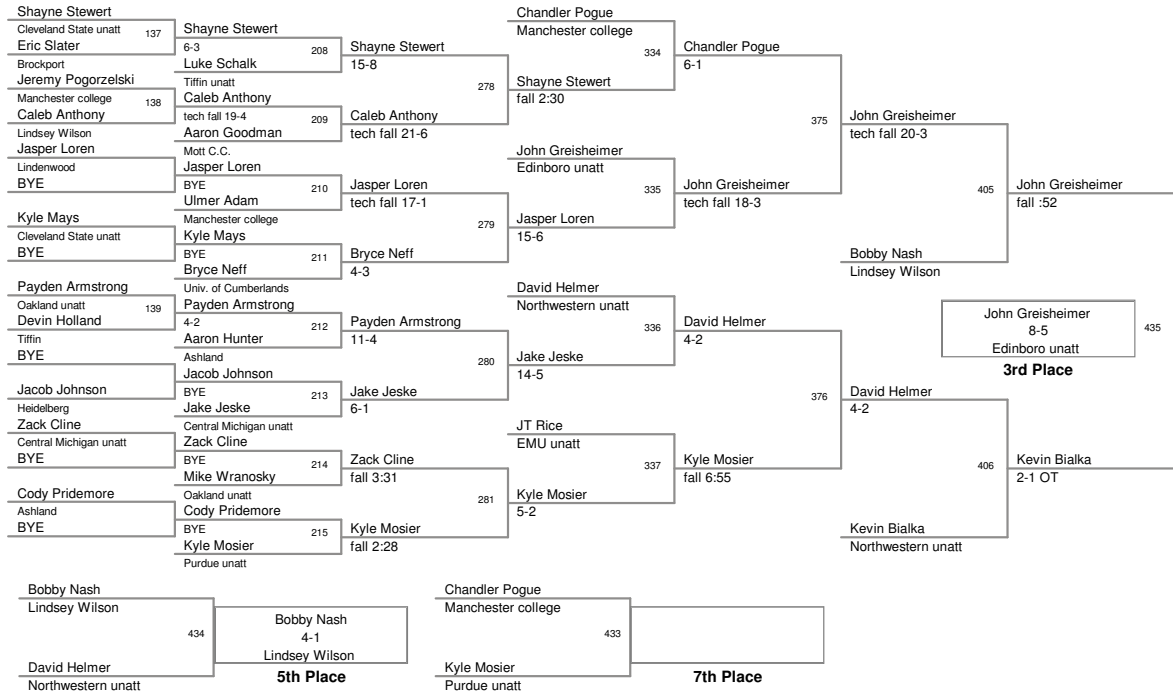

EMU OPEN
Freshmen-Sophomore

133 Lbs

EMU OPEN
Freshmen-Sophomore

141 Lbs

EMU OPEN
Freshmen-Sophomore

149 Lbs

EMU OPEN
Freshmen-Sophomore

157 Lbs