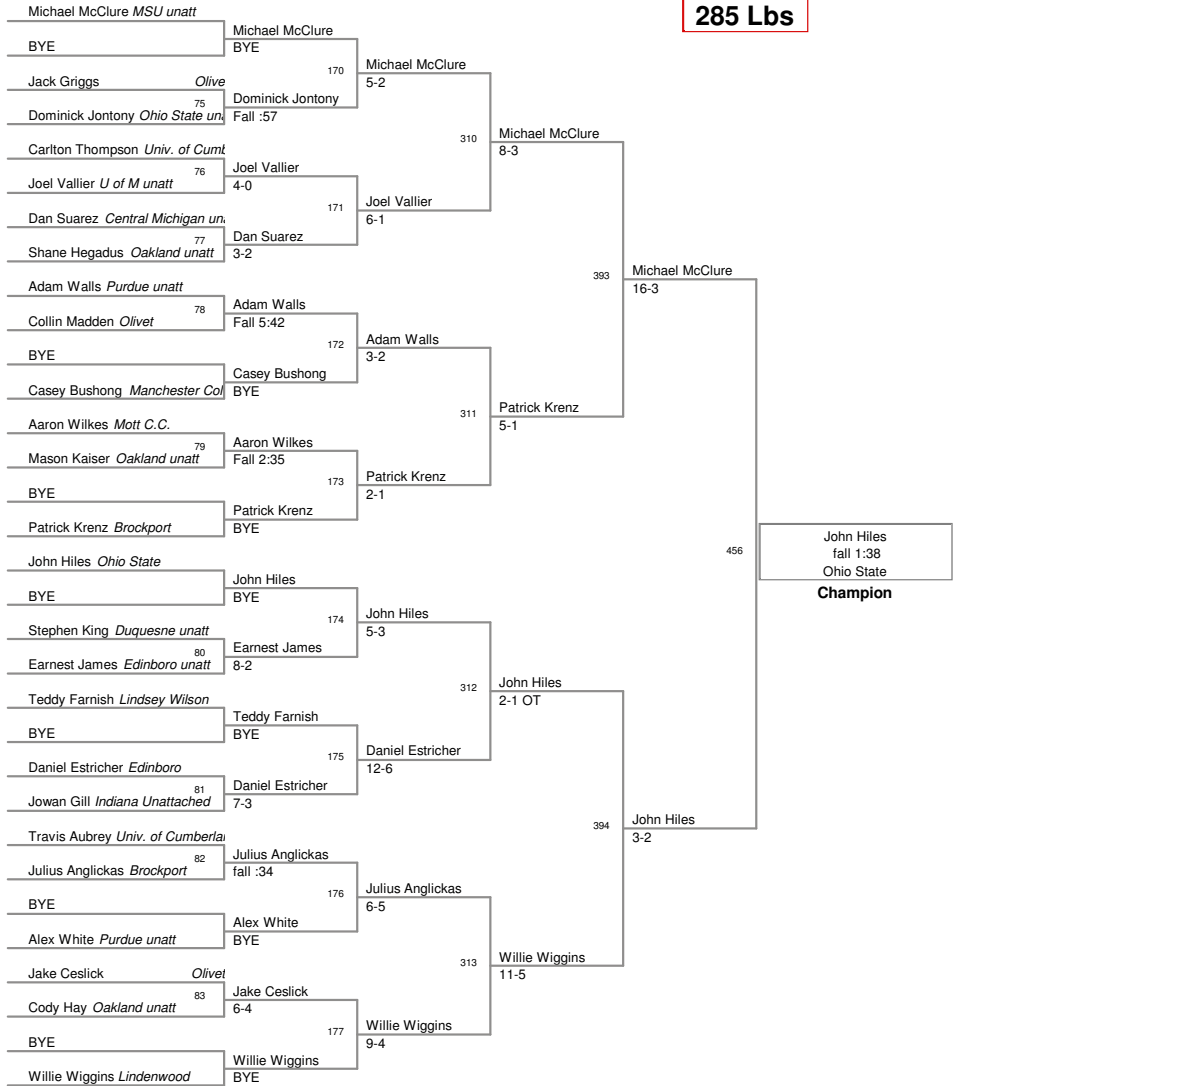

EMU OPEN
Freshmen-Sophomore

165 Lbs

EMU OPEN
Freshmen-Sophomore

174 Lbs

EMU OPEN
Freshmen-Sophomore

184 Lbs

EMU OPEN
Freshmen-Sophomore

197 Lbs

EMU OPEN
Freshmen-Sophomore

285 Lbs

John Hiles
fall 1:38
Ohio State
Champion

Adam Walls
9-1
Purdue unatt
3rd Place

Willie Wiggins
11-4
Lindenwood
5th Place

Willie Wiggins
11-4
Lindenwood
7th Place