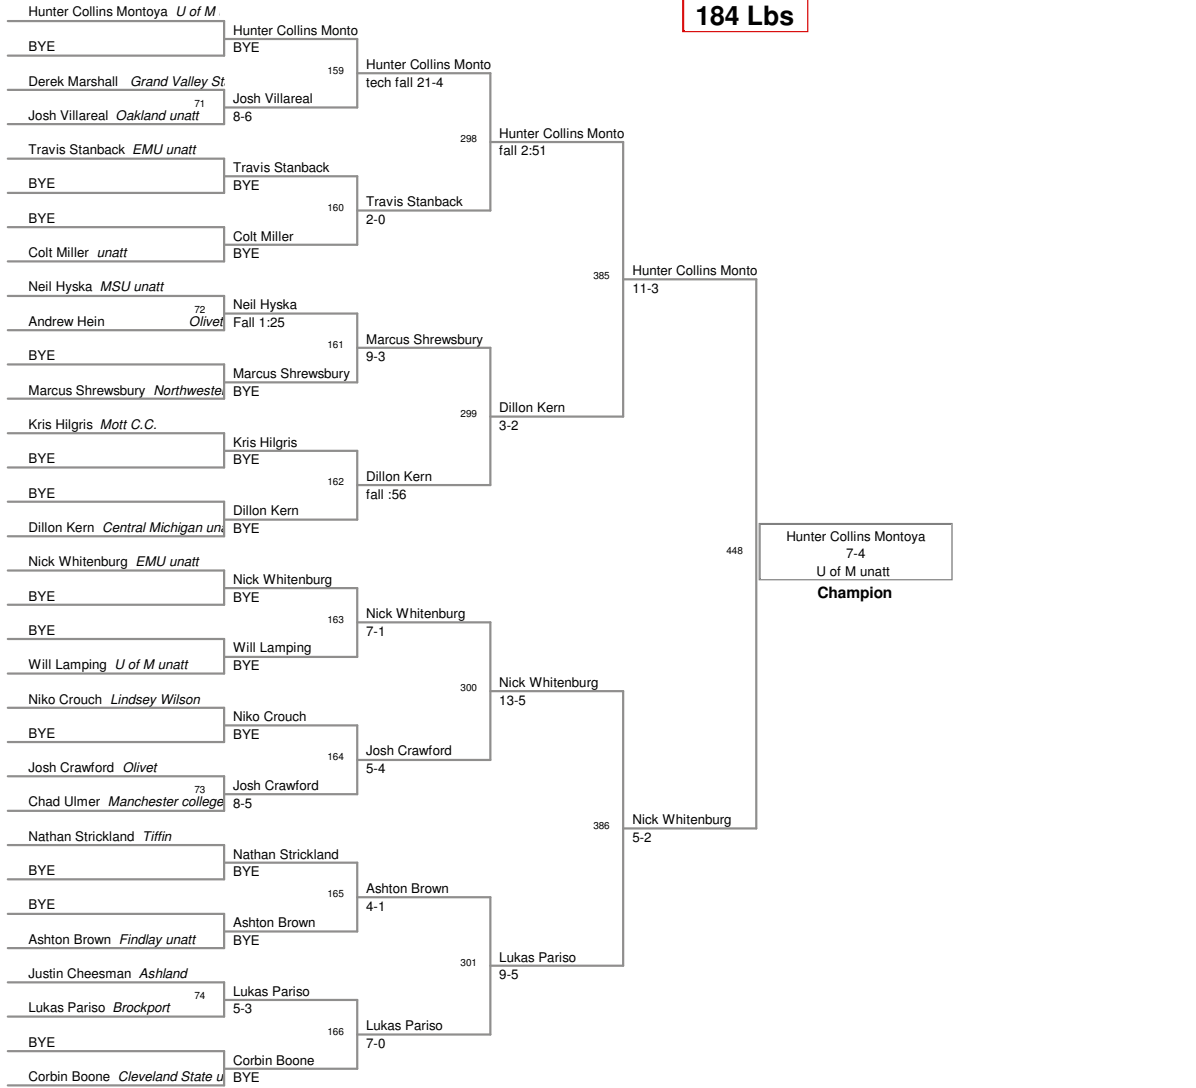

EMU OPEN
Freshmen-Sophomore

165 Lbs

EMU OPEN
Freshmen-Sophomore

174 Lbs

EMU OPEN
Freshmen-Sophomore

184 Lbs

EMU OPEN
Freshmen-Sophomore

197 Lbs

EMU OPEN
Freshmen-Sophomore

285 Lbs

John Hiles
fall 1:38
Ohio State
Champion

Adam Walls
9-1
Purdue unatt
3rd Place

Willie Wiggins
11-4
Lindenwood
5th Place

Willie Wiggins
11-4
Lindenwood
7th Place