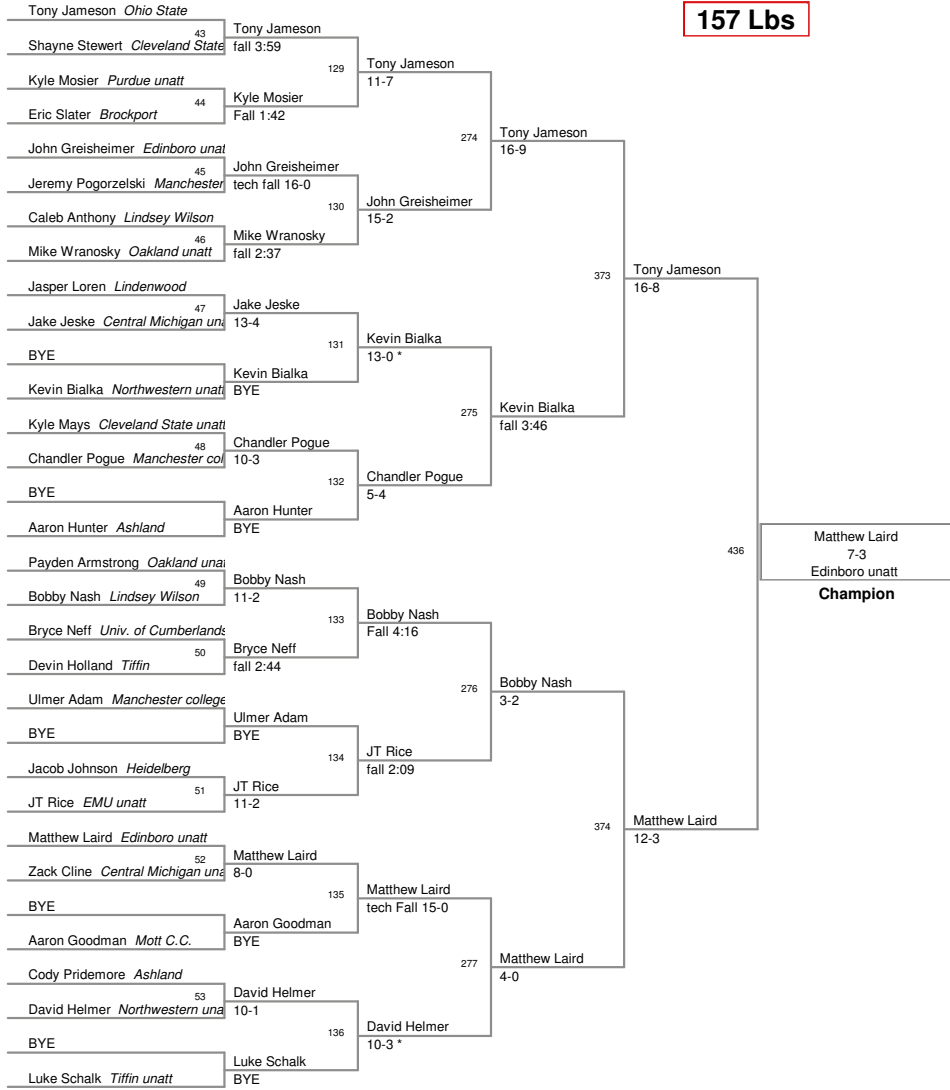

EMU OPEN
Freshmen-Sophomore

133 Lbs

EMU OPEN
Freshmen-Sophomore

141 Lbs

EMU OPEN
Freshmen-Sophomore

149 Lbs

EMU OPEN
Freshmen-Sophomore

157 Lbs

EMU OPEN
Freshmen-Sophomore

165 Lbs

EMU OPEN
Freshmen-Sophomore

174 Lbs

EMU OPEN
Freshmen-Sophomore

184 Lbs

EMU OPEN
Freshmen-Sophomore

197 Lbs