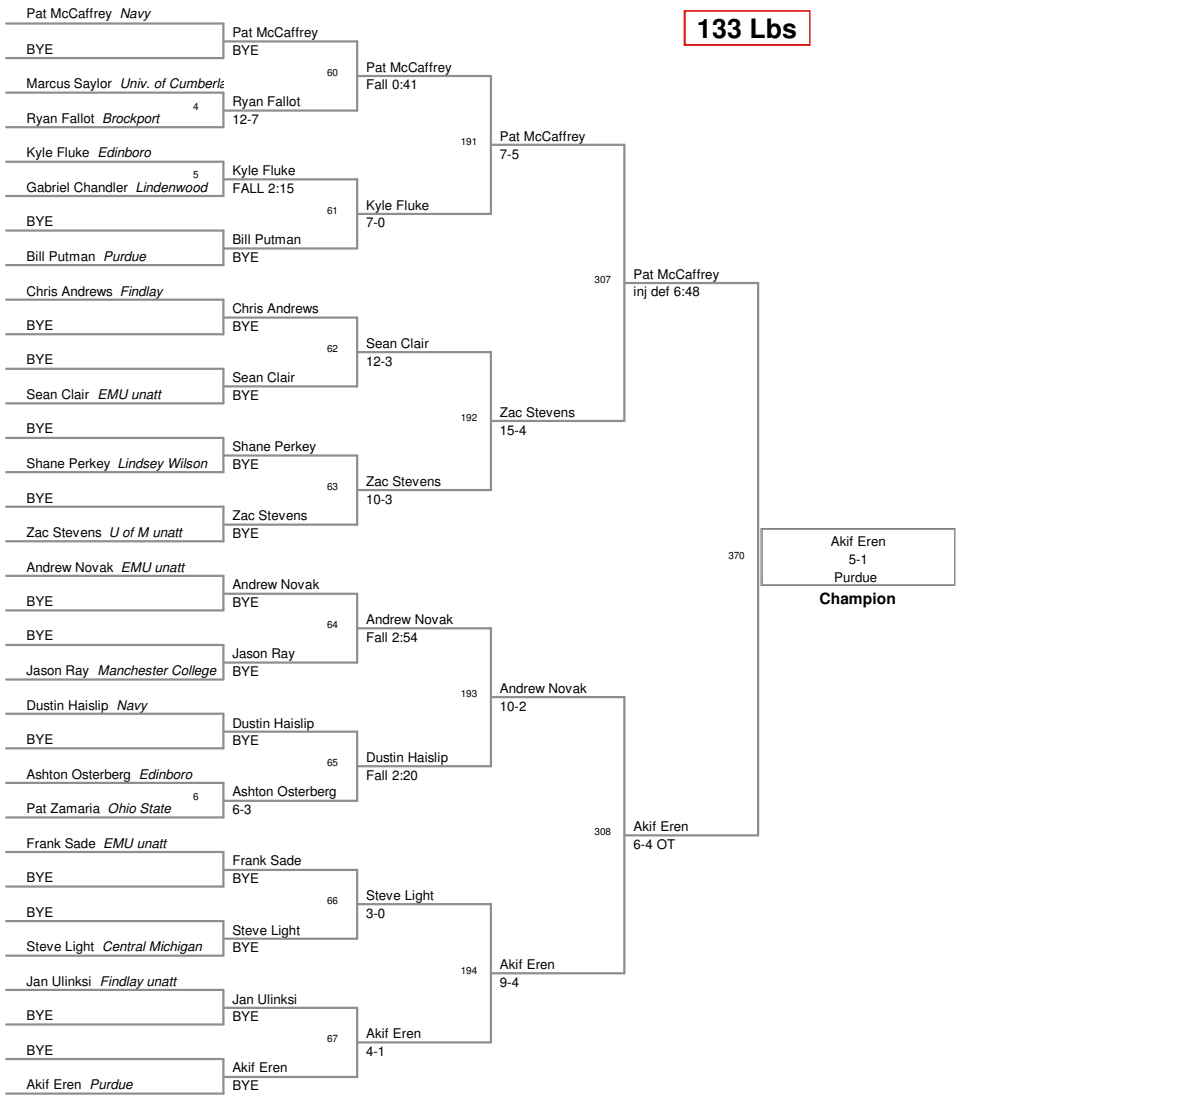

EMU OPEN 2
EMU OPEN 2 Division

133 Lbs

EMU OPEN 2
EMU OPEN 2 Division

141 Lbs

EMU OPEN 2
EMU OPEN 2 Division

149 Lbs

EMU OPEN 2
EMU OPEN 2 Division

157 Lbs

EMU OPEN 2
EMU OPEN 2 Division

174 Lbs

EMU OPEN 2
EMU OPEN 2 Division

197 Lbs

EMU OPEN 2
EMU OPEN 2 Division

285 Lbs

EMU OPEN
Freshmen-Sophomore

125 Lbs