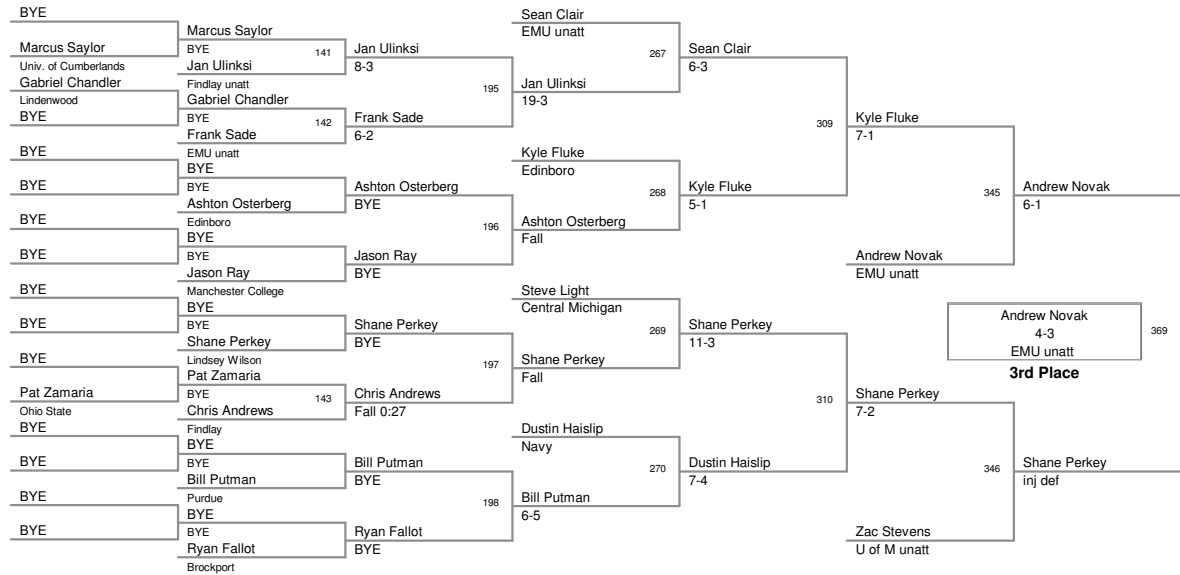

EMU OPEN 2
EMU OPEN 2 Division

133 Lbs

EMU OPEN 2
EMU OPEN 2 Division

141 Lbs

EMU OPEN 2
EMU OPEN 2 Division

149 Lbs

EMU OPEN 2
EMU OPEN 2 Division

157 Lbs