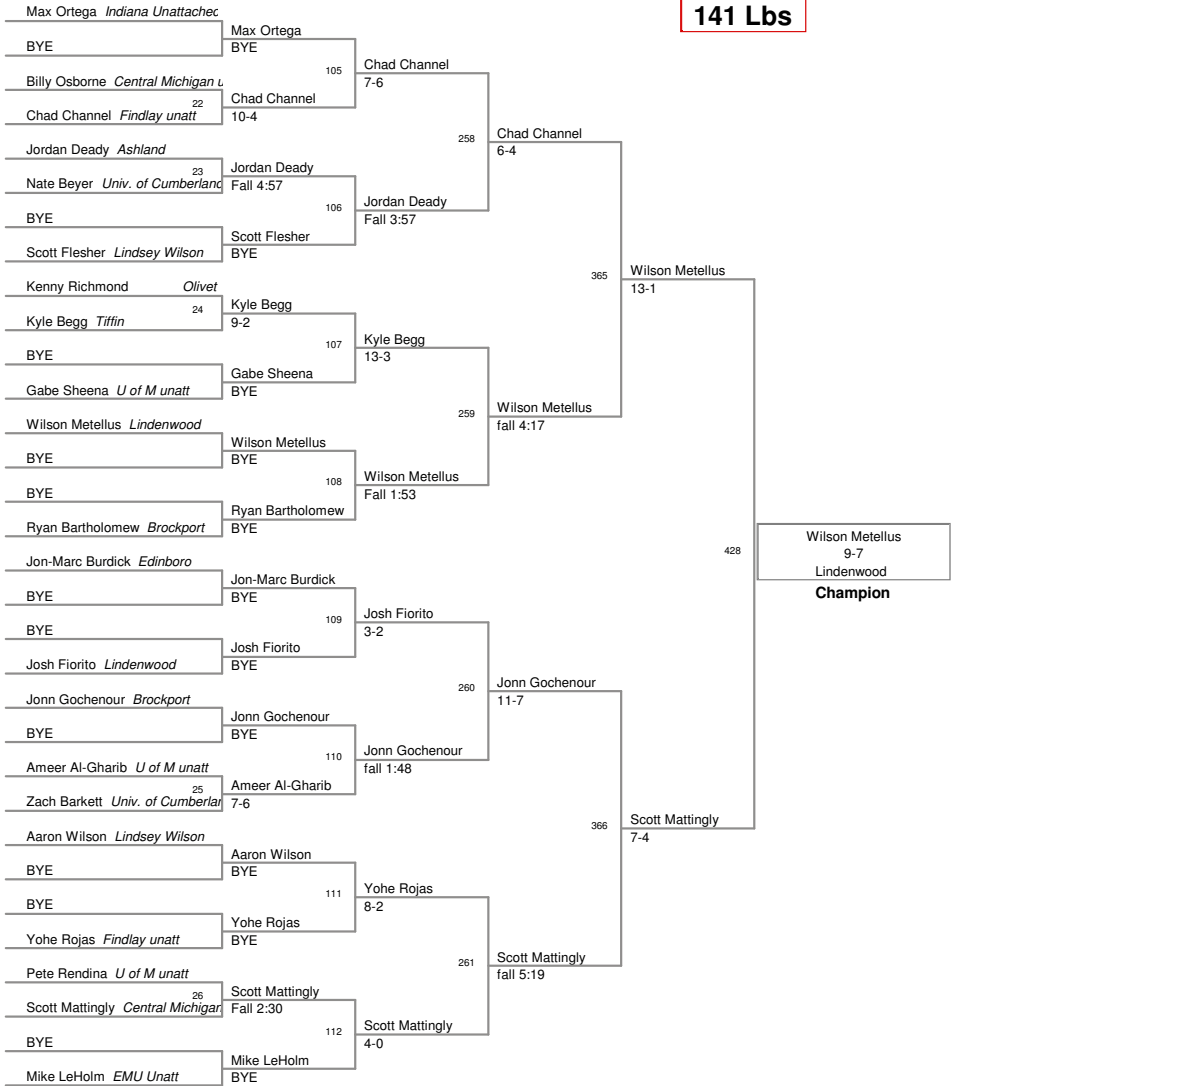

EMU OPEN 2
EMU OPEN 2 Division

174 Lbs

EMU OPEN 2
EMU OPEN 2 Division

197 Lbs

EMU OPEN 2
EMU OPEN 2 Division

285 Lbs

EMU OPEN
Freshmen-Sophomore

125 Lbs

EMU OPEN
Freshmen-Sophomore

133 Lbs

EMU OPEN
Freshmen-Sophomore

141 Lbs

EMU OPEN
Freshmen-Sophomore

149 Lbs

EMU OPEN
Freshmen-Sophomore

157 Lbs