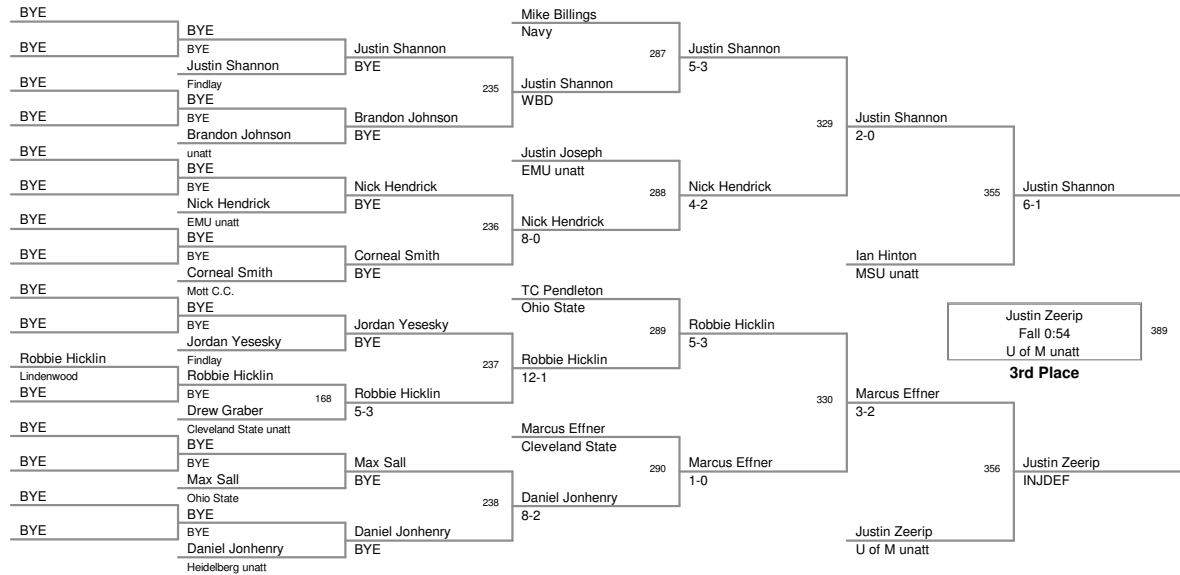

EMU OPEN 2
EMU OPEN 2 Division

174 Lbs