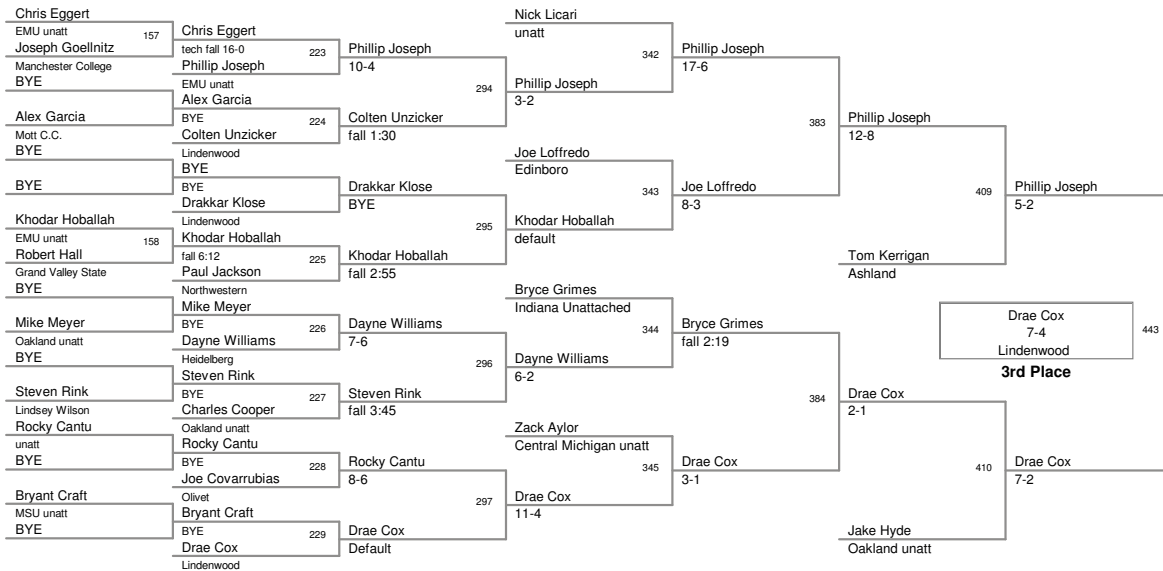

EMU OPEN
Freshmen-Sophomore

174 Lbs