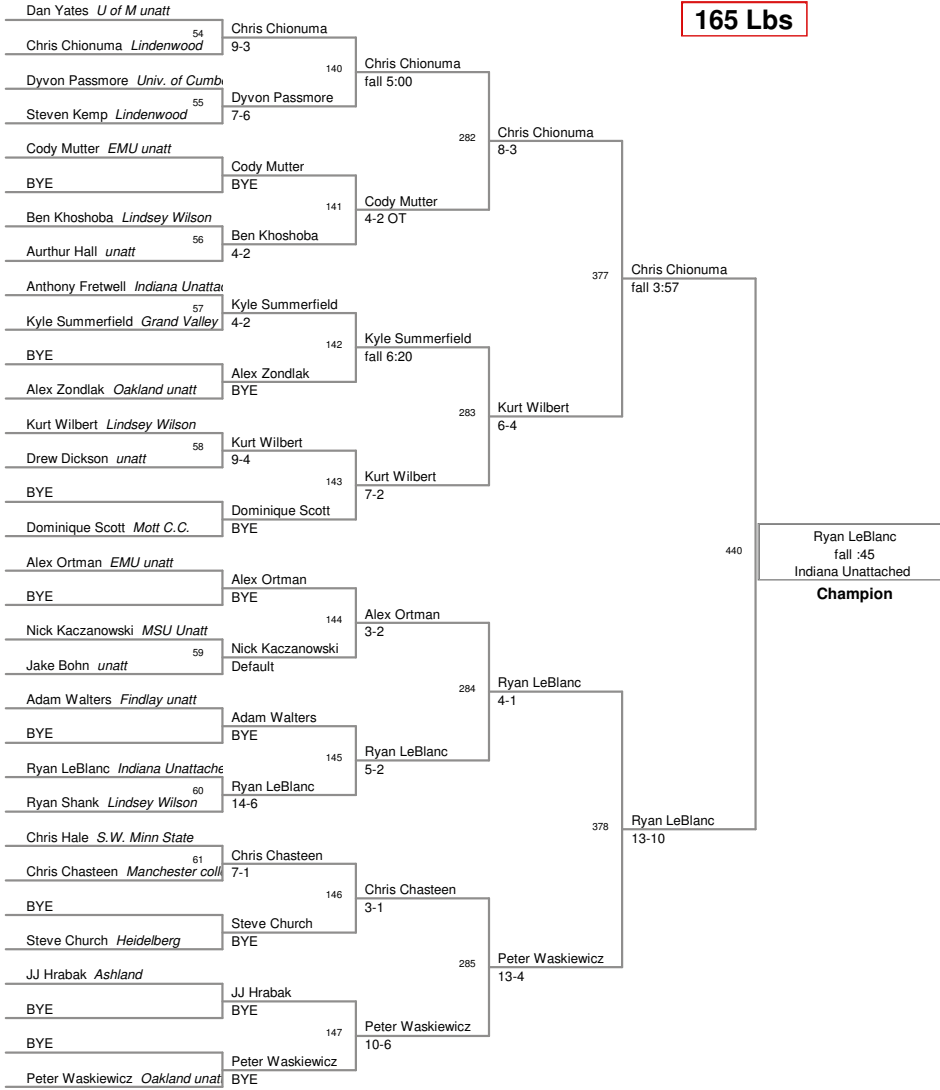

EMU OPEN
Freshmen-Sophomore

133 Lbs

EMU OPEN
Freshmen-Sophomore

141 Lbs

EMU OPEN
Freshmen-Sophomore

149 Lbs

EMU OPEN
Freshmen-Sophomore

157 Lbs

EMU OPEN
Freshmen-Sophomore

165 Lbs

EMU OPEN
Freshmen-Sophomore

174 Lbs

EMU OPEN
Freshmen-Sophomore

184 Lbs

EMU OPEN
Freshmen-Sophomore

197 Lbs