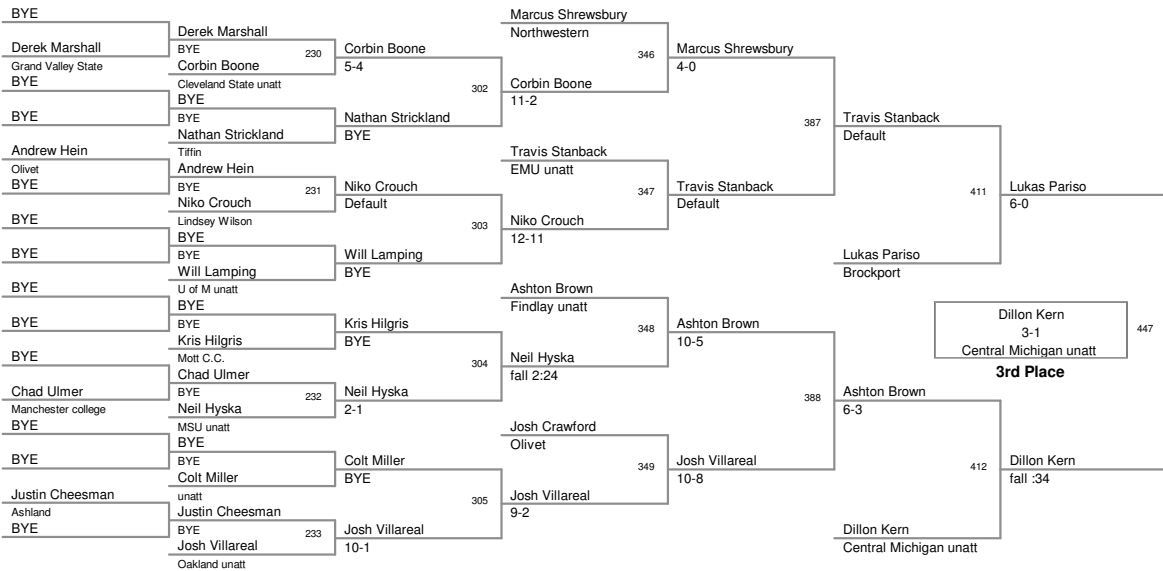

EMU OPEN
Freshmen-Sophomore

165 Lbs

EMU OPEN
Freshmen-Sophomore

174 Lbs

EMU OPEN
Freshmen-Sophomore

184 Lbs

EMU OPEN
Freshmen-Sophomore

197 Lbs

EMU OPEN
Freshmen-Sophomore

285 Lbs

John Hiles
fall 1:38
Ohio State
Champion

Adam Walls
9-1
Purdue unatt
3rd Place

Willie Wiggins
11-4
Lindenwood
5th Place

Willie Wiggins
11-4
Lindenwood
7th Place