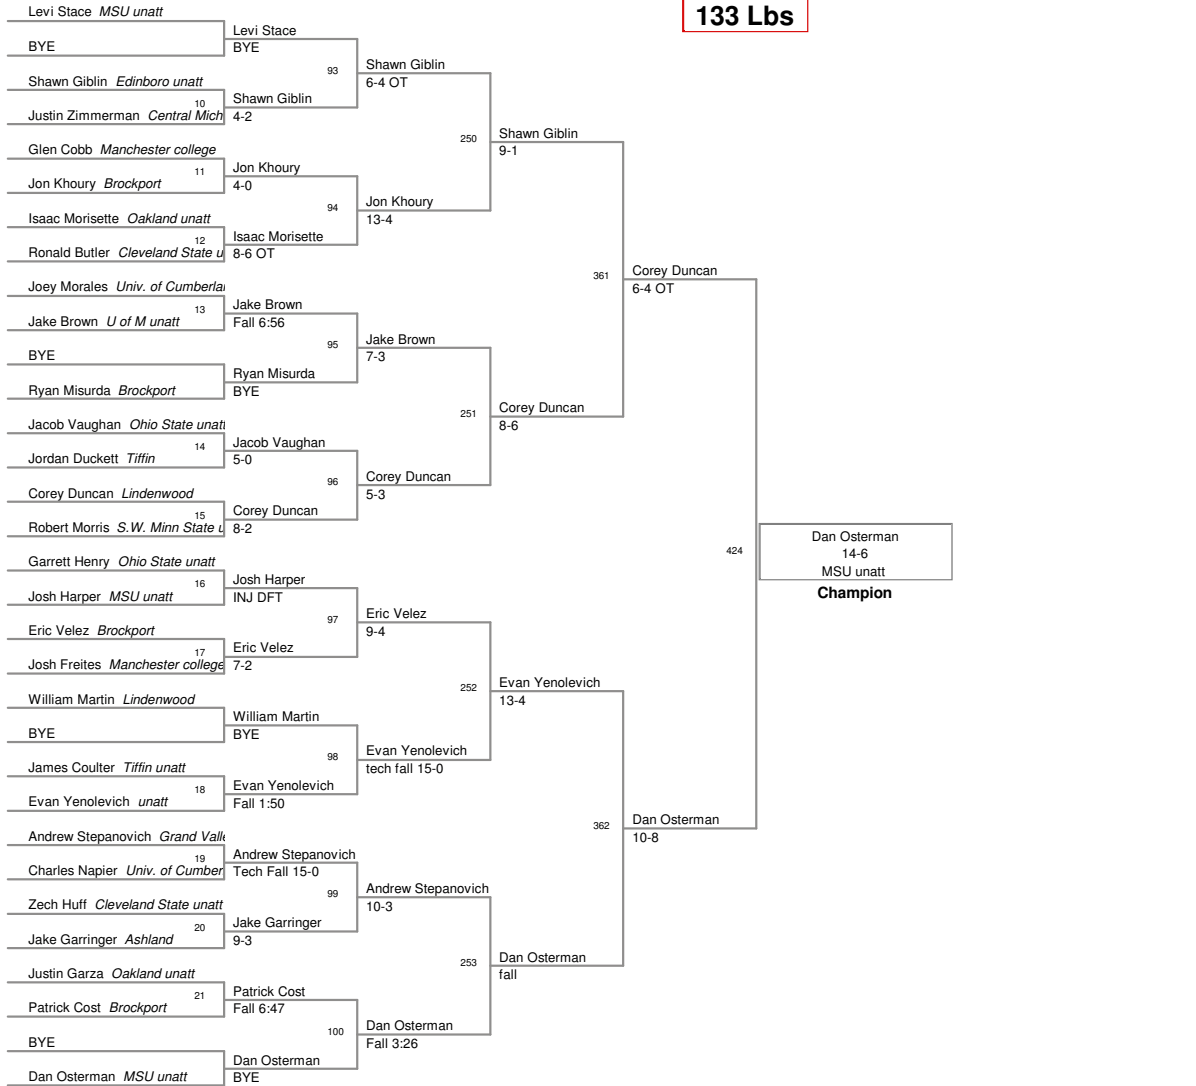

EMU OPEN 2
EMU OPEN 2 Division

174 Lbs

EMU OPEN 2
EMU OPEN 2 Division

197 Lbs

EMU OPEN 2
EMU OPEN 2 Division

285 Lbs

EMU OPEN
Freshmen-Sophomore

125 Lbs

EMU OPEN
Freshmen-Sophomore

133 Lbs

EMU OPEN
Freshmen-Sophomore

141 Lbs

EMU OPEN
Freshmen-Sophomore

149 Lbs

EMU OPEN
Freshmen-Sophomore

157 Lbs