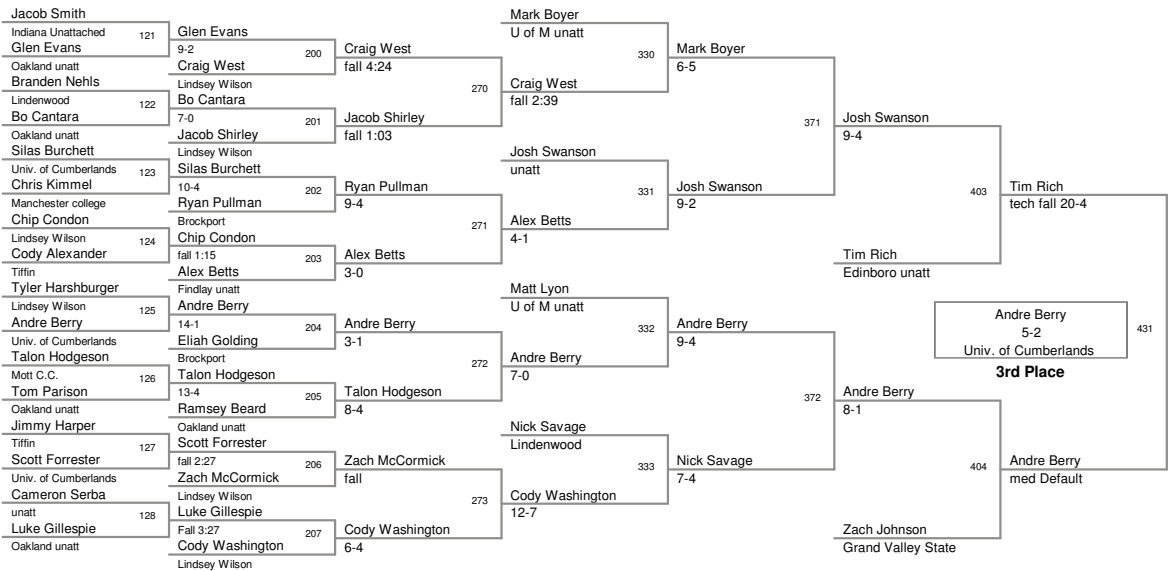

EMU OPEN
Freshmen-Sophomore

133 Lbs

EMU OPEN
Freshmen-Sophomore

141 Lbs

EMU OPEN
Freshmen-Sophomore

149 Lbs

EMU OPEN
Freshmen-Sophomore

157 Lbs