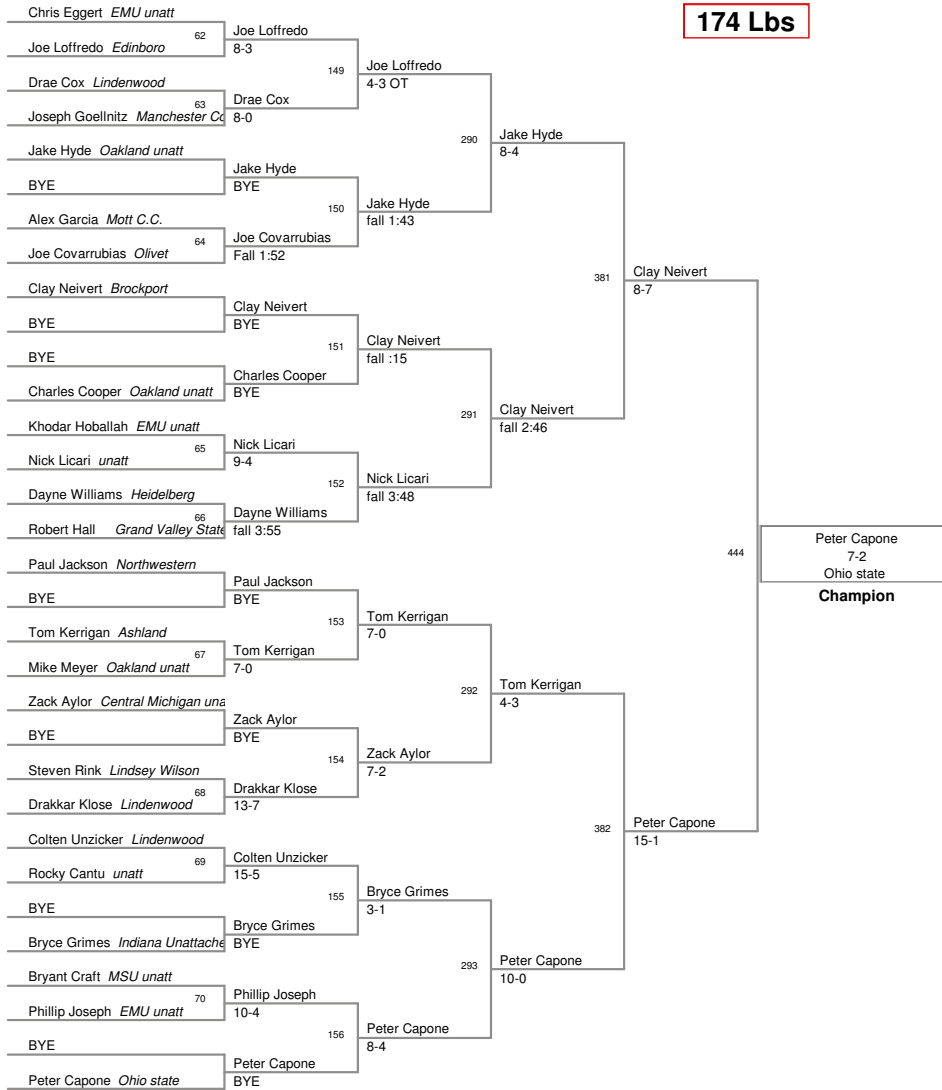

EMU OPEN
Freshmen-Sophomore

133 Lbs

EMU OPEN
Freshmen-Sophomore

141 Lbs

EMU OPEN
Freshmen-Sophomore

149 Lbs

EMU OPEN
Freshmen-Sophomore

157 Lbs

EMU OPEN
Freshmen-Sophomore

165 Lbs

EMU OPEN
Freshmen-Sophomore

174 Lbs

EMU OPEN
Freshmen-Sophomore

184 Lbs

EMU OPEN
Freshmen-Sophomore

197 Lbs