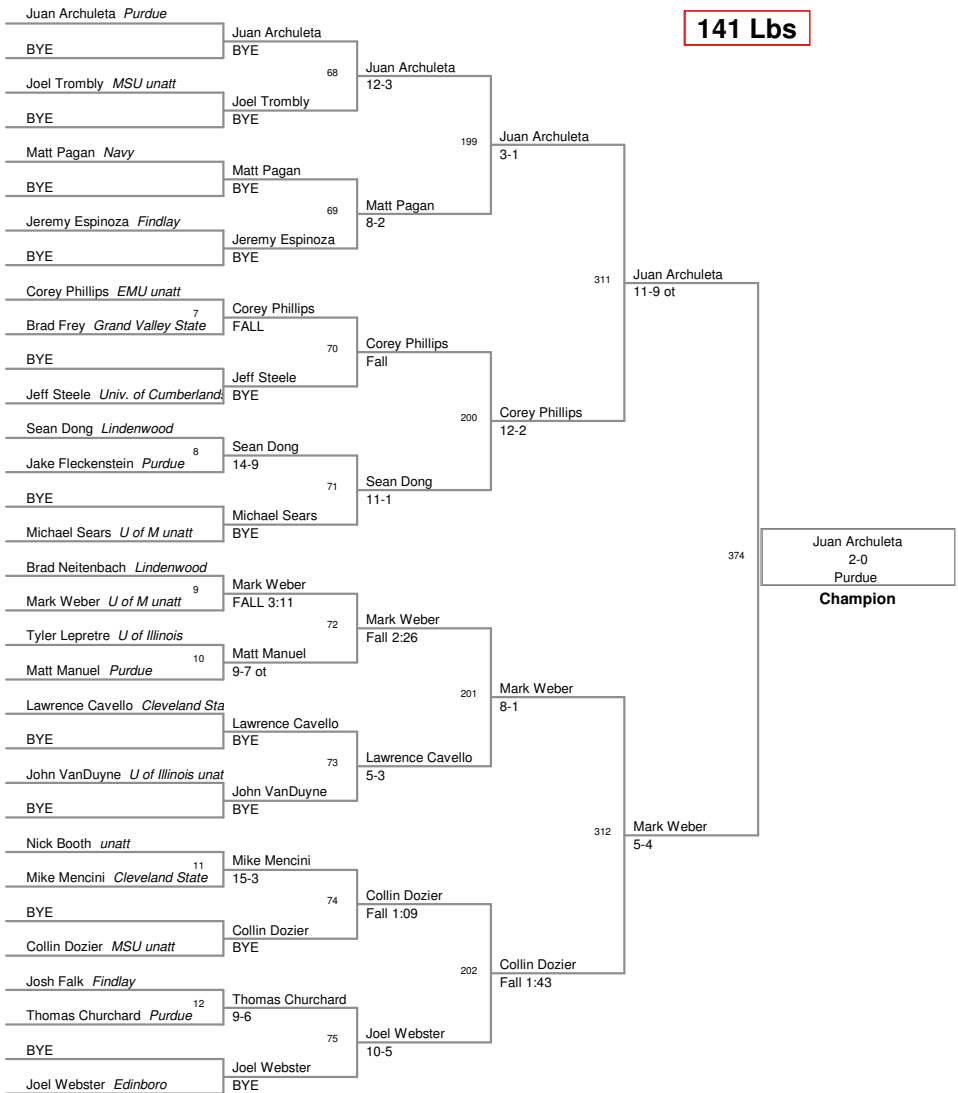

EMU OPEN 2
EMU OPEN 2 Division

133 Lbs

EMU OPEN 2
EMU OPEN 2 Division

141 Lbs

EMU OPEN 2
EMU OPEN 2 Division

149 Lbs

EMU OPEN 2
EMU OPEN 2 Division

157 Lbs