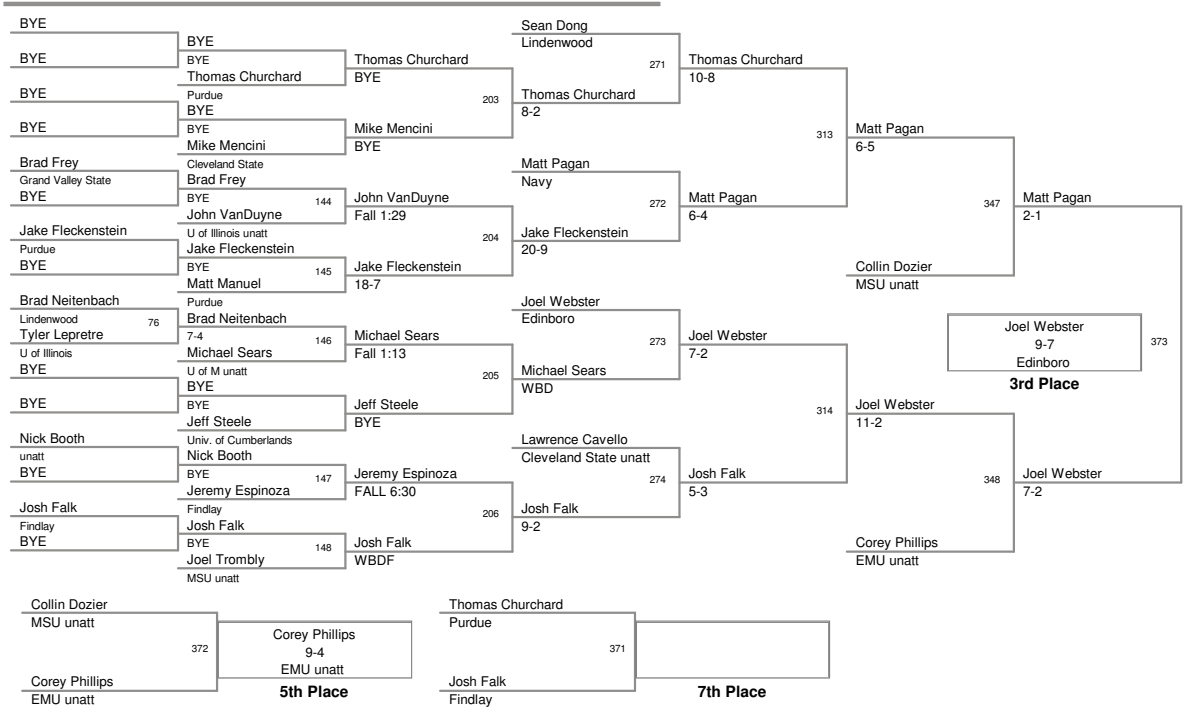

EMU OPEN 2
EMU OPEN 2 Division

133 Lbs

EMU OPEN 2
EMU OPEN 2 Division

141 Lbs

EMU OPEN 2
EMU OPEN 2 Division

149 Lbs

EMU OPEN 2
EMU OPEN 2 Division

157 Lbs