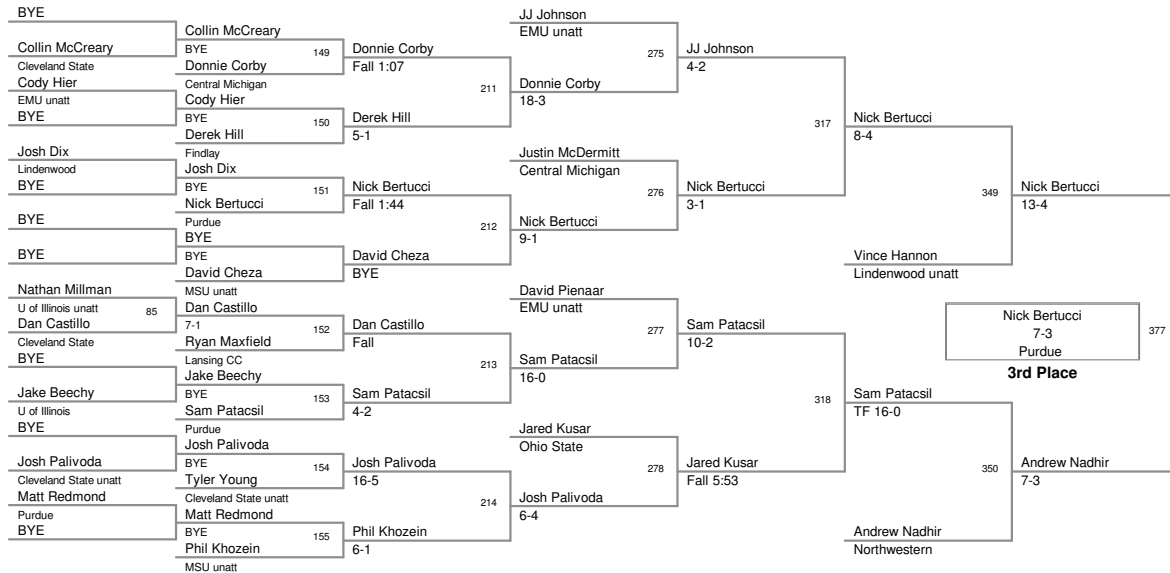

EMU OPEN 2
EMU OPEN 2 Division

133 Lbs

EMU OPEN 2
EMU OPEN 2 Division

141 Lbs

EMU OPEN 2
EMU OPEN 2 Division

149 Lbs

EMU OPEN 2
EMU OPEN 2 Division

157 Lbs