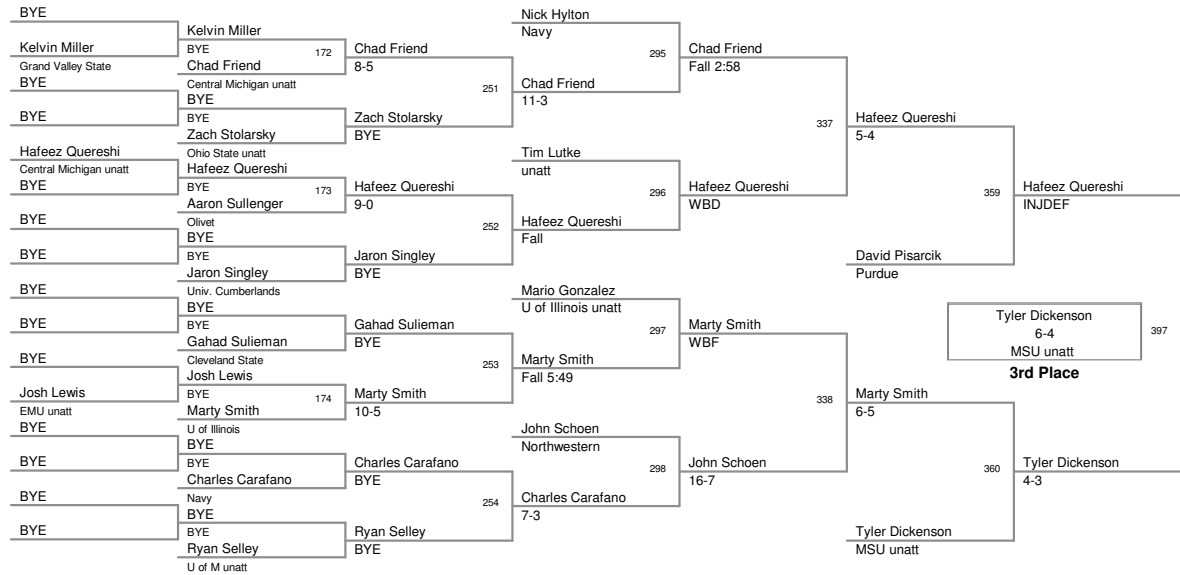

EMU OPEN 2
EMU OPEN 2 Division

197 Lbs