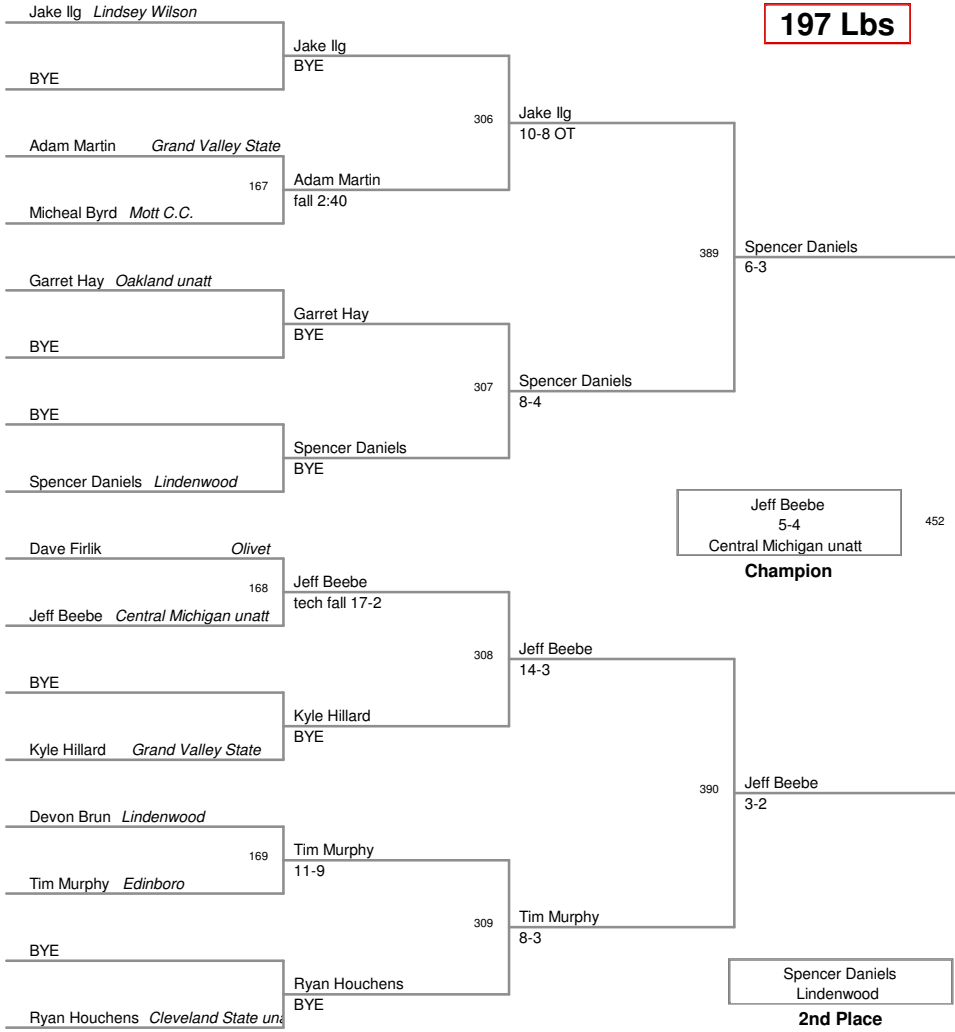

EMU OPEN
Freshmen-Sophomore

165 Lbs

EMU OPEN
Freshmen-Sophomore

174 Lbs

EMU OPEN
Freshmen-Sophomore

184 Lbs

EMU OPEN
Freshmen-Sophomore

197 Lbs

EMU OPEN
Freshmen-Sophomore

285 Lbs

John Hiles
fall 1:38
Ohio State
Champion

Adam Walls
9-1
Purdue unatt
3rd Place

Willie Wiggins
11-4
Lindenwood
5th Place

Willie Wiggins
11-4
Lindenwood
7th Place