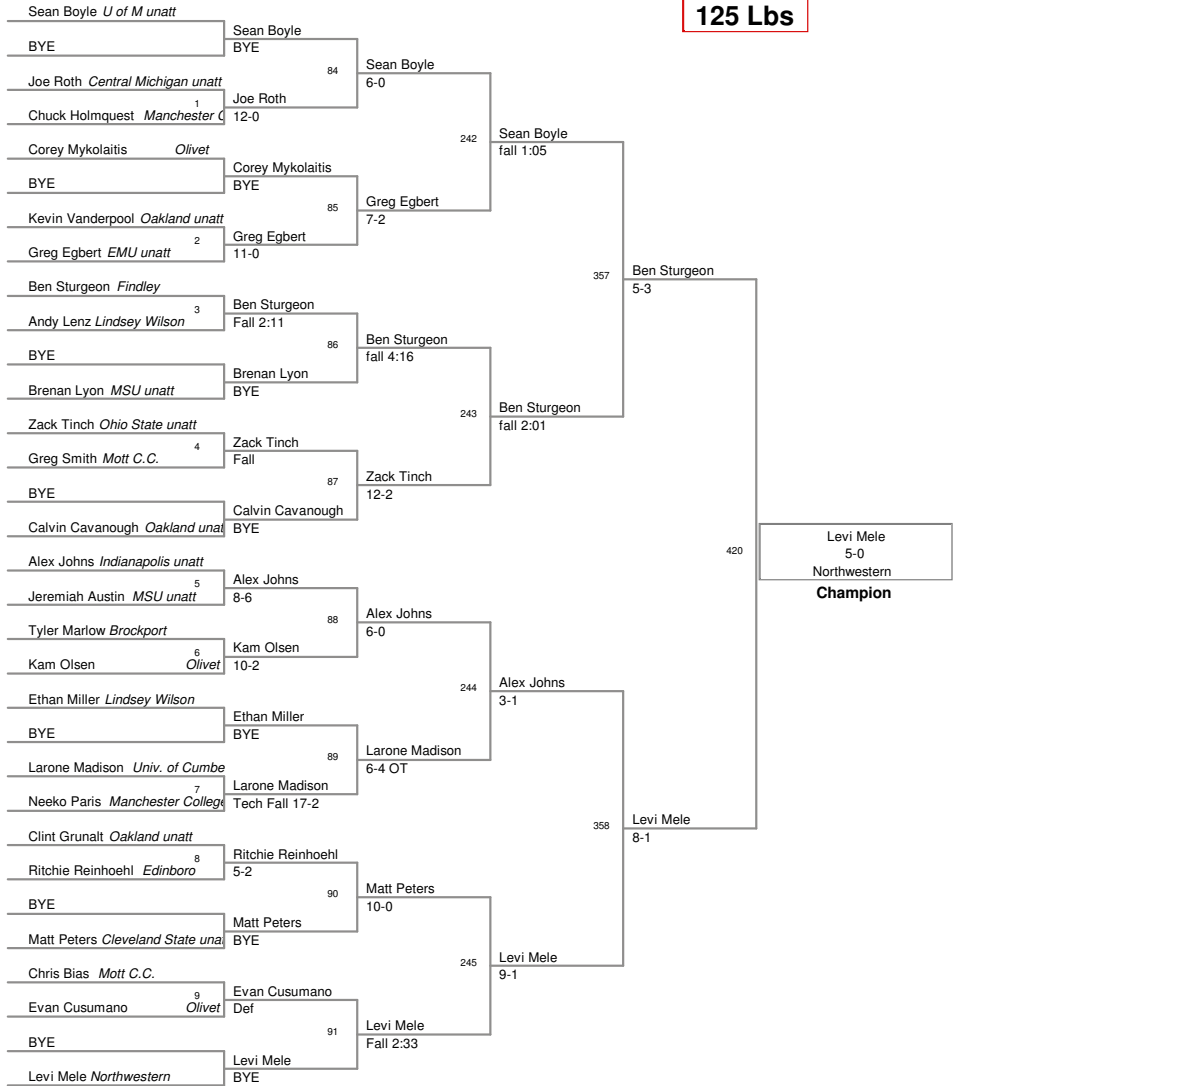

EMU OPEN 2
EMU OPEN 2 Division

174 Lbs

EMU OPEN 2
EMU OPEN 2 Division

197 Lbs

EMU OPEN 2
EMU OPEN 2 Division

285 Lbs

EMU OPEN
Freshmen-Sophomore

125 Lbs

EMU OPEN
Freshmen-Sophomore

133 Lbs

EMU OPEN
Freshmen-Sophomore

141 Lbs

EMU OPEN
Freshmen-Sophomore

149 Lbs

EMU OPEN
Freshmen-Sophomore

157 Lbs