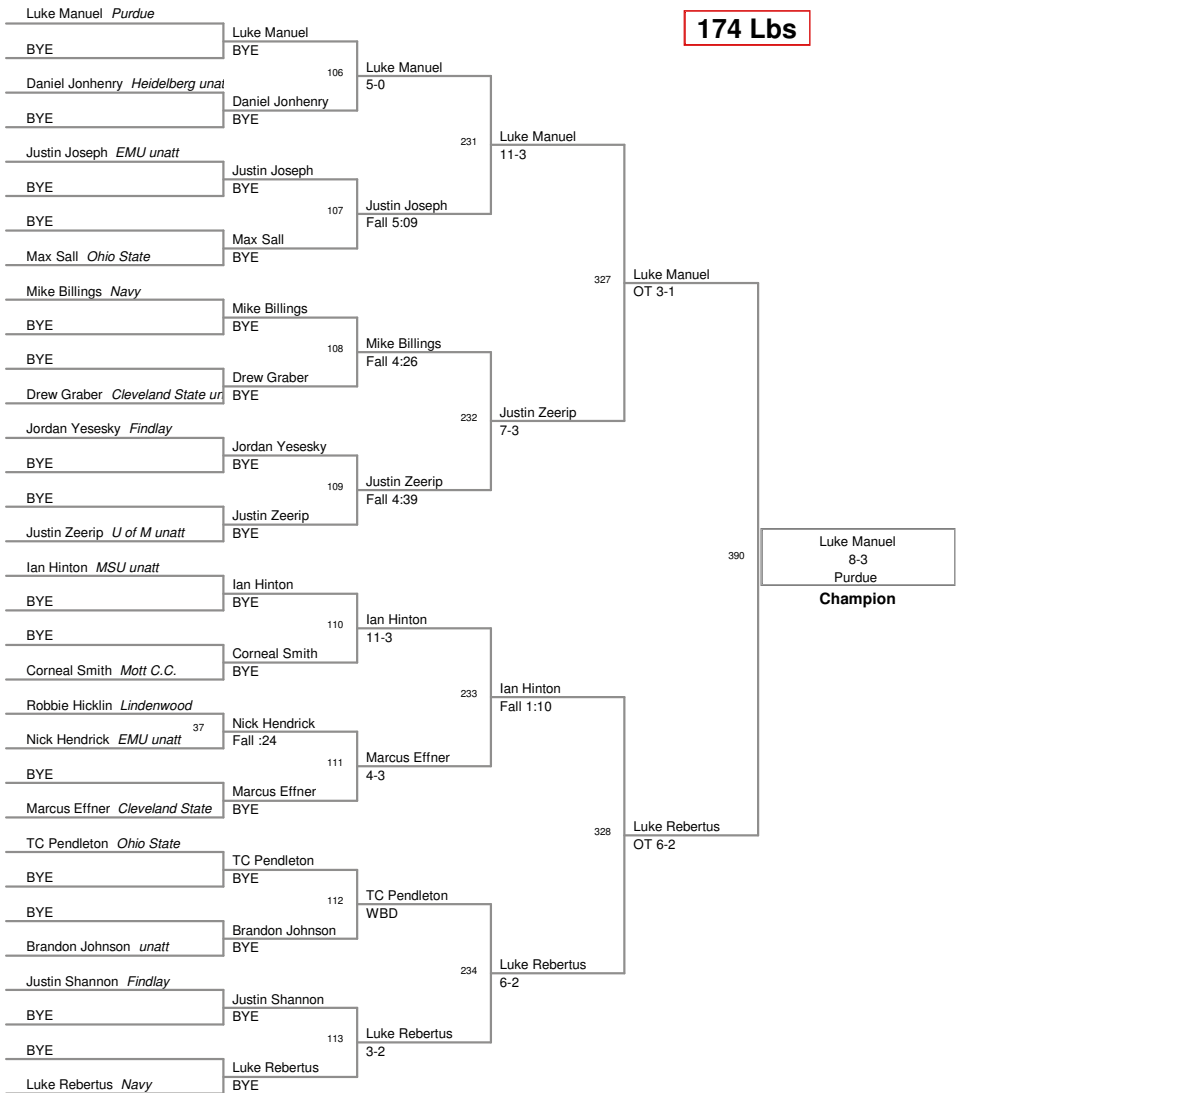

EMU OPEN 2
EMU OPEN 2 Division

133 Lbs

EMU OPEN 2
EMU OPEN 2 Division

141 Lbs

EMU OPEN 2
EMU OPEN 2 Division

149 Lbs

EMU OPEN 2
EMU OPEN 2 Division

157 Lbs

EMU OPEN 2
EMU OPEN 2 Division

174 Lbs

EMU OPEN 2
EMU OPEN 2 Division

197 Lbs

EMU OPEN 2
EMU OPEN 2 Division

285 Lbs

EMU OPEN
Freshmen-Sophomore

125 Lbs