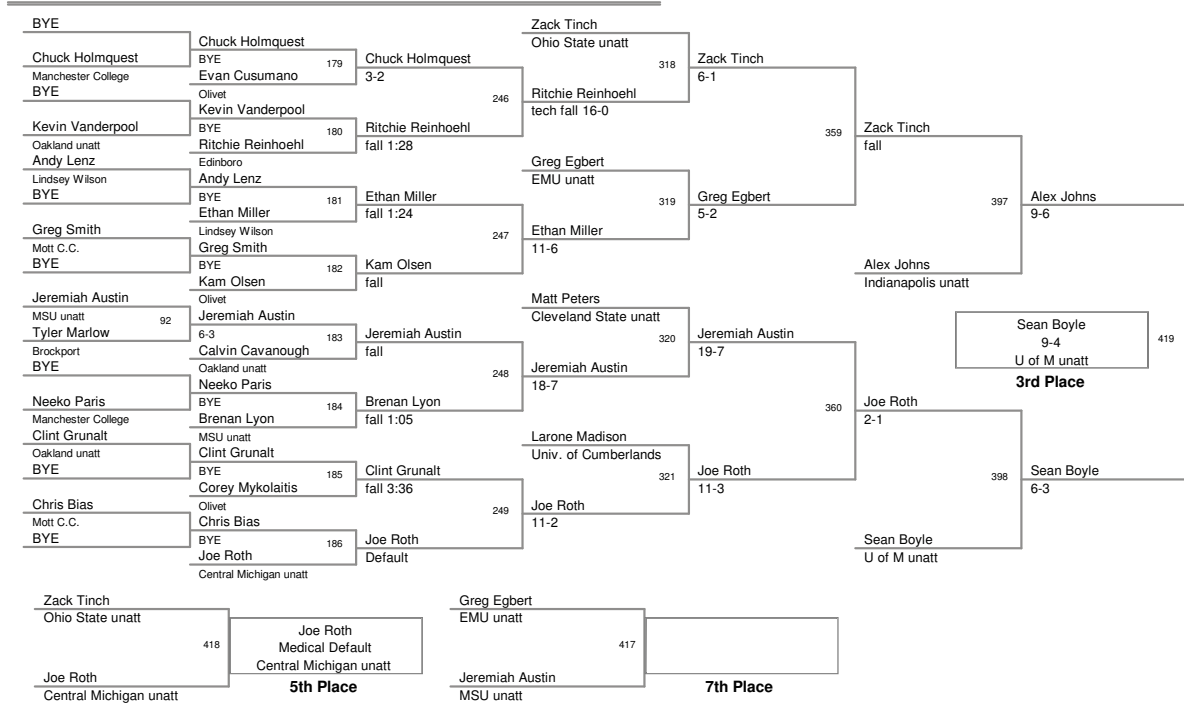

EMU OPEN 2
EMU OPEN 2 Division

174 Lbs

EMU OPEN 2
EMU OPEN 2 Division

197 Lbs

EMU OPEN 2
EMU OPEN 2 Division

285 Lbs

EMU OPEN
Freshmen-Sophomore

125 Lbs